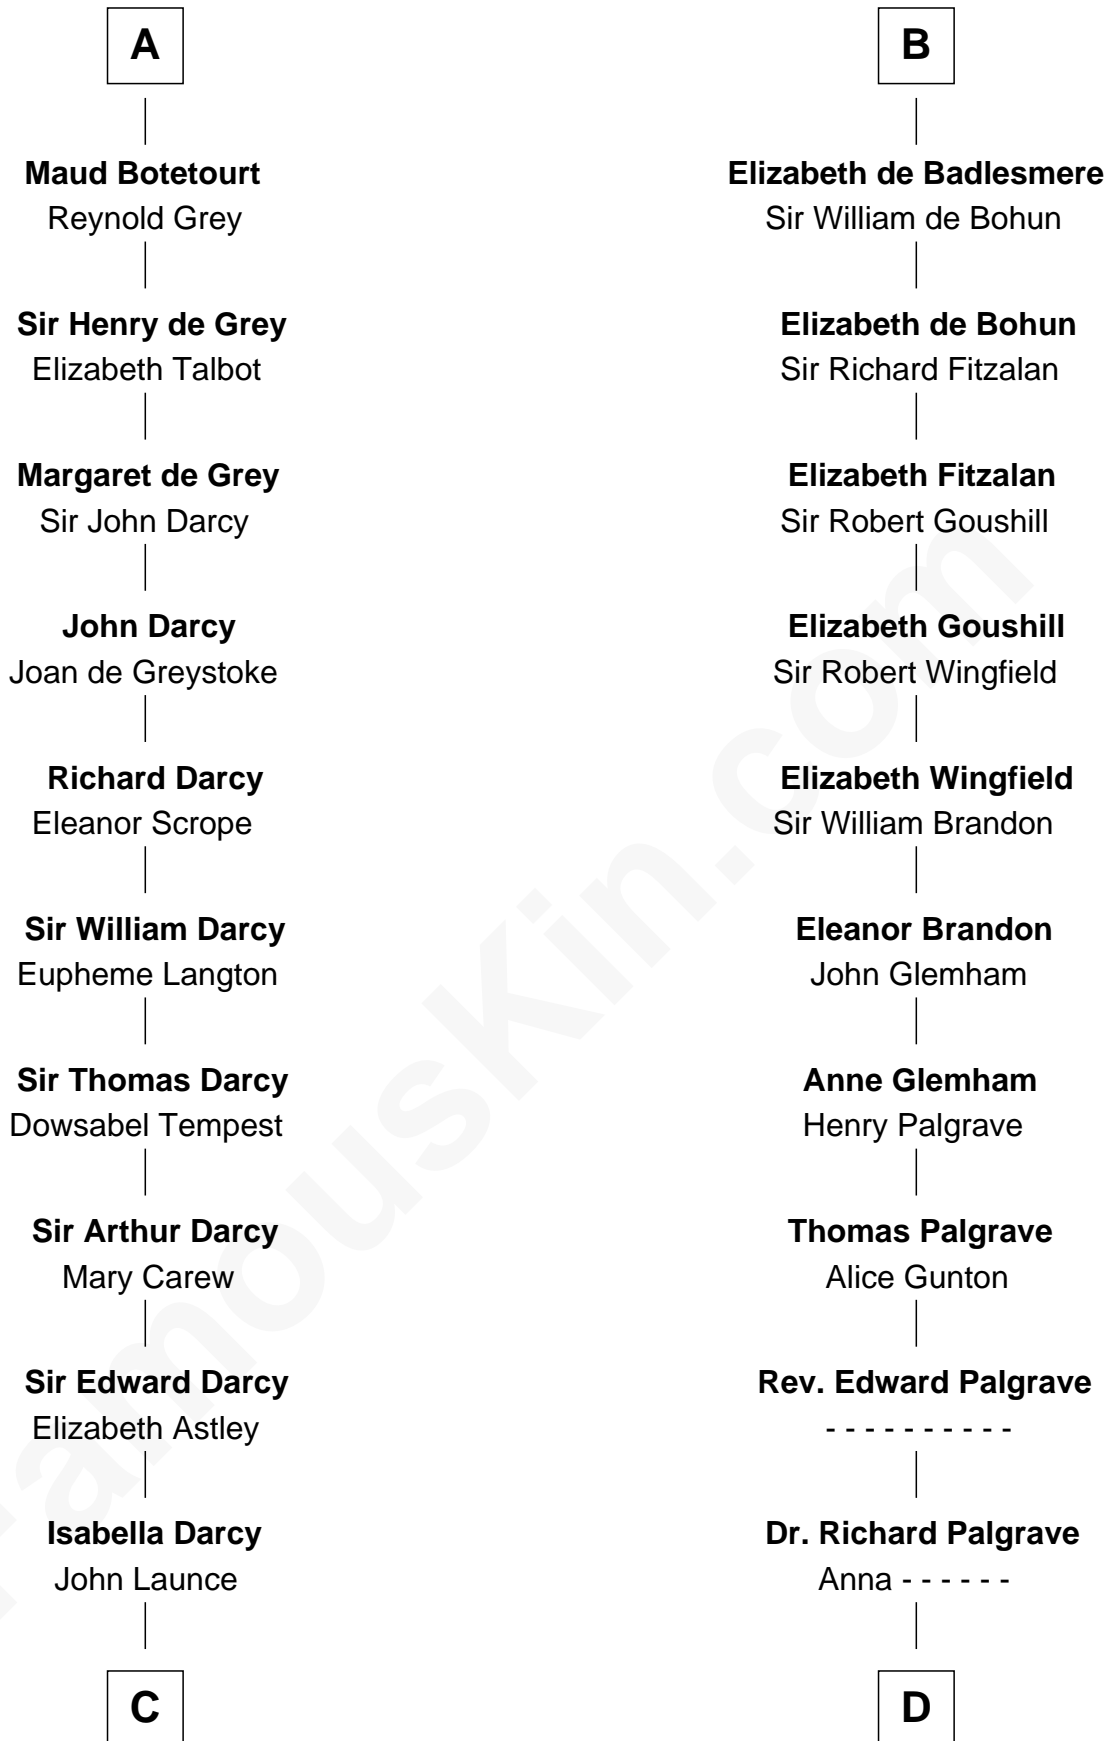

FamousKin.com

Relationship Chart of

Robert Treat Paine

Signer of the Declaration of Independence

20th cousin 1 time removed of

Roger Sherman

Signer of the Declaration of Independence

Ralph de Gael

C

Mary Launce
Rev. John Sherman

Abigail Sherman
Rev. Samuel Willard

Abigail Willard
Rev. Samuel Treat

Eunice Treat
Thomas Paine

Robert Treat Paine
Signer of Declaration of Independence

D

Mary Palgrave
Roger Wellington

Benjamin Wellington
Elizabeth Sweetman

Mehetable Wellington
William Sherman

Roger Sherman
Signer of Declaration of Independence