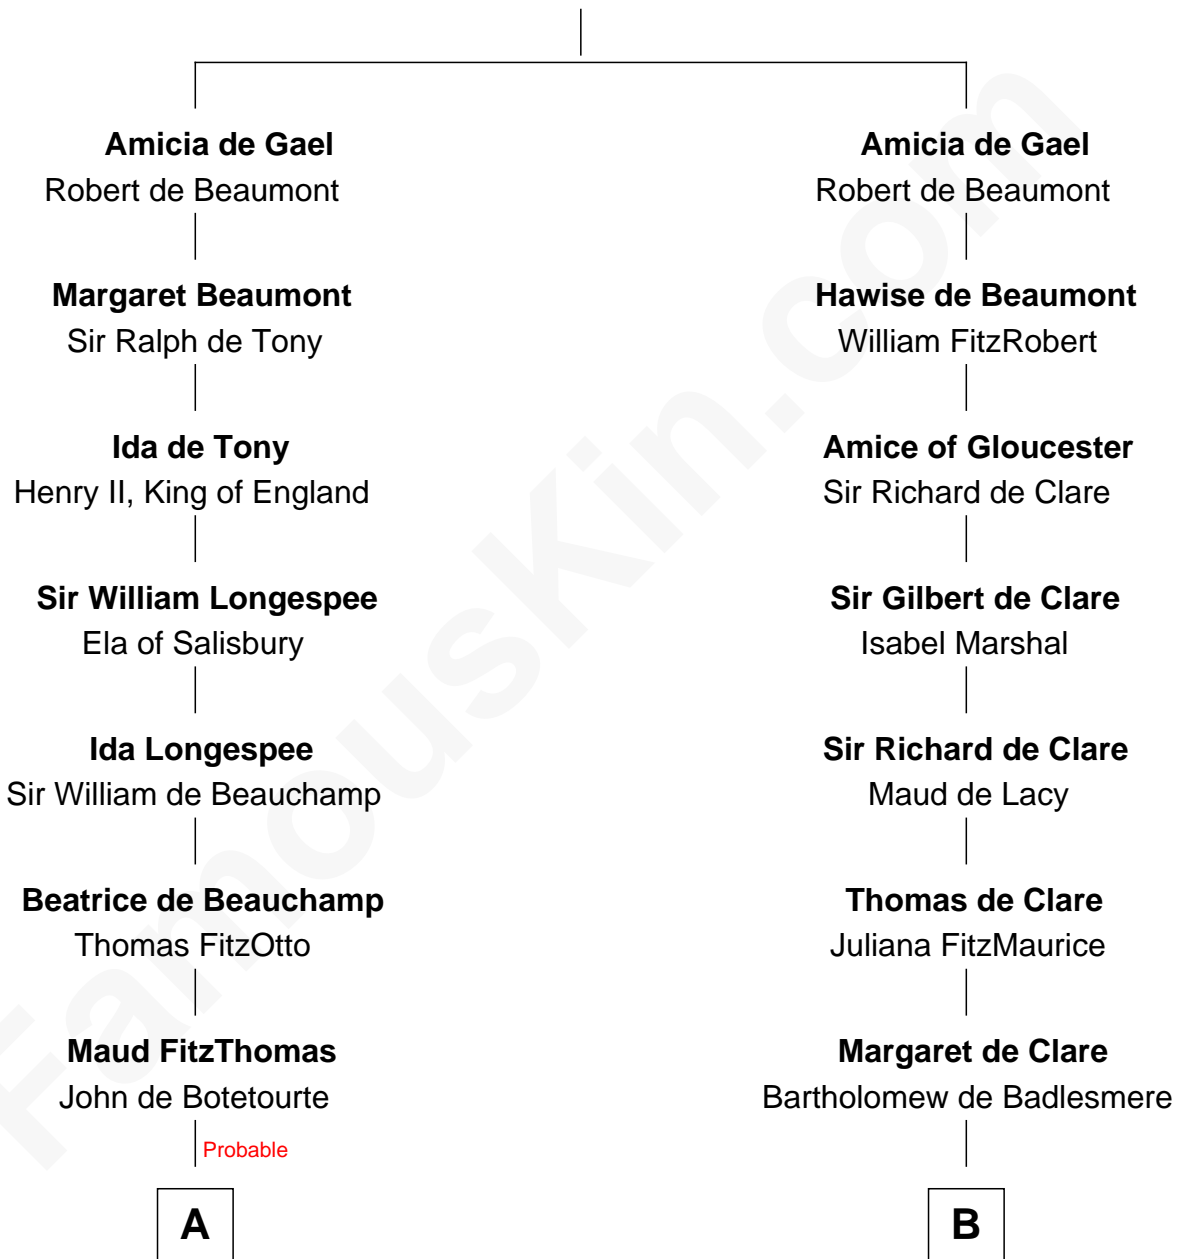

FamousKin.com

Relationship Chart of

Robert Treat Paine

Signer of the Declaration of Independence

20th cousin 1 time removed of

Roger Sherman

Signer of the Declaration of Independence

Ralph de Gael

C

Mary Launce
Rev. John Sherman

Abigail Sherman
Rev. Samuel Willard

Abigail Willard
Rev. Samuel Treat

Eunice Treat
Thomas Paine

Robert Treat Paine
Signer of Declaration of Independence

D

Mary Palgrave
Roger Wellington

Benjamin Wellington
Elizabeth Sweetman

Mehetable Wellington
William Sherman

Roger Sherman
Signer of Declaration of Independence