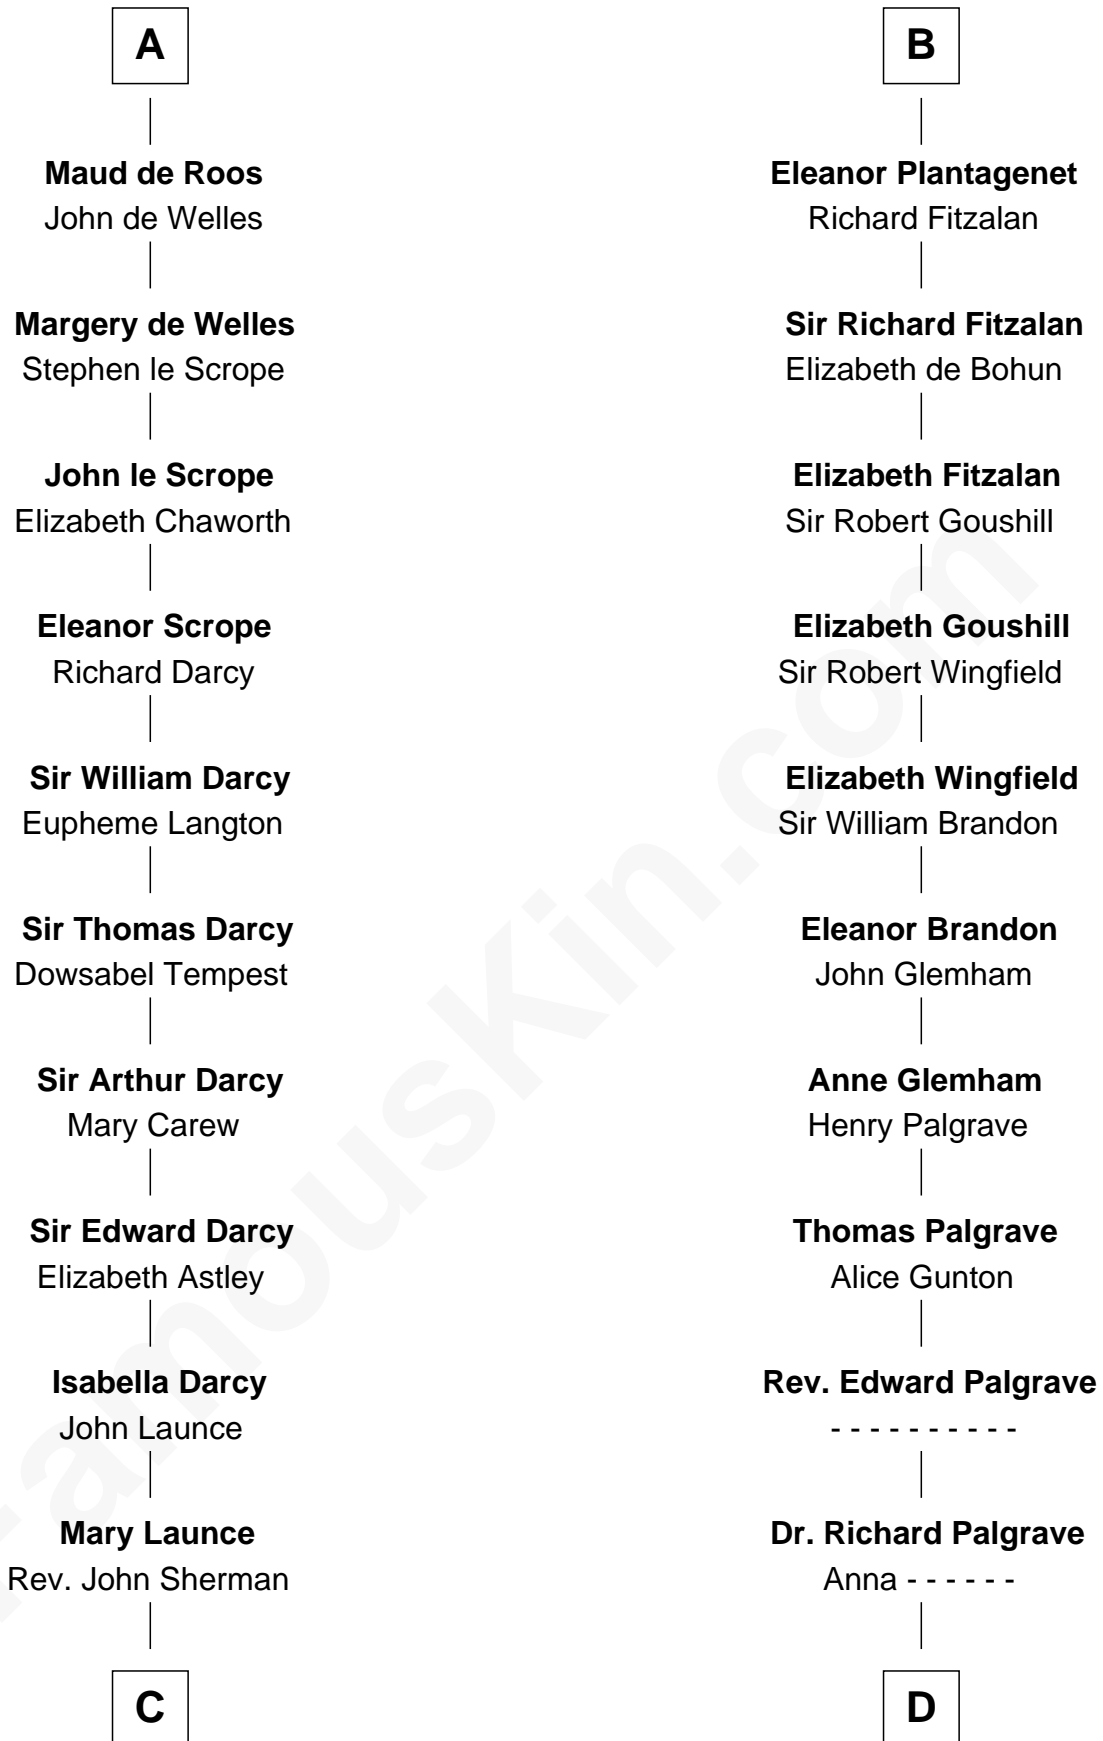

## Relationship Chart of

### Robert Treat Paine

*Signer of the Declaration of Independence*

20th cousin of

### Roger Sherman

*Signer of the Declaration of Independence*

**C**

**Abigail Sherman**  
Rev. Samuel Willard

**Abigail Willard**  
Rev. Samuel Treat

**Eunice Treat**  
Thomas Paine

**Robert Treat Paine**  
*Signer of Declaration of Independence*