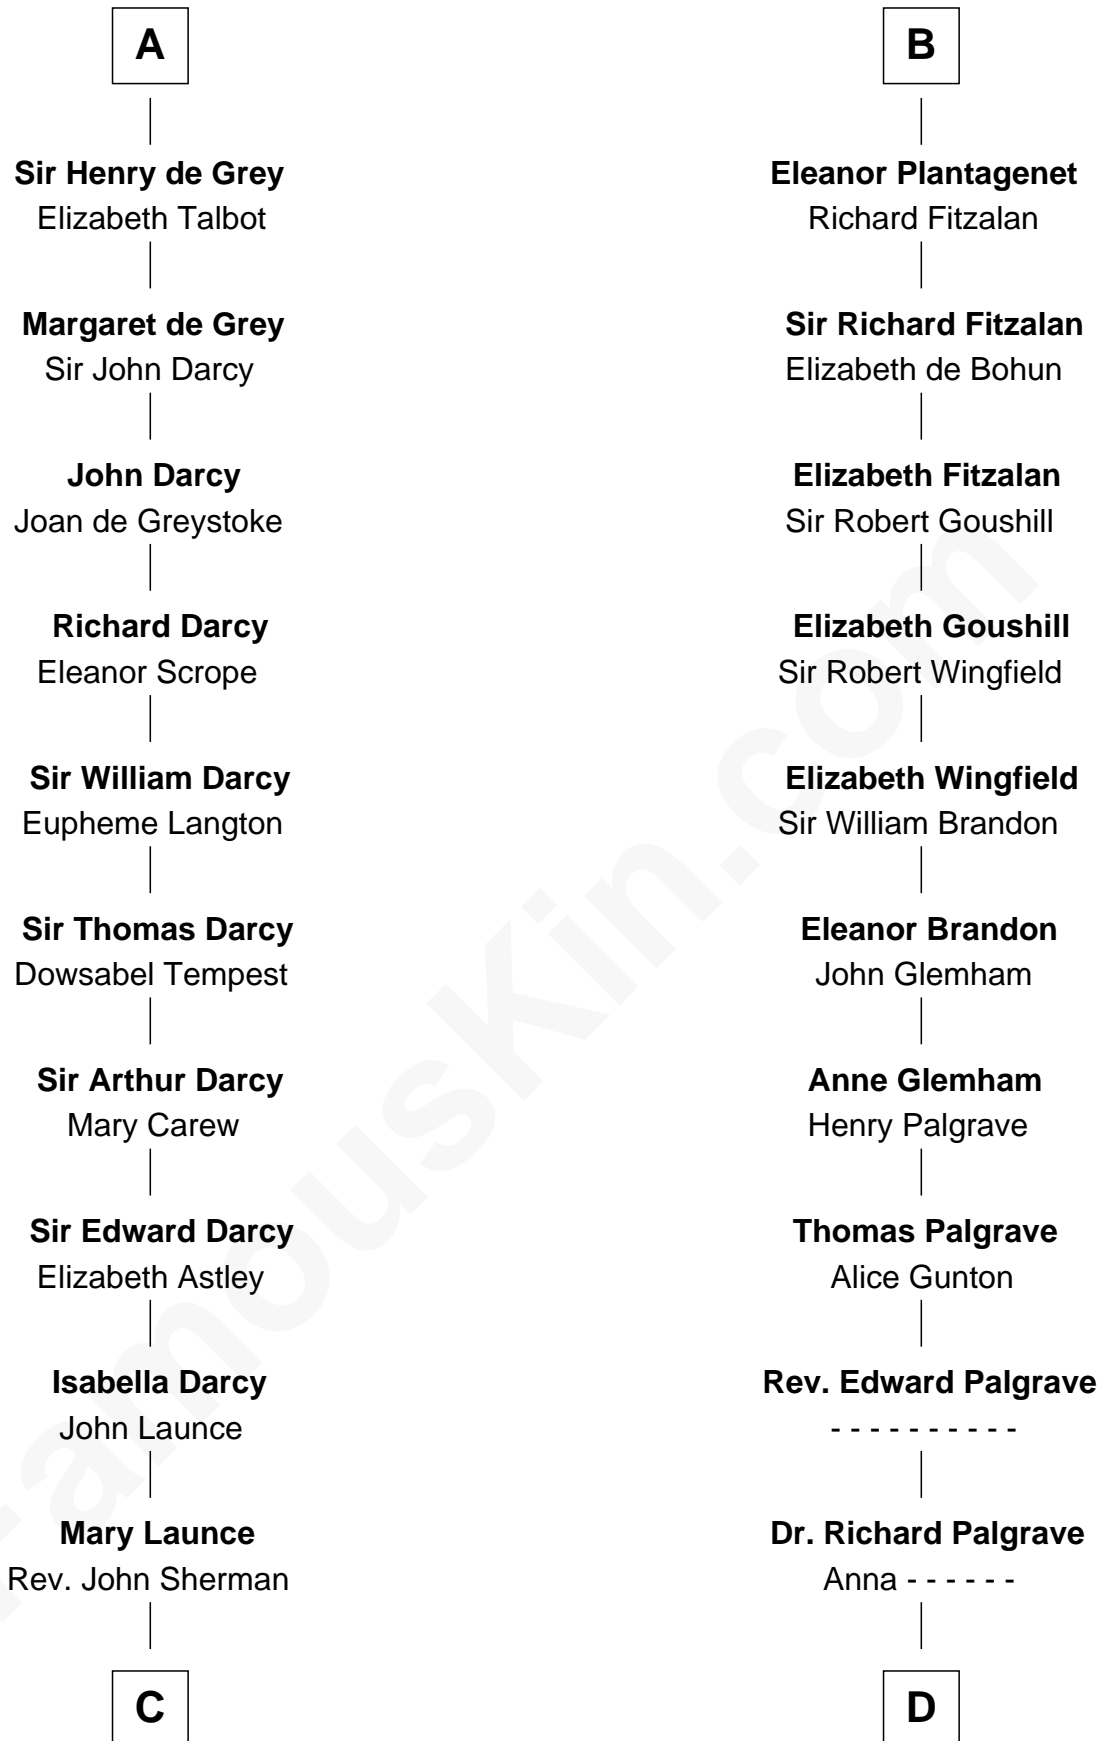

## Relationship Chart of

### Robert Treat Paine

*Signer of the Declaration of Independence*

20th cousin of

### Roger Sherman

*Signer of the Declaration of Independence*

**Roger de Tony**  
Ida of Hainault

**C**

**Abigail Sherman**  
Rev. Samuel Willard

**Abigail Willard**  
Rev. Samuel Treat

**Eunice Treat**  
Thomas Paine