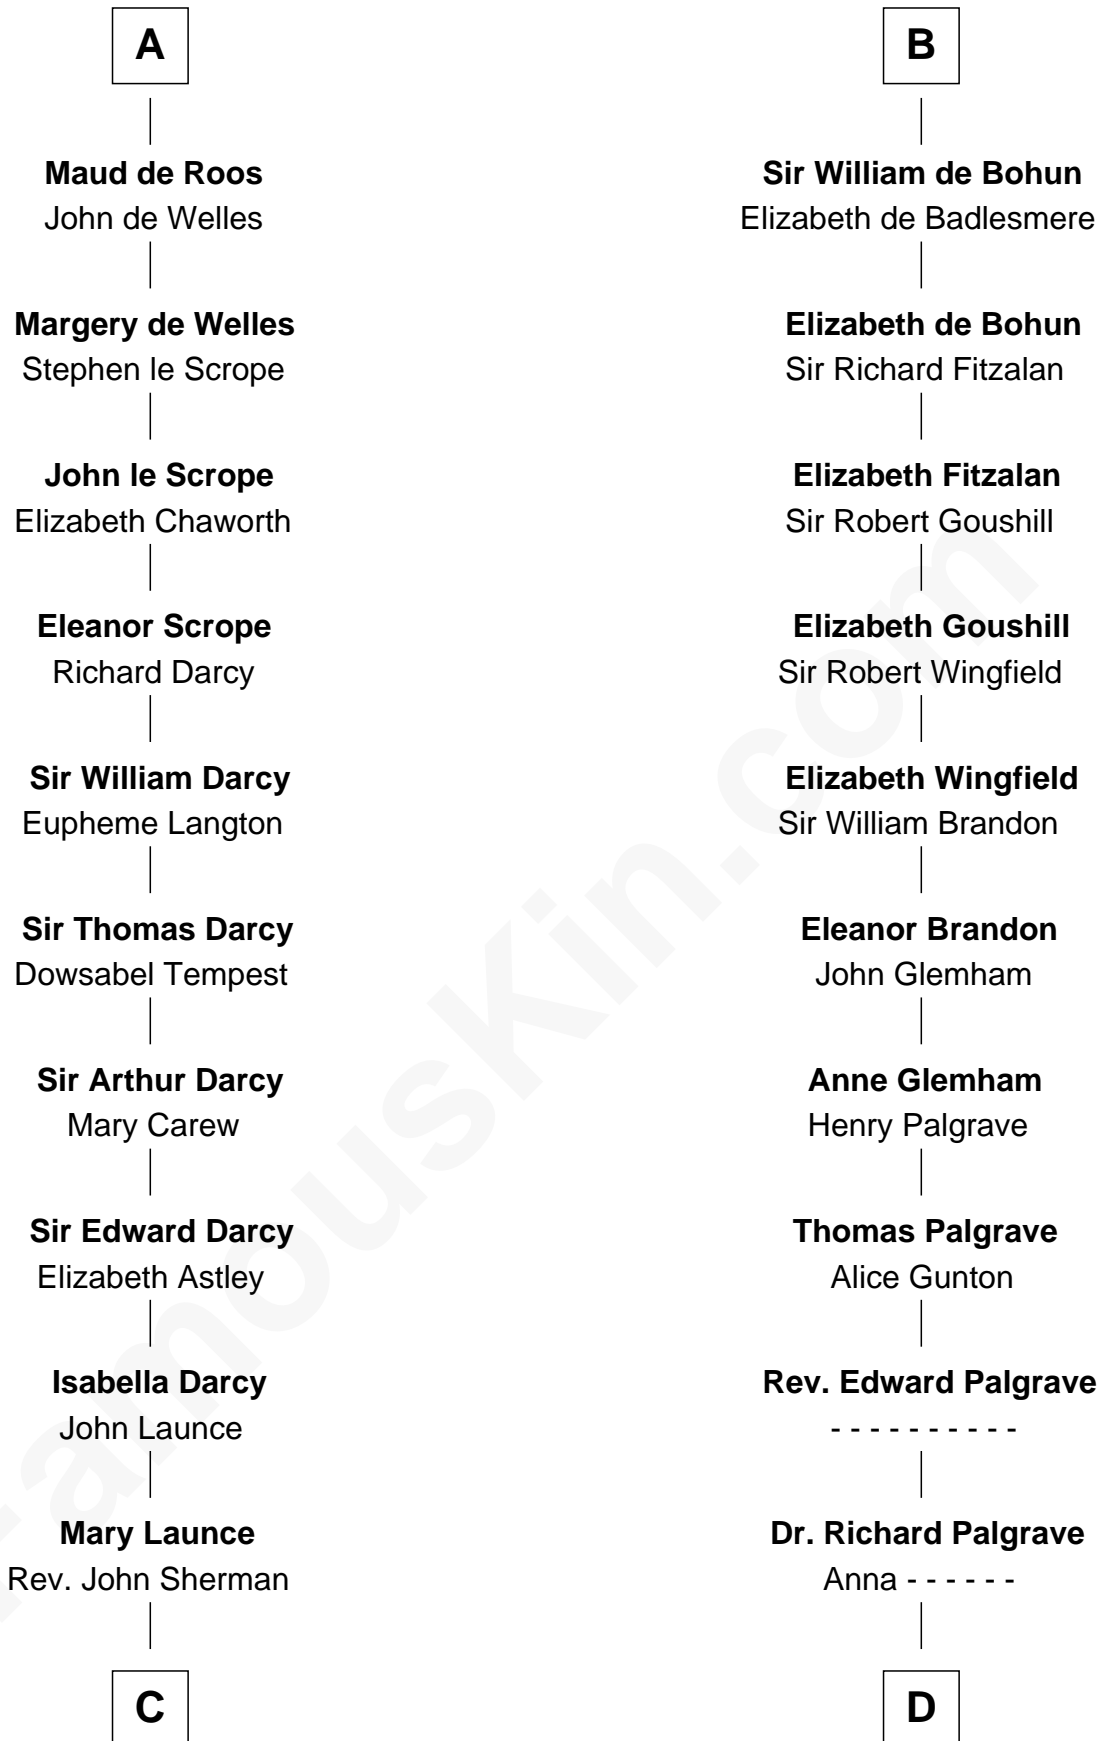

## Relationship Chart of

### Robert Treat Paine

*Signer of the Declaration of Independence*

20th cousin of

### Roger Sherman

*Signer of the Declaration of Independence*

**David I, King of Scotland**  
Maud of Northumberland

**C**

**Abigail Sherman**  
Rev. Samuel Willard

**Abigail Willard**  
Rev. Samuel Treat

**Eunice Treat**  
Thomas Paine