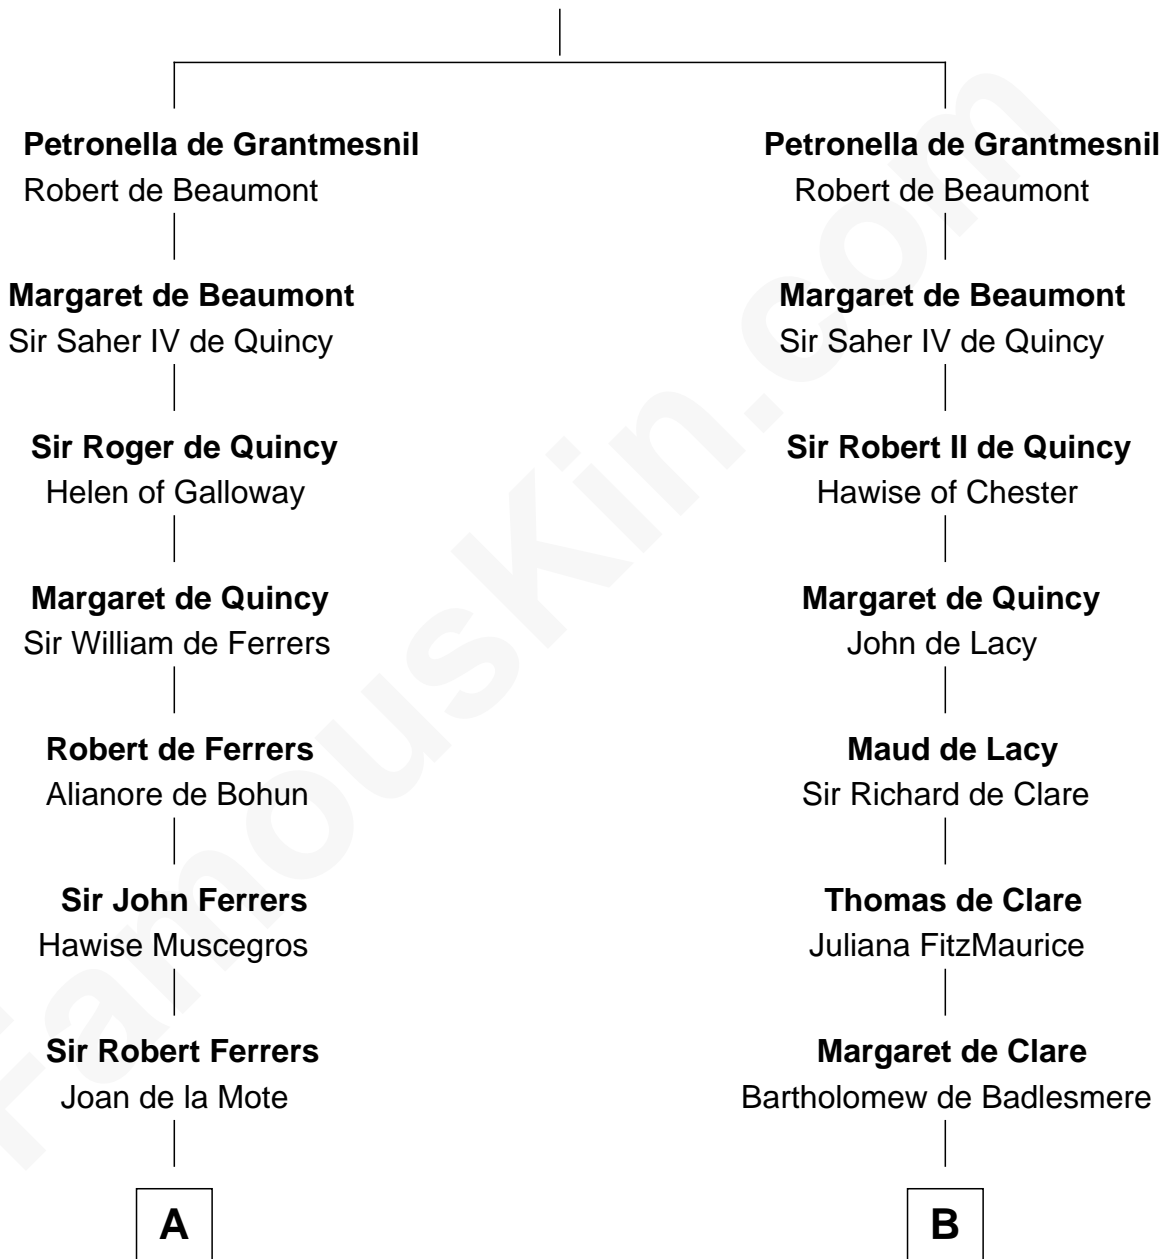

FamousKin.com

Relationship Chart of

Robert Treat Paine

Signer of the Declaration of Independence

20th cousin 1 time removed of

Roger Sherman

Signer of the Declaration of Independence

Hugh de Grantmesnil

C

Mary Launce
Rev. John Sherman

Abigail Sherman
Rev. Samuel Willard

Abigail Willard
Rev. Samuel Treat

Eunice Treat
Thomas Paine

Robert Treat Paine
Signer of Declaration of Independence

D

Mary Palgrave
Roger Wellington