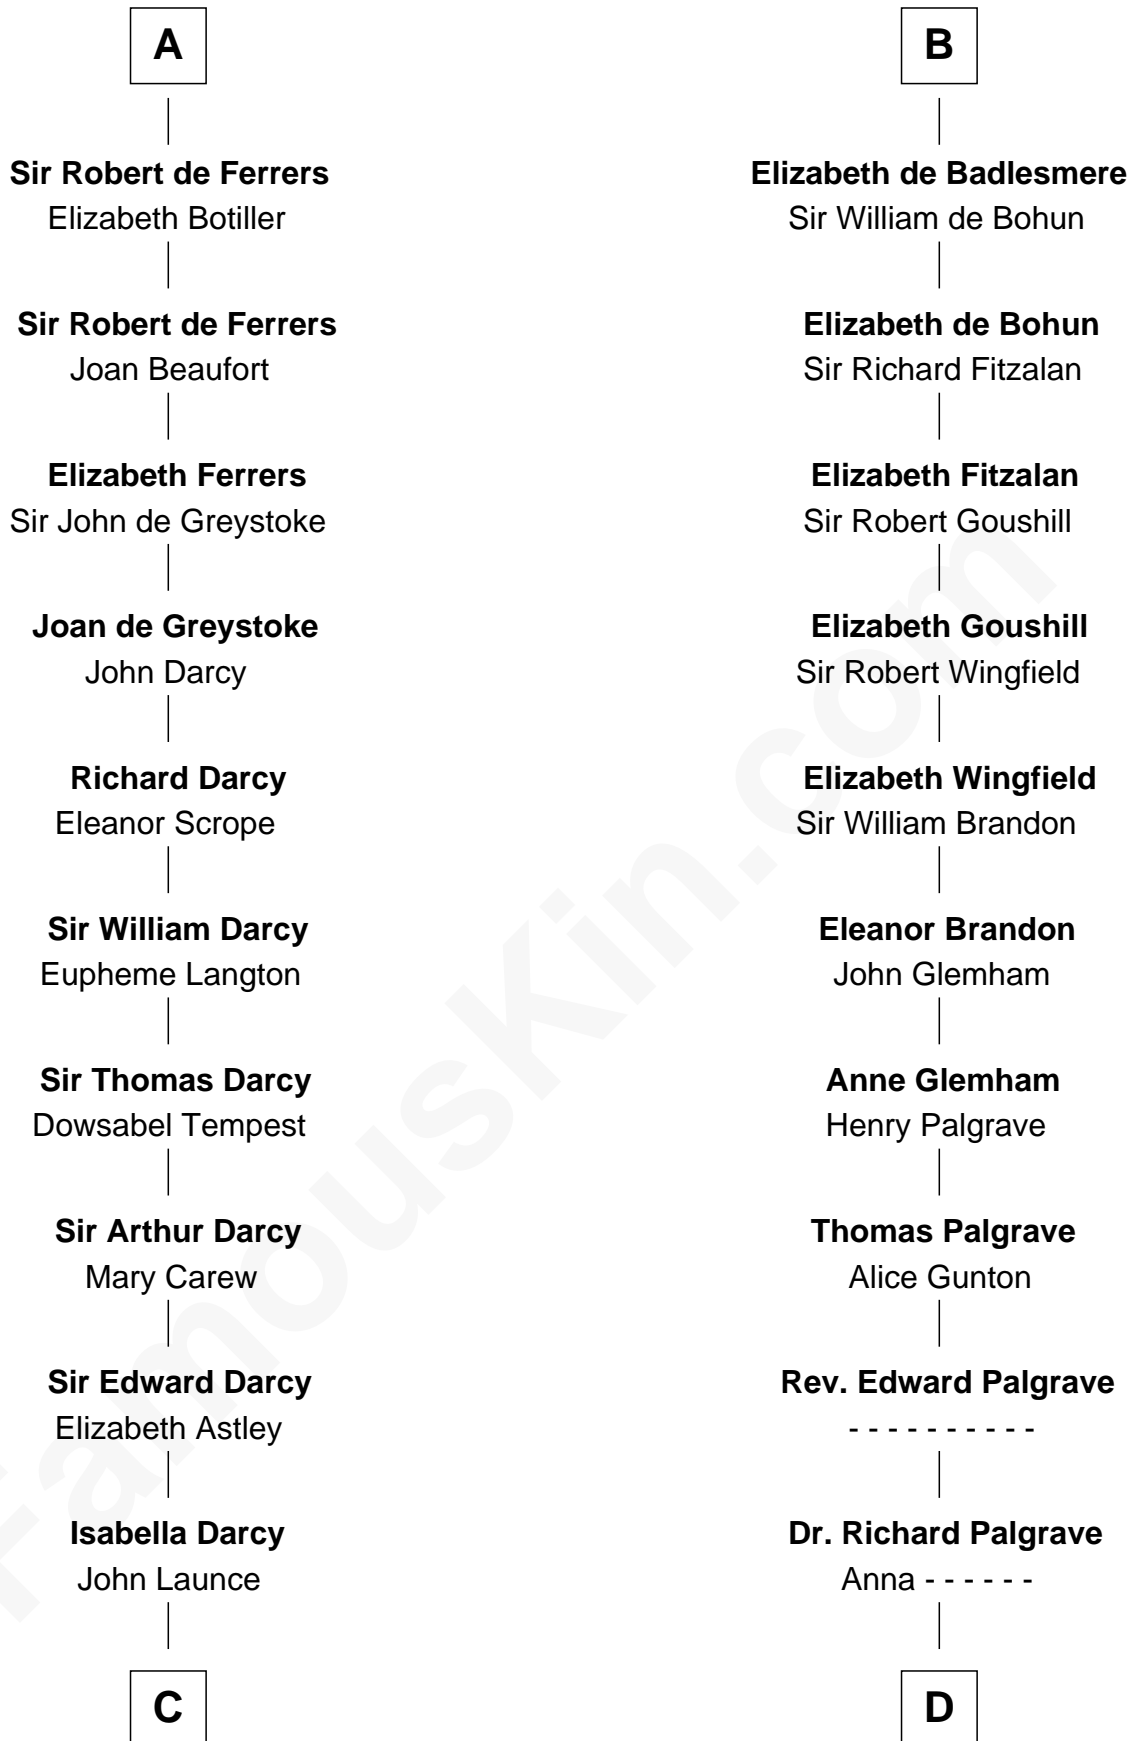

FamousKin.com

Relationship Chart of

Robert Treat Paine

Signer of the Declaration of Independence

20th cousin 1 time removed of

Roger Sherman

Signer of the Declaration of Independence

Hugh de Grantmesnil

C

Mary Launce
Rev. John Sherman

Abigail Sherman
Rev. Samuel Willard

Abigail Willard
Rev. Samuel Treat

Eunice Treat
Thomas Paine

Robert Treat Paine
Signer of Declaration of Independence

D

Mary Palgrave
Roger Wellington

Benjamin Wellington
Elizabeth Sweetman

Mehetable Wellington
William Sherman

Roger Sherman
Signer of Declaration of Independence