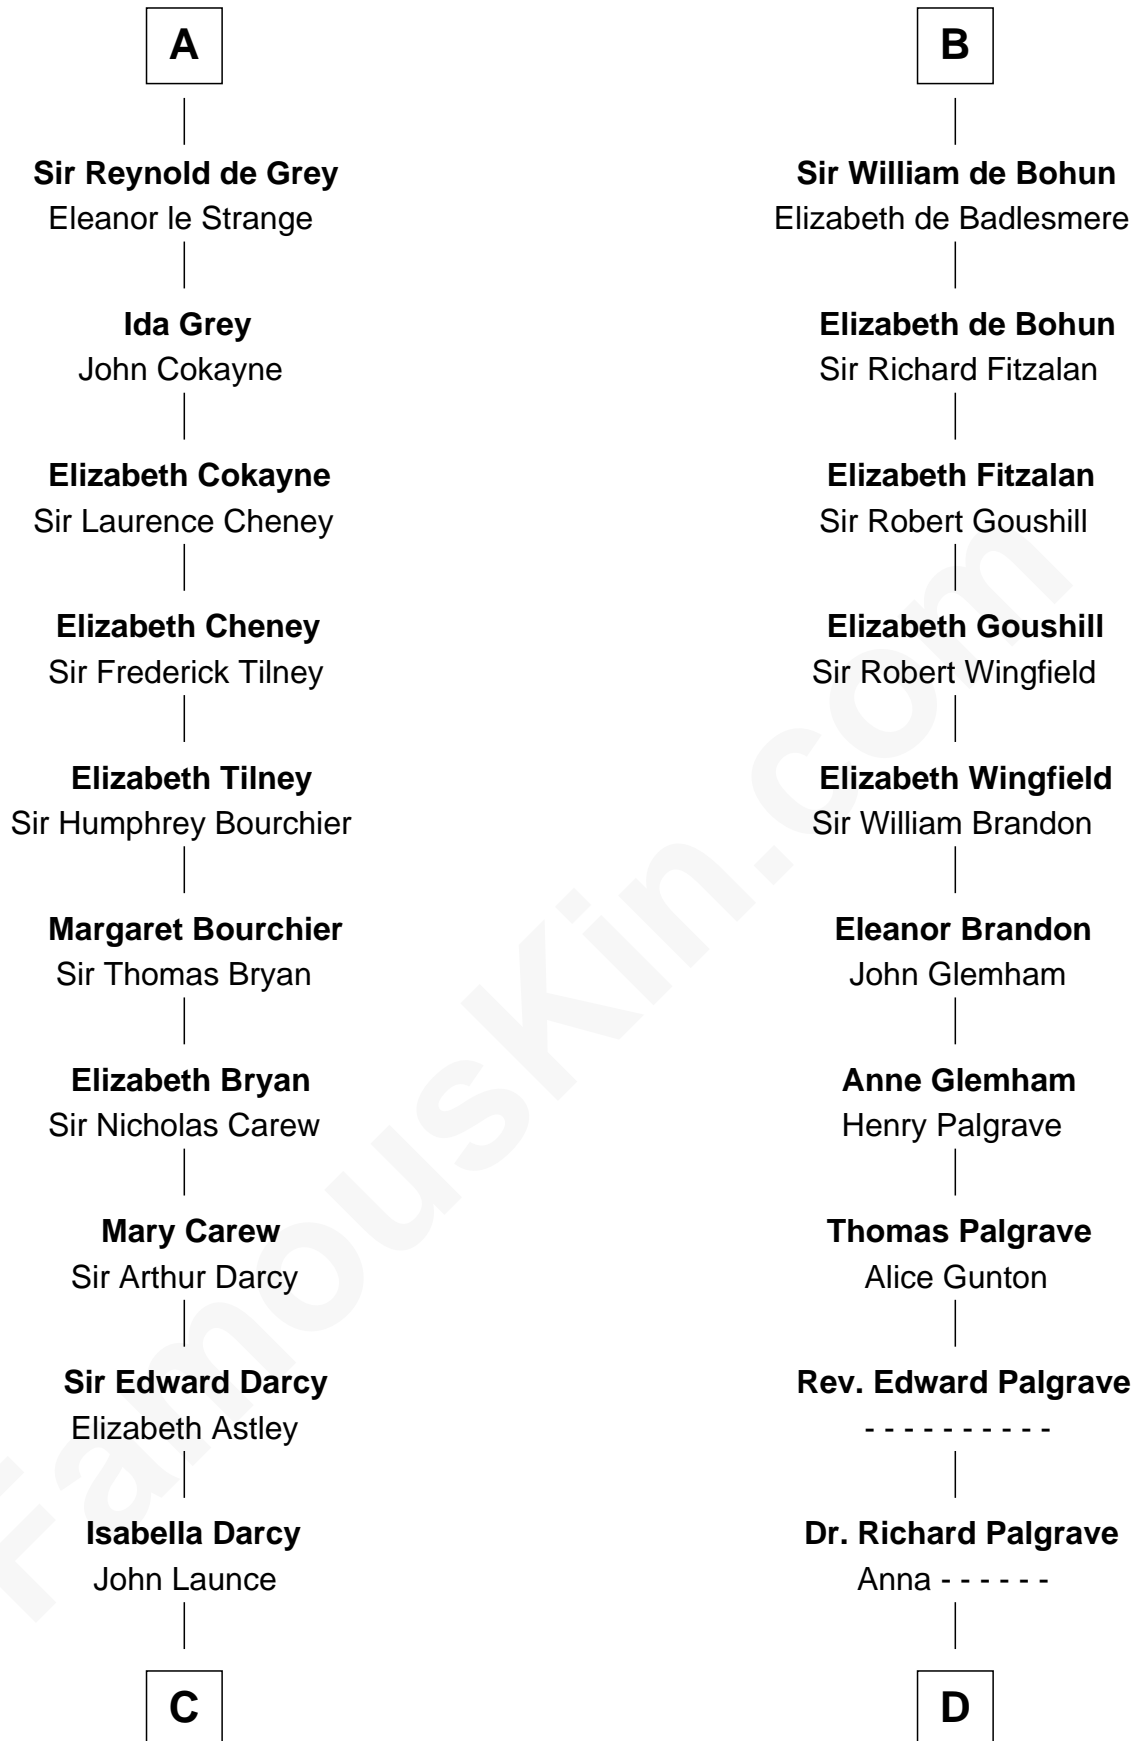

FamousKin.com

Relationship Chart of

Robert Treat Paine

Signer of the Declaration of Independence

20th cousin 1 time removed of

Roger Sherman

Signer of the Declaration of Independence

C

Mary Launce
Rev. John Sherman

Abigail Sherman
Rev. Samuel Willard

Abigail Willard
Rev. Samuel Treat

Eunice Treat
Thomas Paine

Robert Treat Paine
Signer of Declaration of Independence

D

Mary Palgrave
Roger Wellington