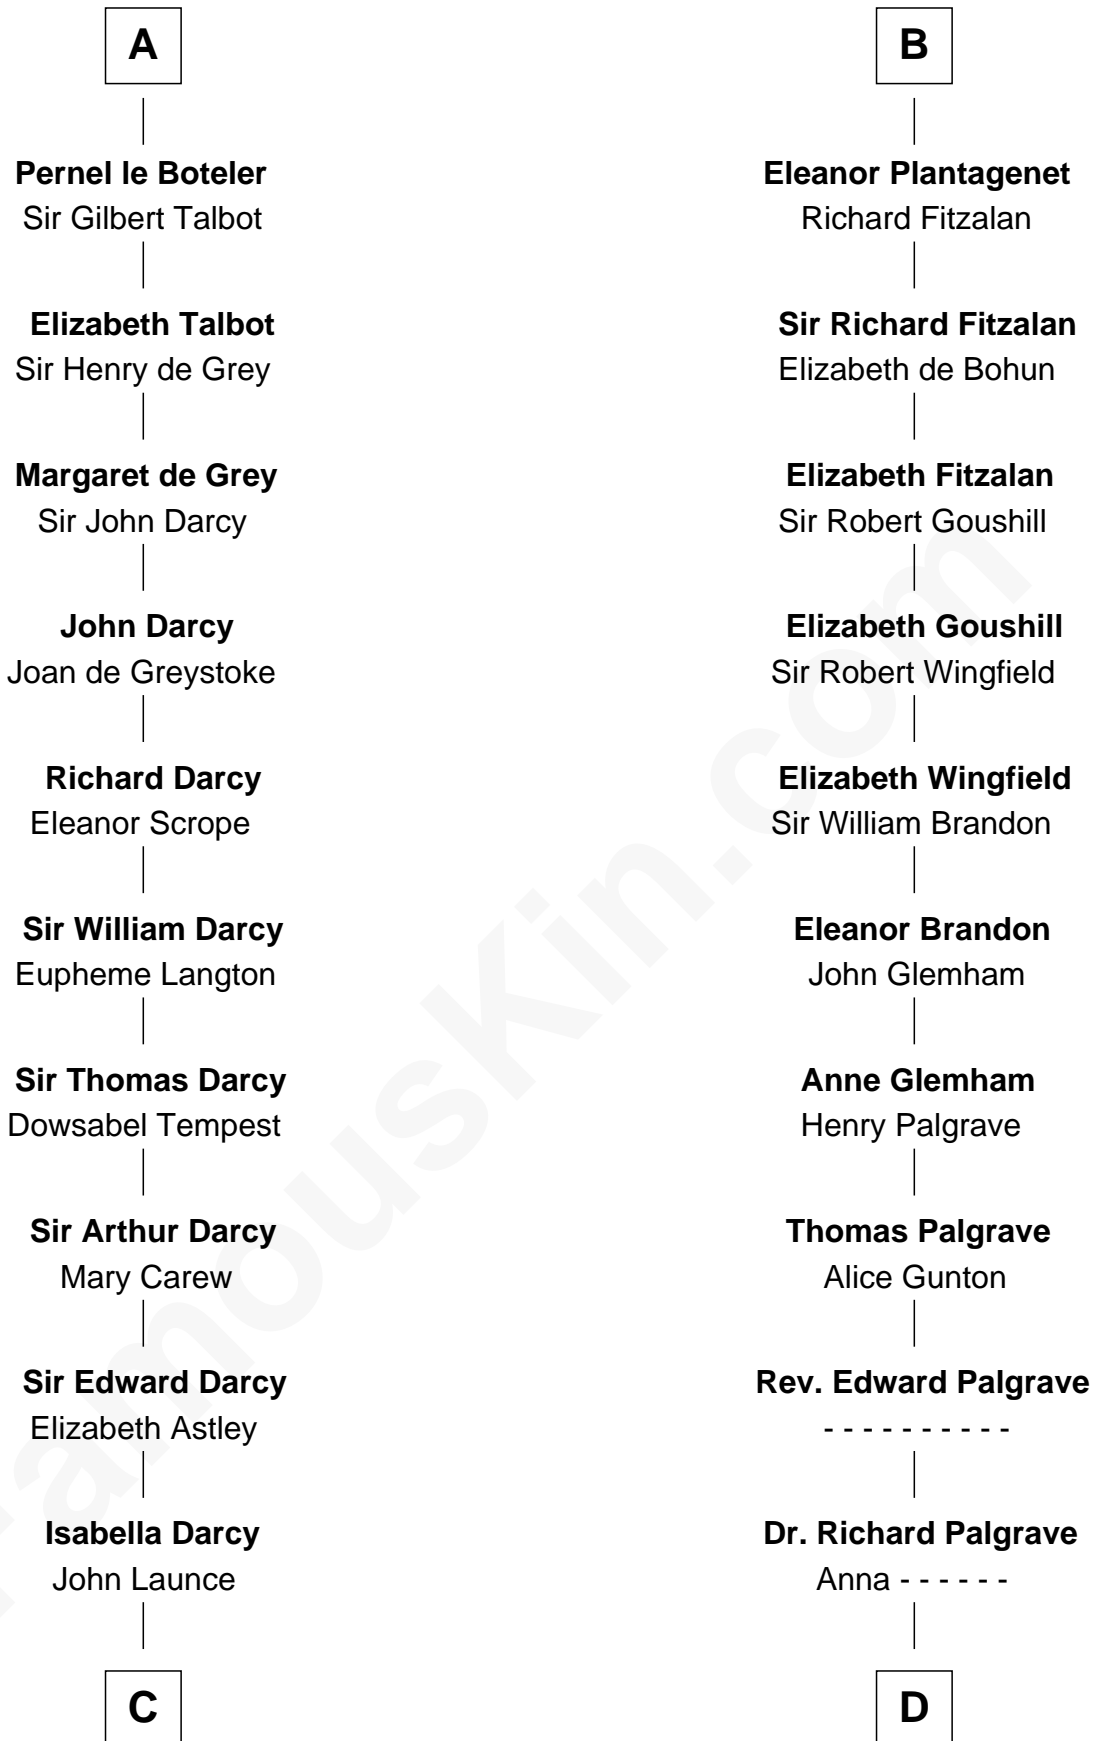

FamousKin.com

Relationship Chart of

Robert Treat Paine

Signer of the Declaration of Independence

20th cousin 1 time removed of

Roger Sherman

Signer of the Declaration of Independence

C

Mary Launce
Rev. John Sherman

Abigail Sherman
Rev. Samuel Willard

Abigail Willard
Rev. Samuel Treat

Eunice Treat
Thomas Paine

Robert Treat Paine
Signer of Declaration of Independence

D

Mary Palgrave
Roger Wellington

Benjamin Wellington
Elizabeth Sweetman

Mehetable Wellington
William Sherman

Roger Sherman
Signer of Declaration of Independence

FamousKin.com