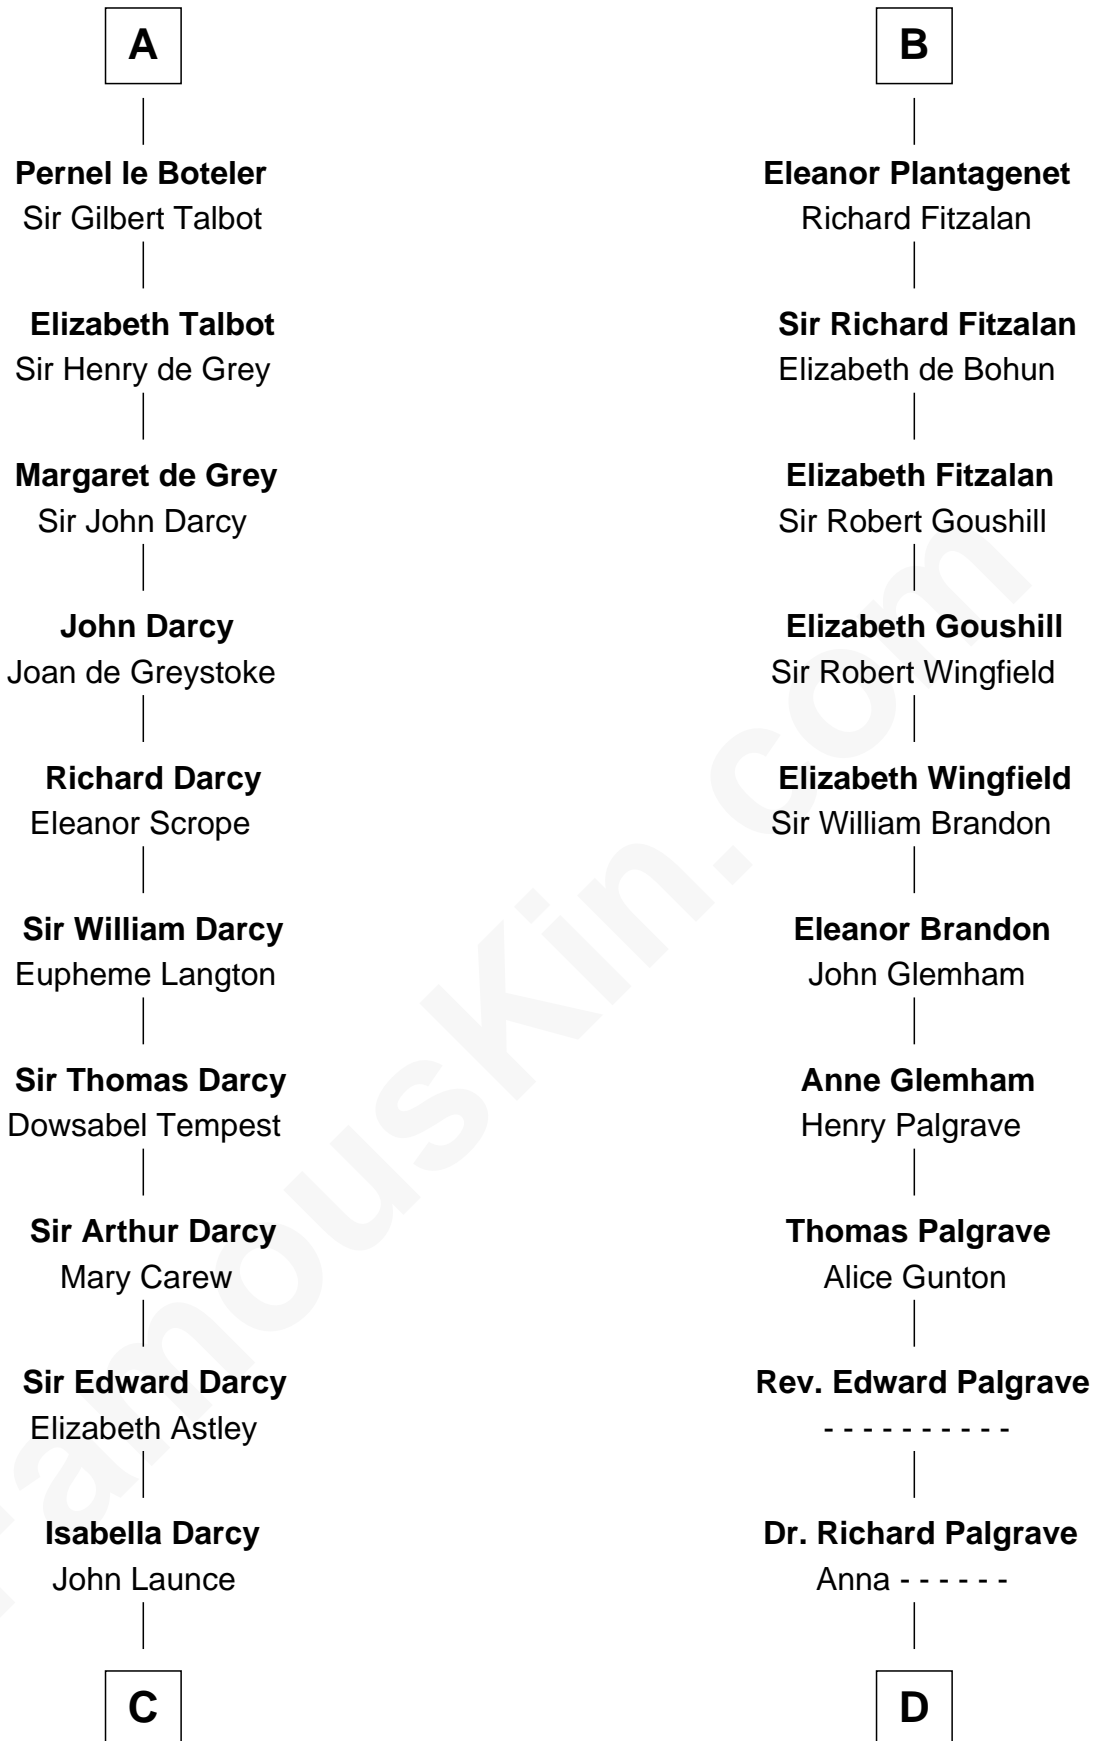

FamousKin.com

Relationship Chart of

Robert Treat Paine

Signer of the Declaration of Independence

20th cousin 1 time removed of

Roger Sherman

Signer of the Declaration of Independence

Gilbert Fitzrichard de Clare
Adeliza de Clermont-en-Beauvaisis

Richard Fitzgilbert de Clare
Adeliza de Meschines

Roger de Clare
Maud de St. Hilary

Aveline de Clare
Sir Geoffrey FitzPiers

Sir John FitzGeoffrey
Isabel le Bigod

Joan FitzJohn
Thebaud le Boteler

Sir Edmund Boteler
Joan FitzGerald

Sir James le Boteler
Eleanor de Bohun

A

Richard Fitzgilbert de Clare
Adeliza de Meschines

Roger de Clare
Maud de St. Hilary

Aveline de Clare
Sir Geoffrey FitzPiers

Sir John FitzGeoffrey
Isabel le Bigod

Maud FitzJohn
William de Beauchamp

Isabella de Beauchamp
Sir Patrick de Chaworth

Maud de Chaworth
Henry Plantagenet

B

C

Mary Launce
Rev. John Sherman

Abigail Sherman
Rev. Samuel Willard

Abigail Willard
Rev. Samuel Treat

Eunice Treat
Thomas Paine