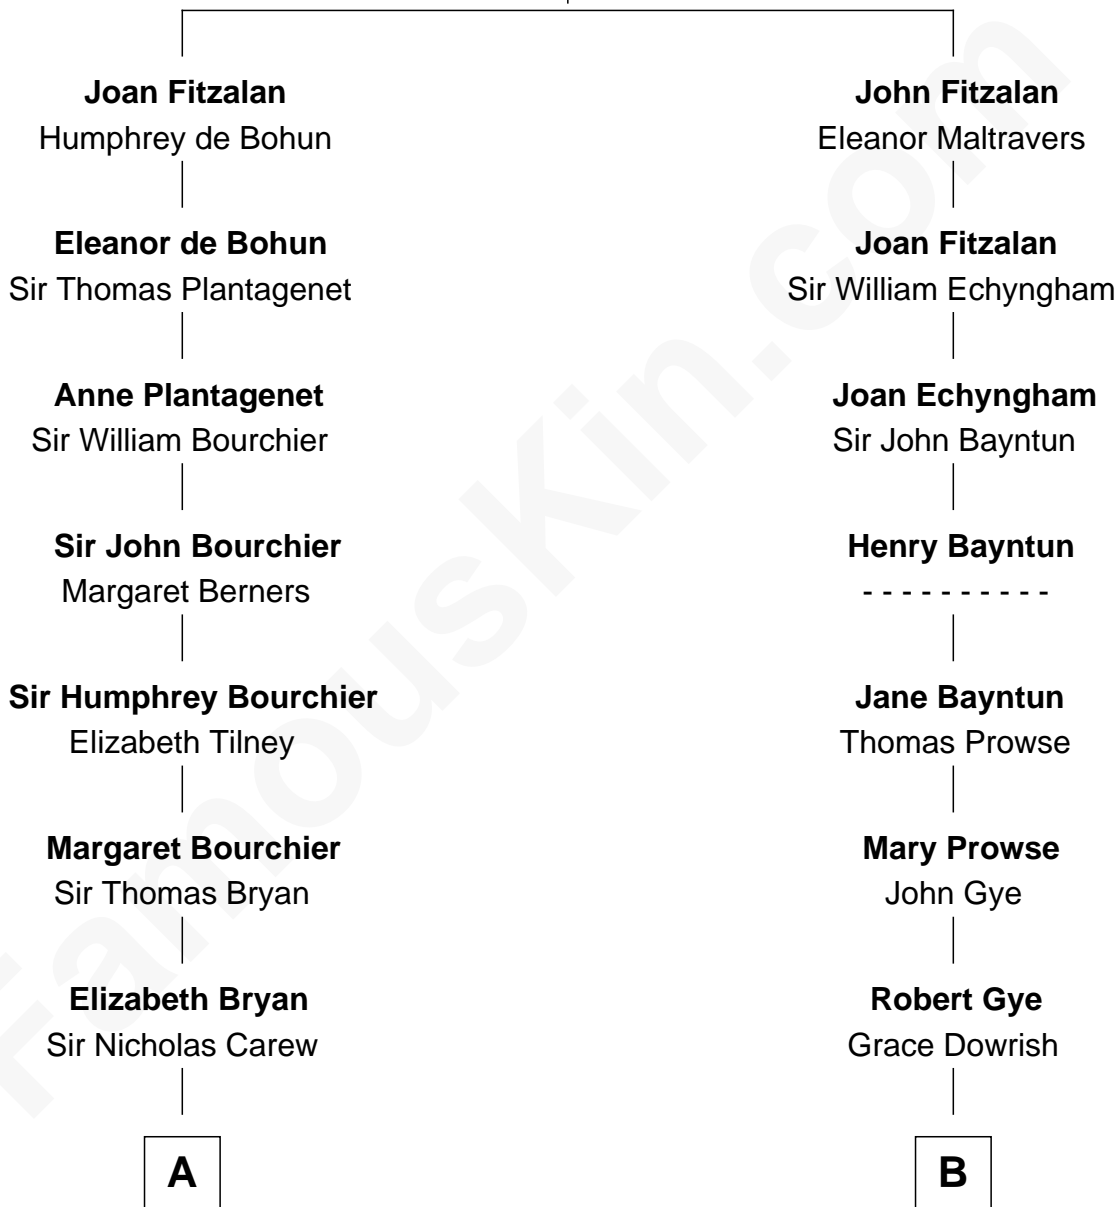

## Relationship Chart of

**Robert Treat Paine**

*Signer of the Declaration of Independence*

14th cousin of

**Samuel Cony**

*31st Governor of Maine*

**Richard Fitzalan**  
Eleanor Plantagenet

**A**

**Mary Carew**  
Sir Arthur Darcy

**Sir Edward Darcy**  
Elizabeth Astley

**Isabella Darcy**  
John Launce

**Mary Launce**  
Rev. John Sherman

**Abigail Sherman**  
Rev. Samuel Willard

**Abigail Willard**  
Rev. Samuel Treat