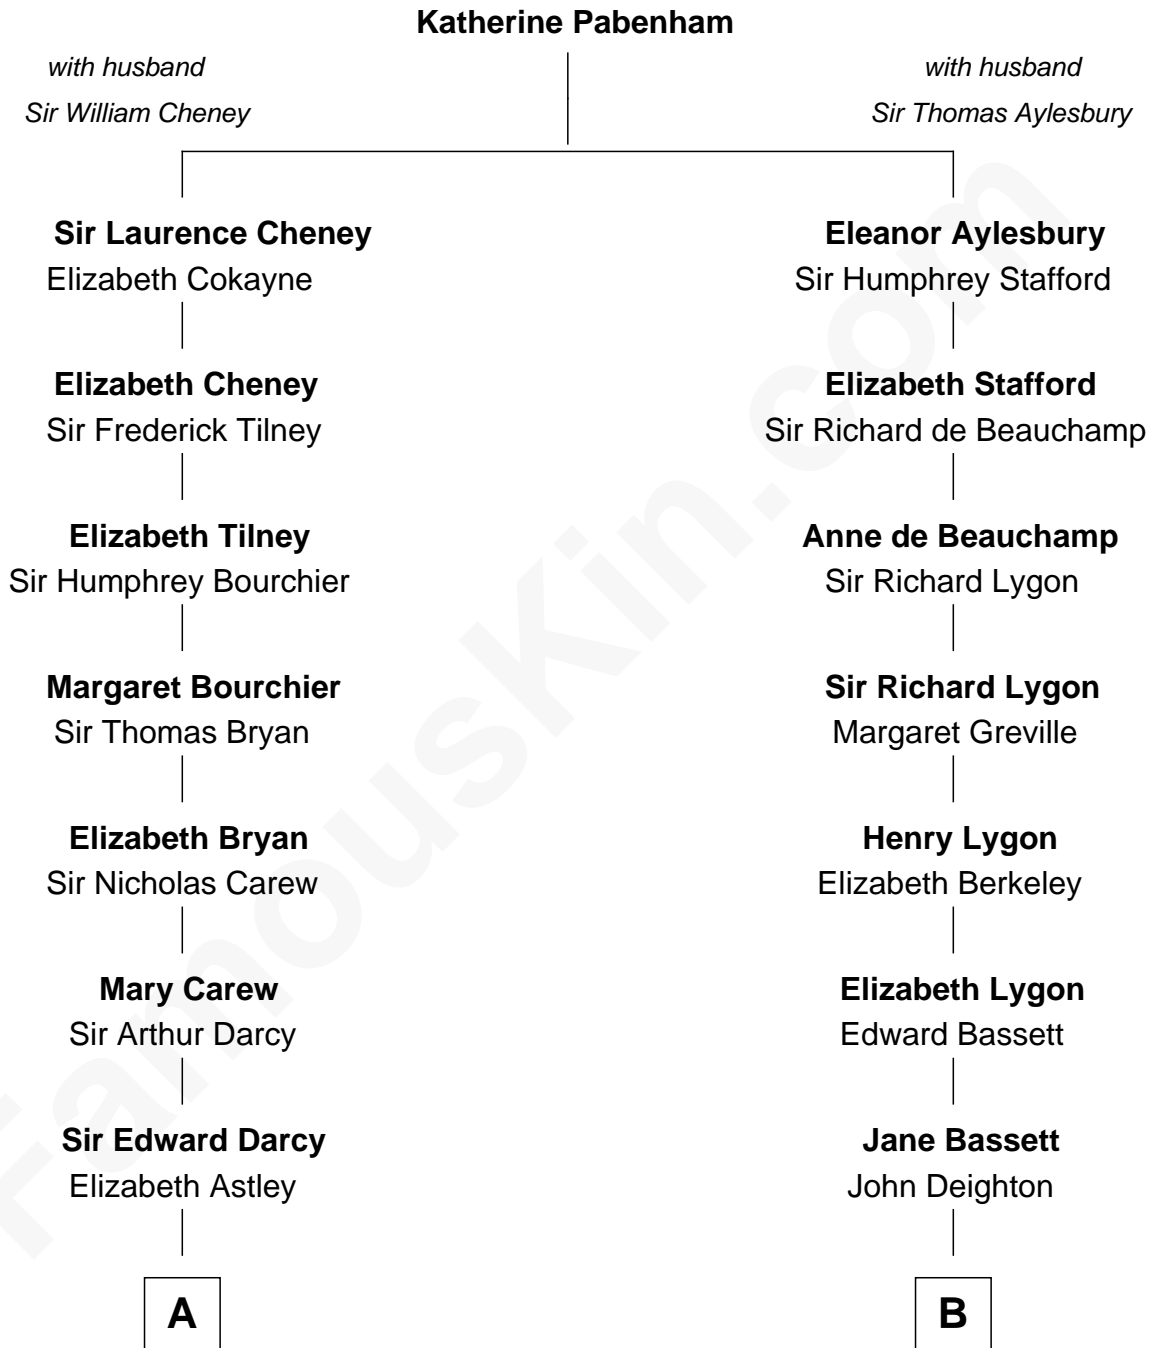

FamousKin.com

Relationship Chart of

Robert Treat Paine

Signer of the Declaration of Independence

12th cousin 3 times removed of

General Douglas MacArthur

U.S. Army - World War II

A

Eunice Treat

Thomas Paine

Robert Treat Paine

Signer of Declaration of Independence

B

Frances Deighton

Richard Williams

Benjamin Williams