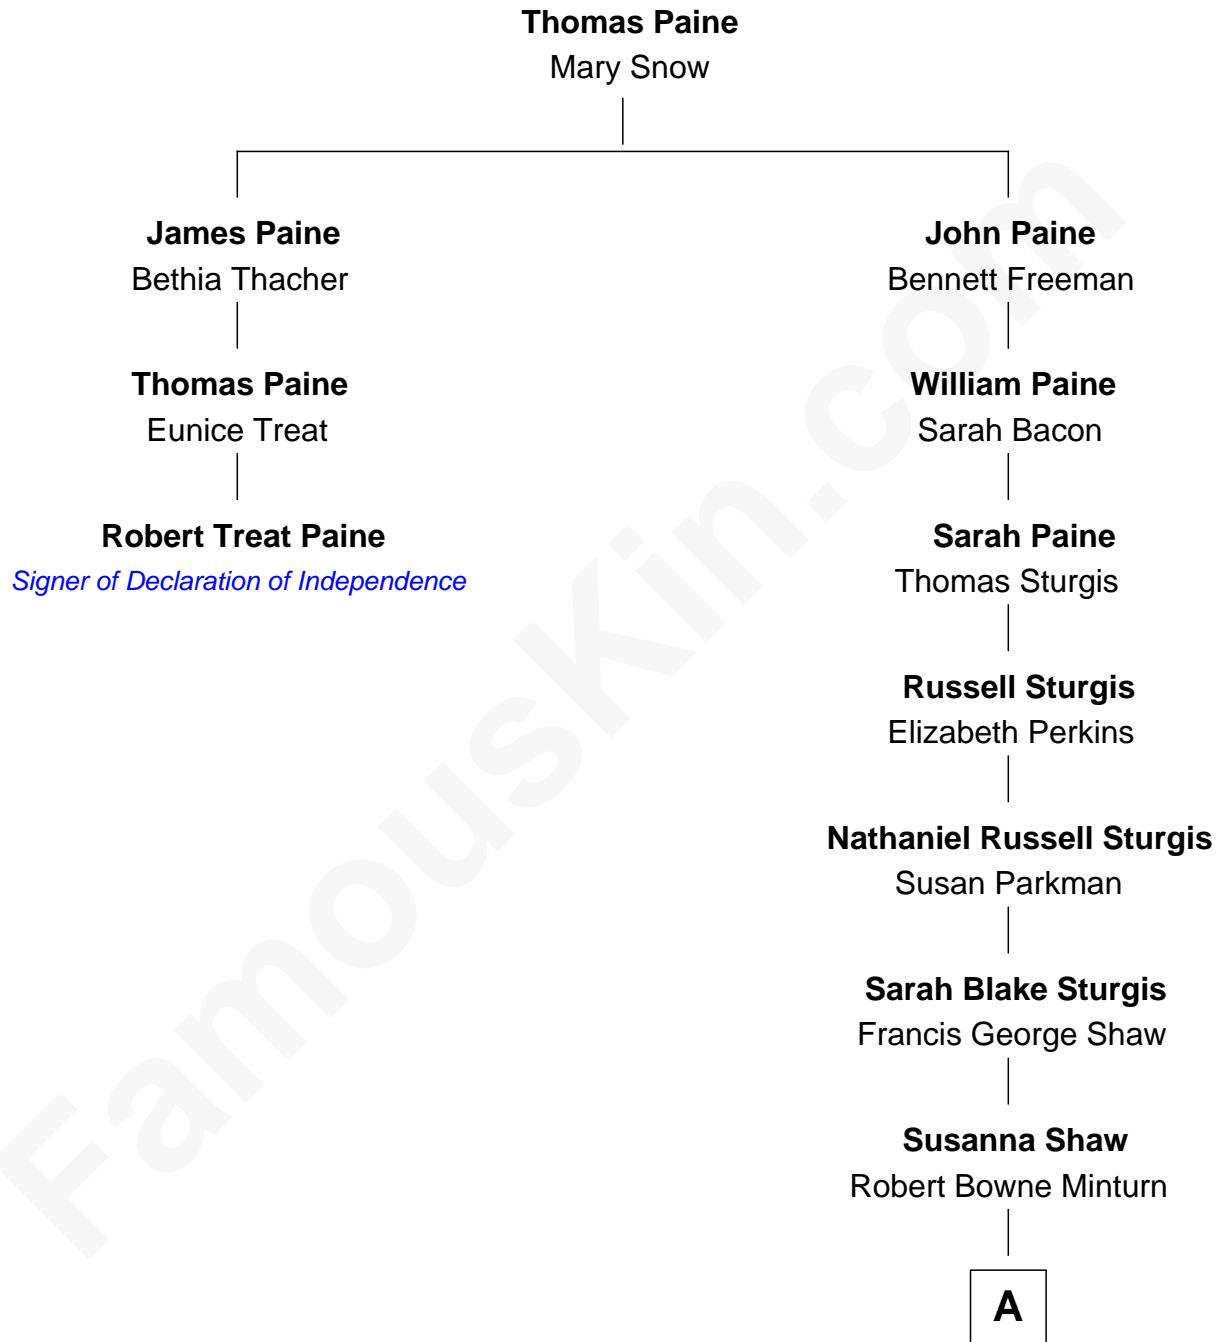

# FamousKin.com

## Relationship Chart of

### Robert Treat Paine

*Signer of the Declaration of Independence*

2nd cousin 8 times removed of

**Kyra Sedgwick**

*TV and Movie Actress*

**A**

—  
**Sarah May Minturn**  
Henry Dwight Sedgwick

—  
**Robert Minturn Sedgwick**  
Helen Peabody

—  
**Henry Dwight Sedgwick**  
Patricia Ann Rosenwald

—  
**Kyra Sedgwick**  
*TV and Movie Actress*