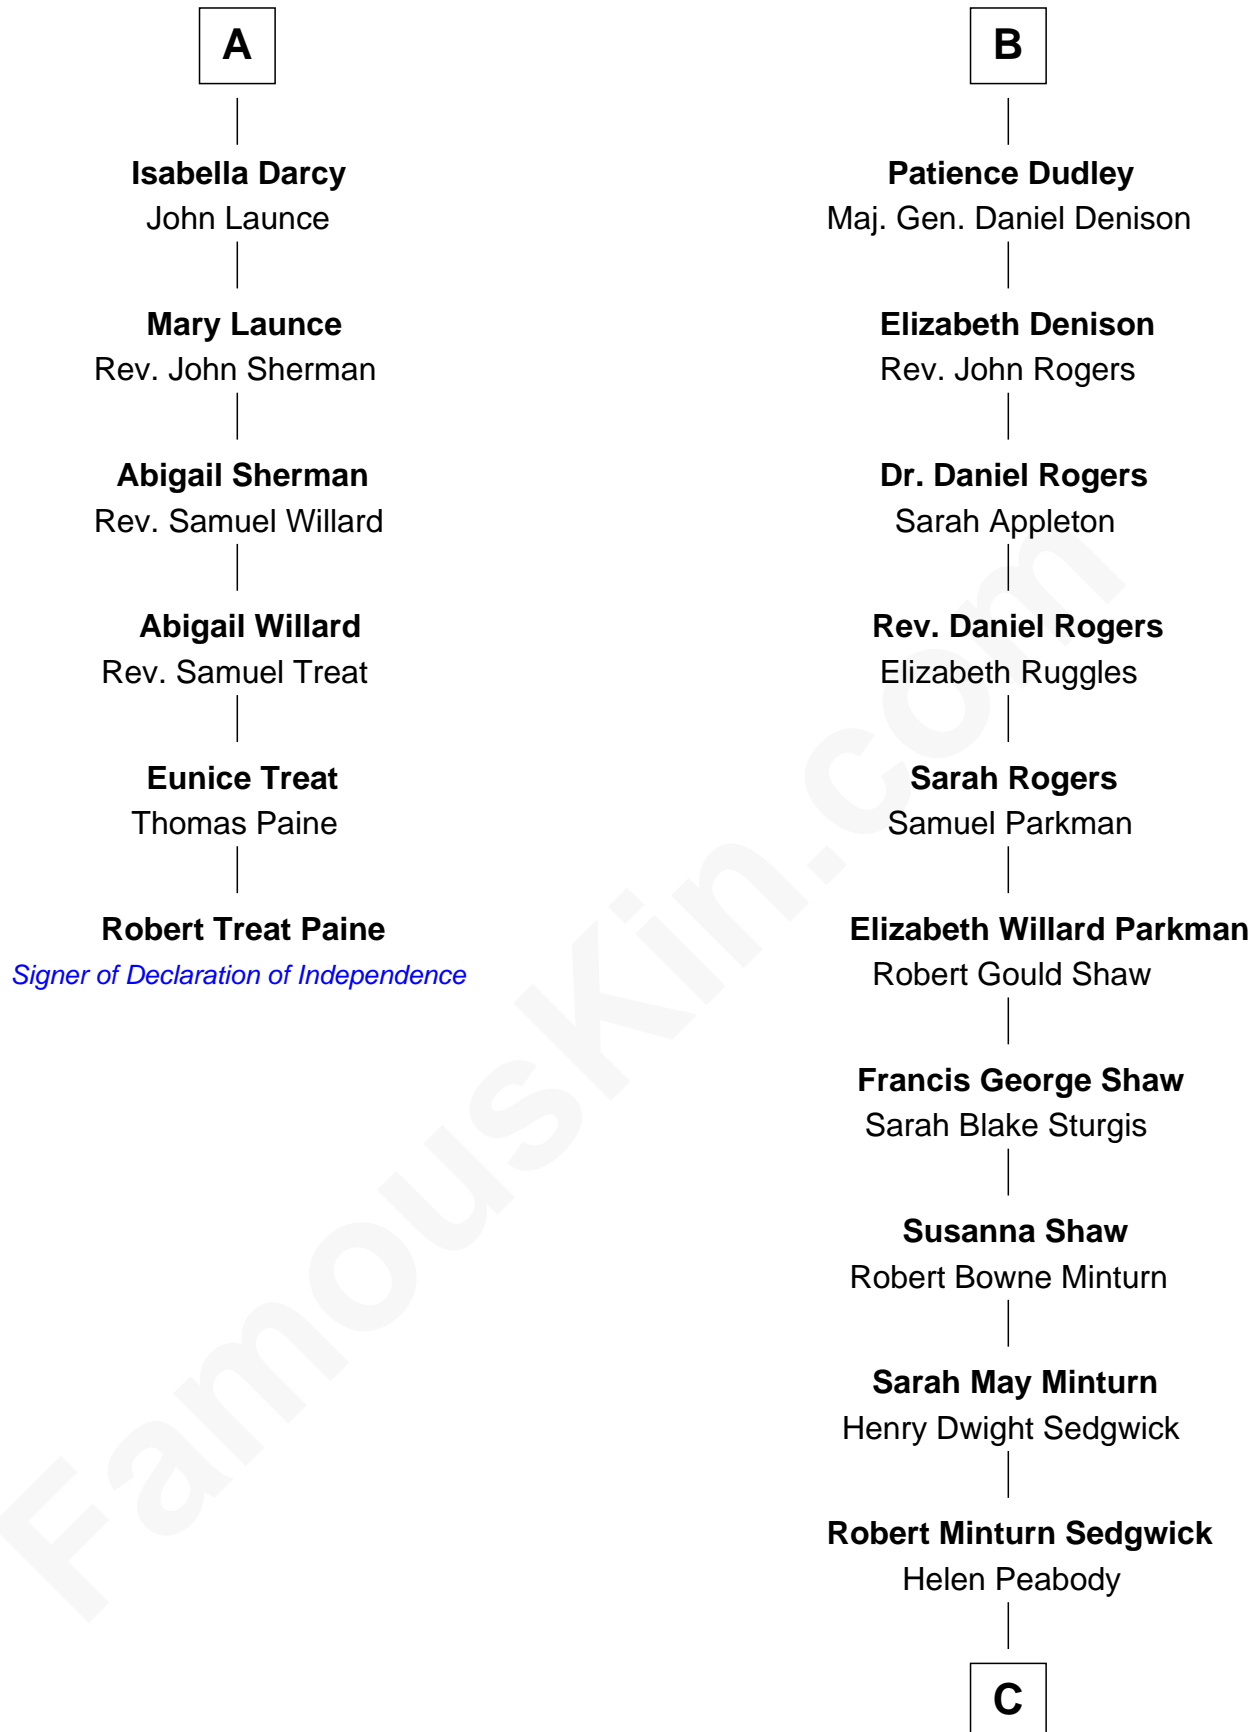

FamousKin.com

Relationship Chart of

Robert Treat Paine

Signer of the Declaration of Independence

12th cousin 6 times removed of

Kyra Sedgwick

TV and Movie Actress

C

Henry Dwight Sedgwick

Patricia Ann Rosenwald

Kyra Sedgwick

TV and Movie Actress

FamousKin.com