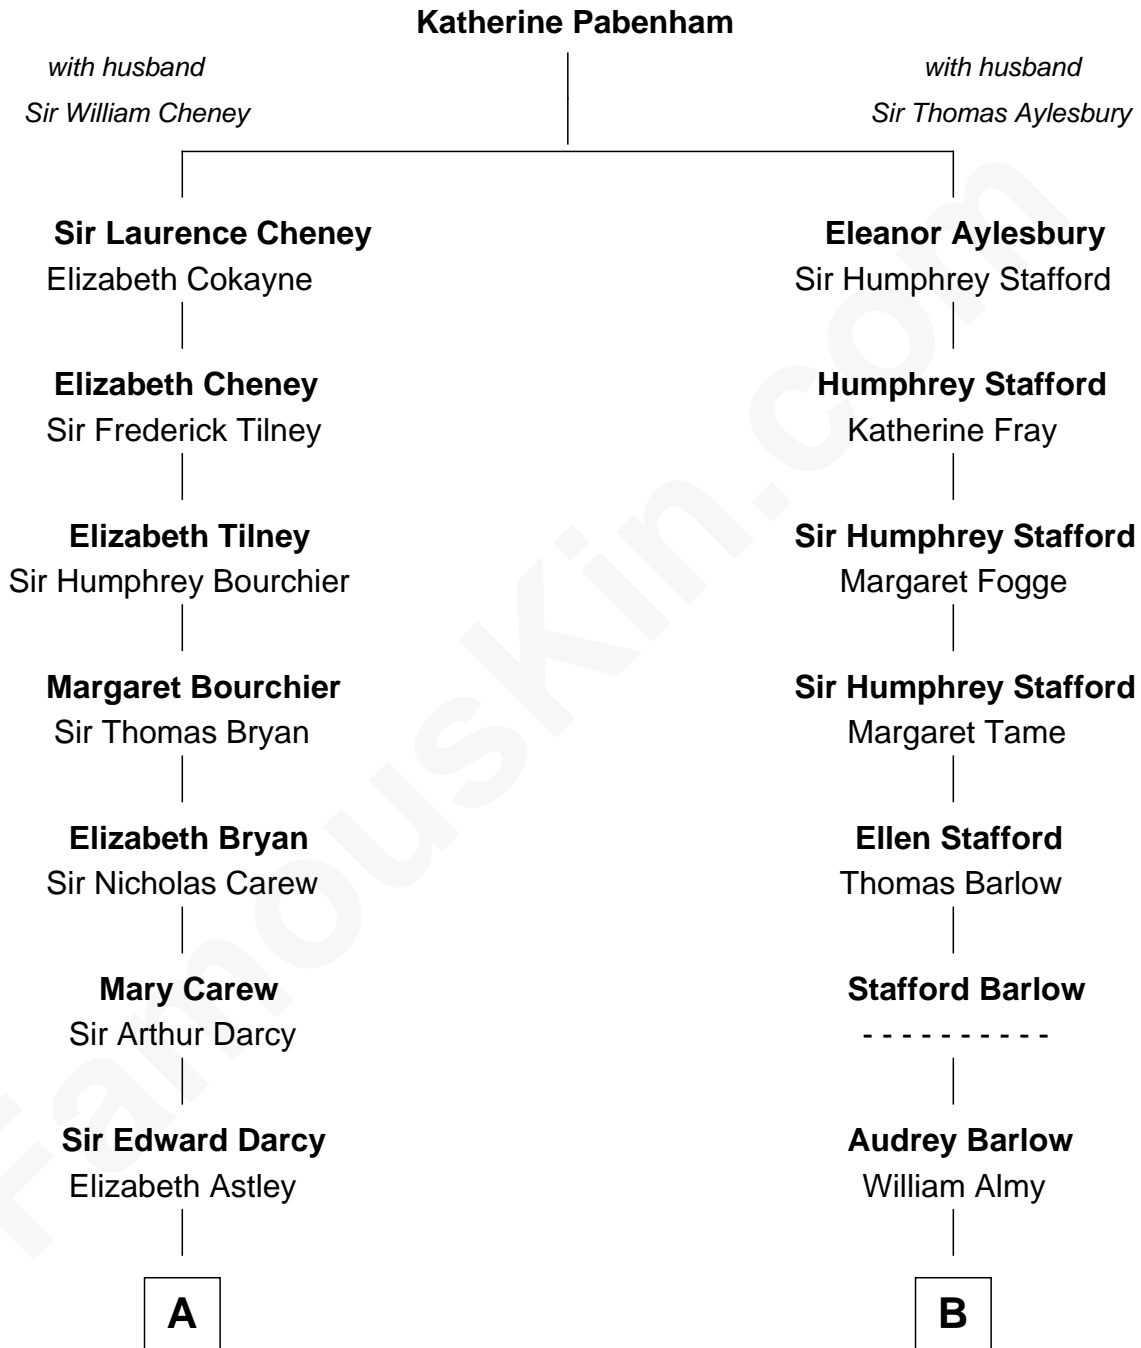

FamousKin.com

Relationship Chart of

Robert Treat Paine

Signer of the Declaration of Independence

10th cousin 2 times removed of

William Ellery

Signer of the Declaration of Independence

A

Isabella Darcy

John Launce

Mary Launce

Rev. John Sherman

Abigail Sherman

Rev. Samuel Willard

Abigail Willard

Rev. Samuel Treat

Eunice Treat

Thomas Paine

Robert Treat Paine

Signer of Declaration of Independence

B

Christopher Almy

Elizabeth Cornell

Col. Job Almy