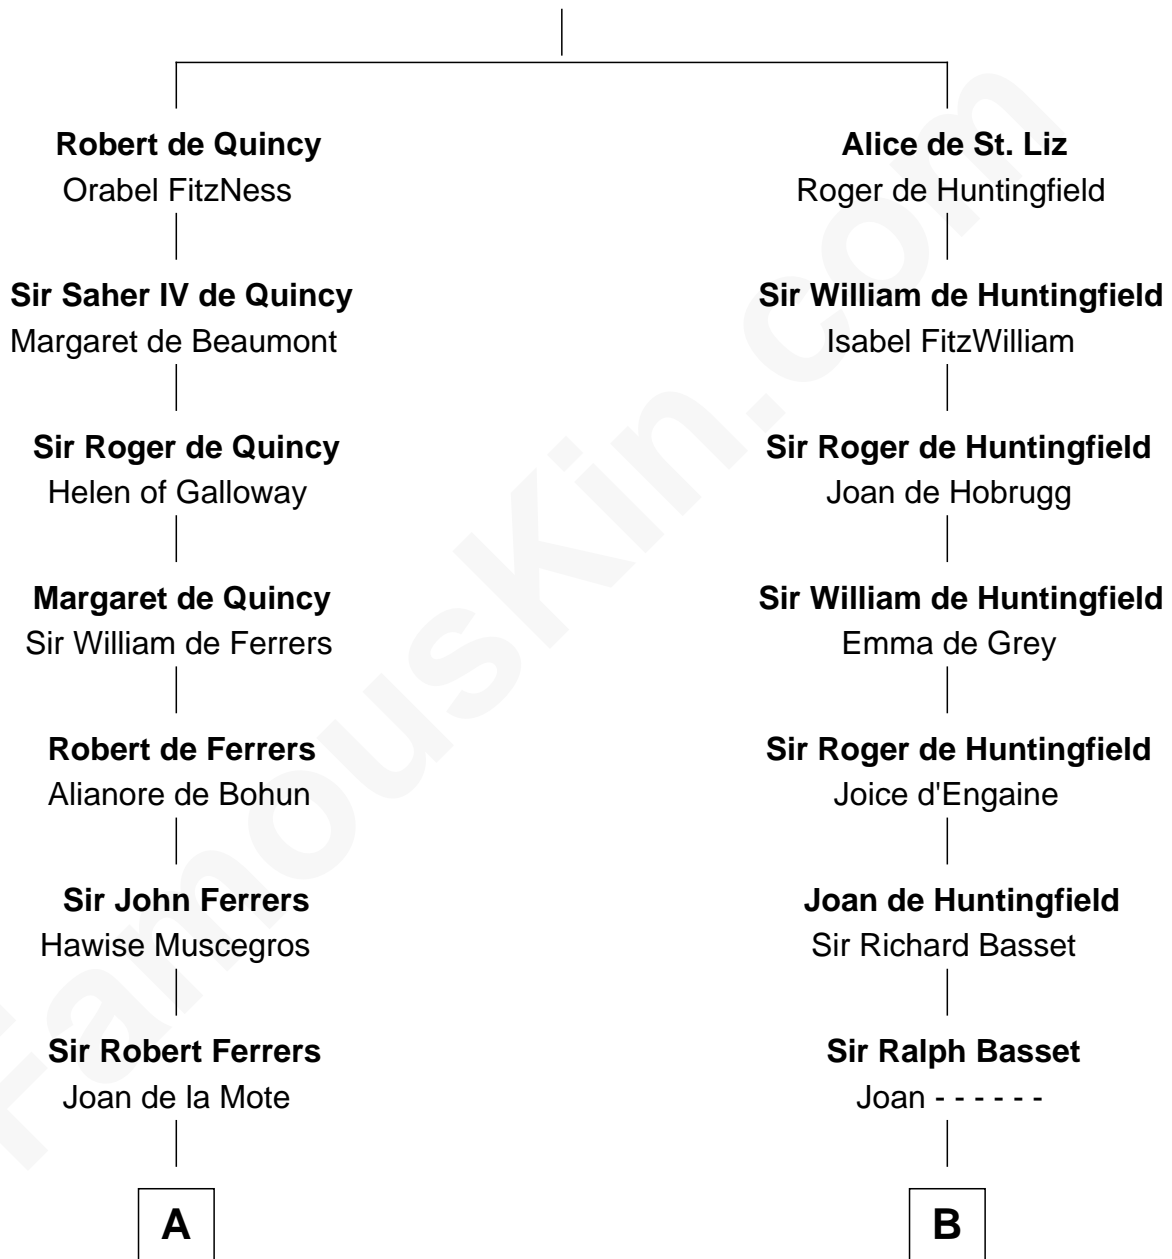

FamousKin.com

Relationship Chart of

Robert Treat Paine

Signer of the Declaration of Independence

20th cousin 1 time removed of

William Ellery

Signer of the Declaration of Independence

Saher I de Quincy

Maud de St. Liz

C

Mary Launce
Rev. John Sherman

Abigail Sherman
Rev. Samuel Willard

Abigail Willard
Rev. Samuel Treat

Eunice Treat
Thomas Paine

Robert Treat Paine
Signer of Declaration of Independence

D