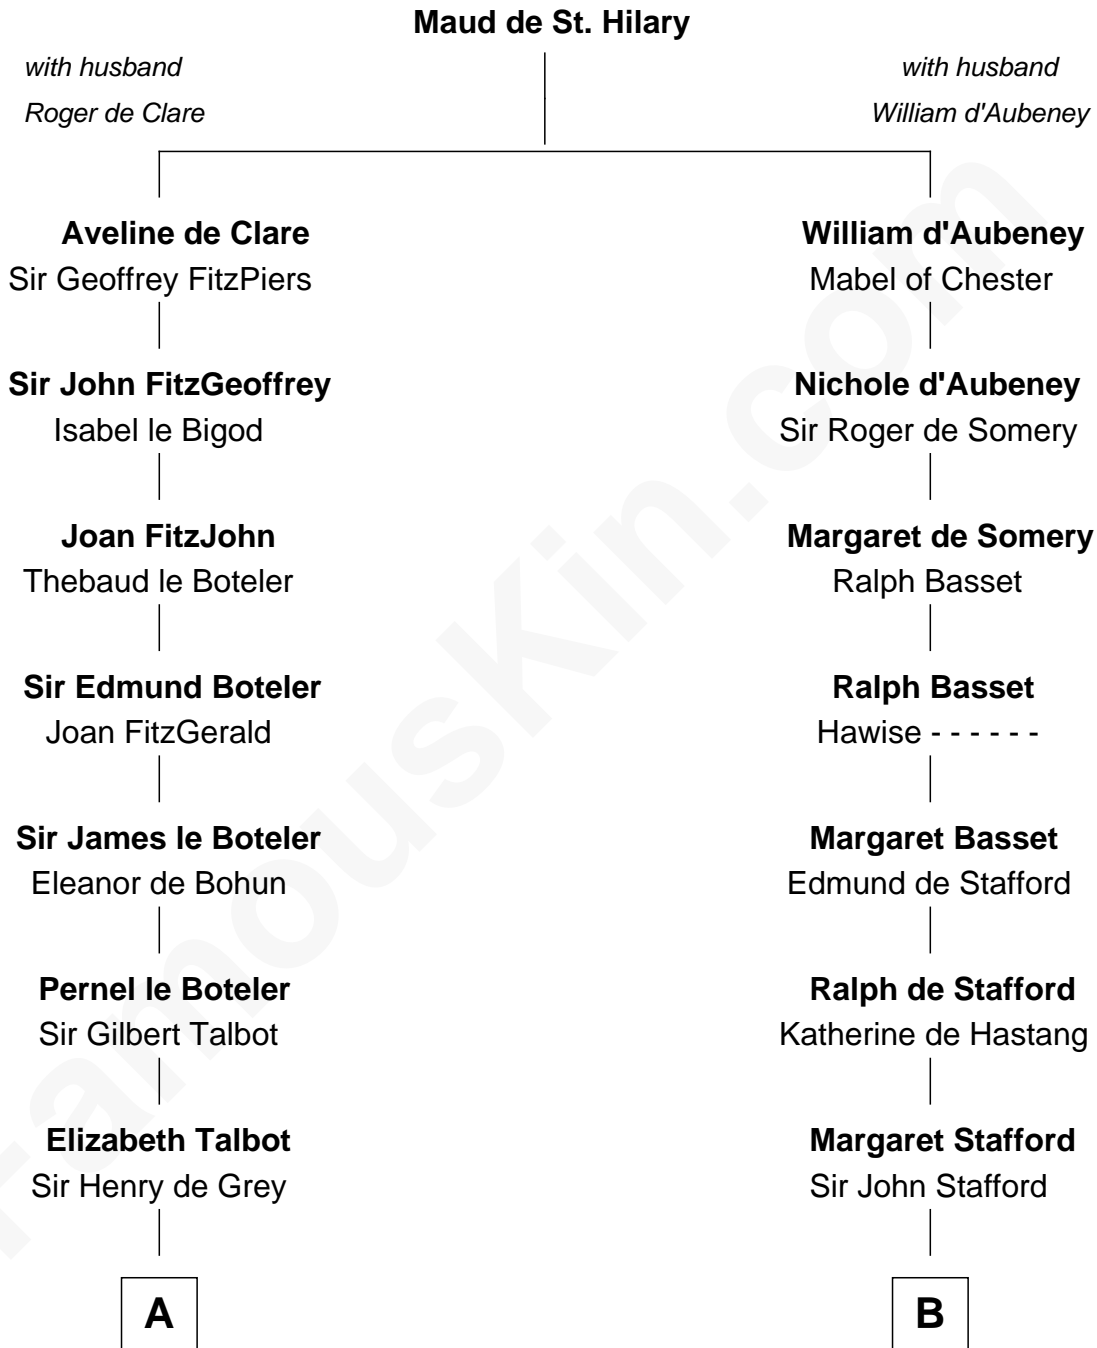

FamousKin.com

Relationship Chart of

Robert Treat Paine

Signer of the Declaration of Independence

19th cousin of

William Ellery

Signer of the Declaration of Independence

C

Abigail Willard
Rev. Samuel Treat

Eunice Treat
Thomas Paine

Robert Treat Paine
Signer of Declaration of Independence

D

Col. Job Almy
Ann Lawton

Elizabeth Almy
William Ellery

William Ellery
Signer of Declaration of Independence