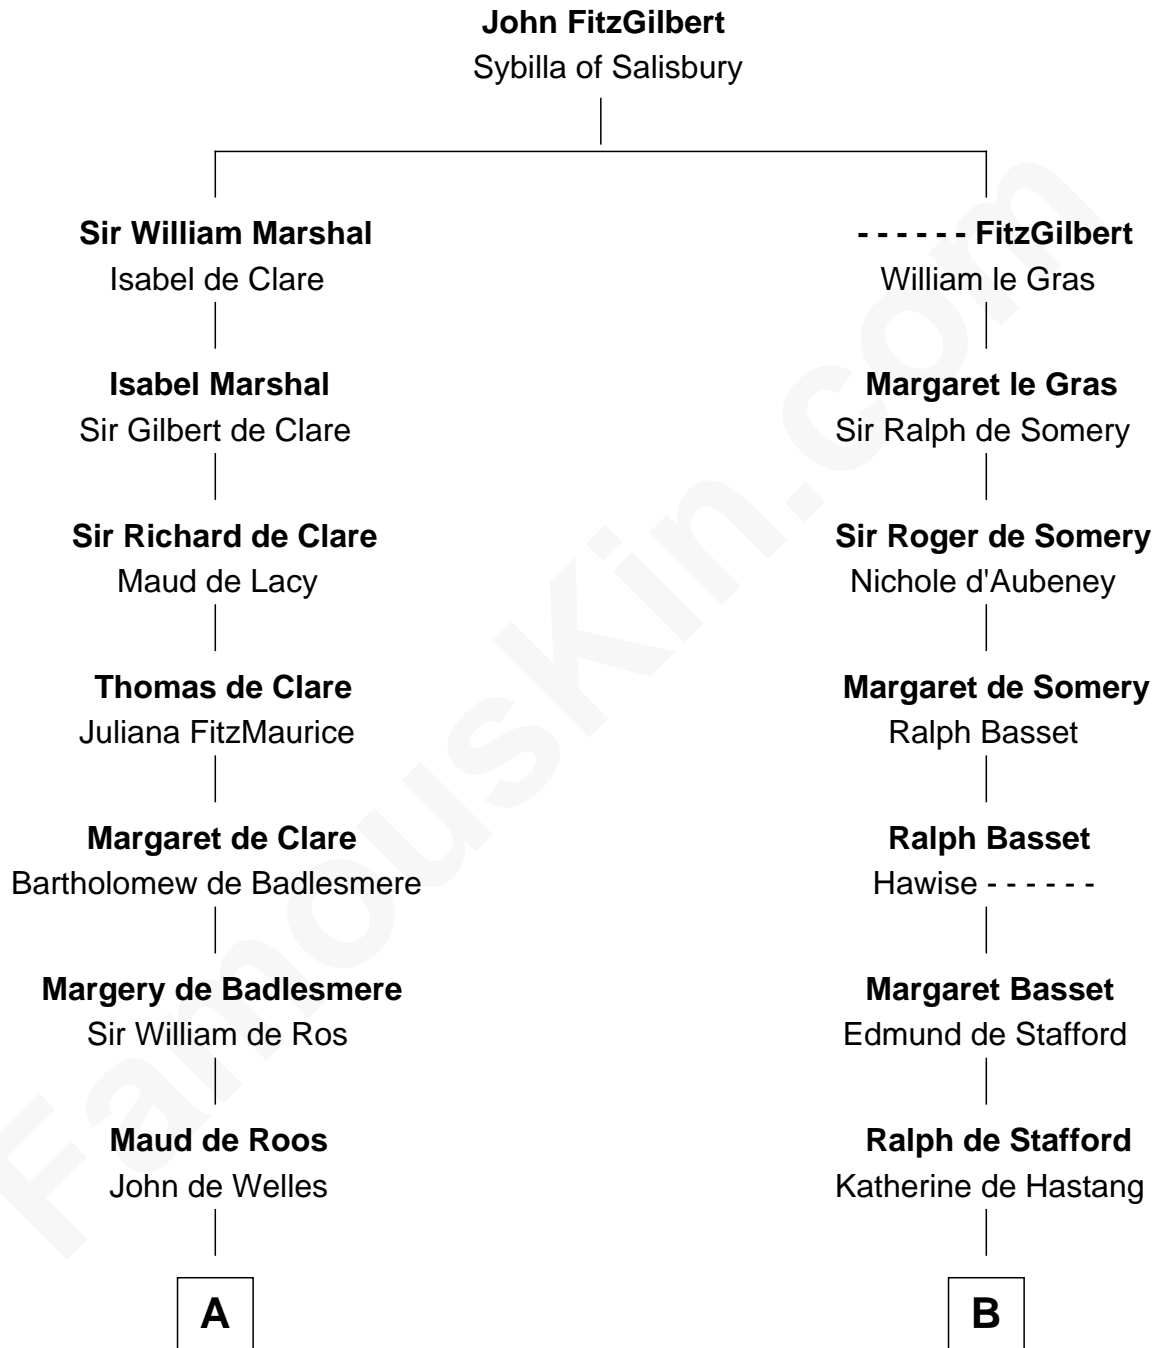

FamousKin.com

Relationship Chart of

Robert Treat Paine

Signer of the Declaration of Independence

19th cousin 1 time removed of

William Ellery

Signer of the Declaration of Independence

C

Abigail Willard
Rev. Samuel Treat

Eunice Treat
Thomas Paine

Robert Treat Paine
Signer of Declaration of Independence

D

Christopher Almy
Elizabeth Cornell

Col. Job Almy
Ann Lawton

Elizabeth Almy
William Ellery