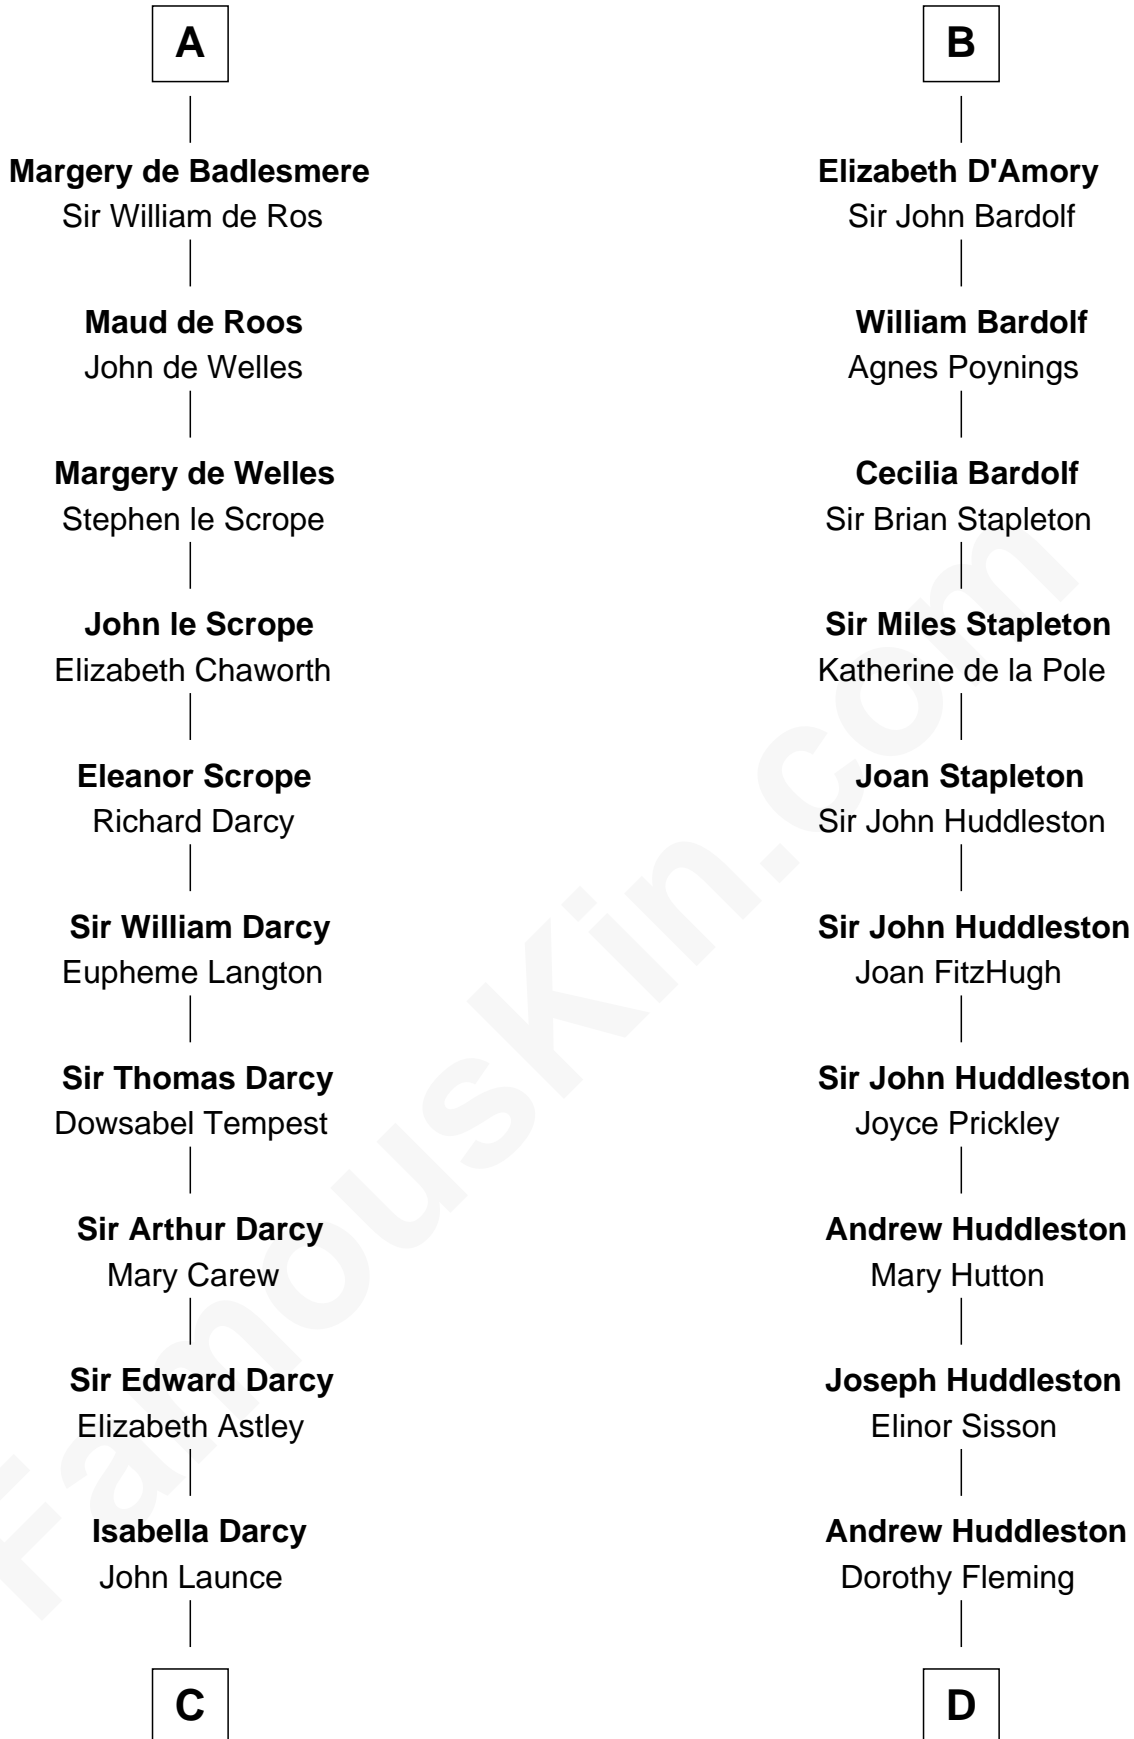

FamousKin.com Relationship Chart of

Robert Treat Paine

Signer of the Declaration of Independence

21st cousin of

Fletcher Christian

Leader of the mutiny on the Bounty

C

Mary Launce
Rev. John Sherman

Abigail Sherman
Rev. Samuel Willard

Abigail Willard
Rev. Samuel Treat

Eunice Treat
Thomas Paine

Robert Treat Paine

Signer of Declaration of Independence

D

Mary Huddleston
John Senhouse

Humphrey Senhouse
Eleanor Kirkby

Bridget Senhouse
John Christian

Charles Christian
Anne Dixon

Fletcher Christian

Leader of the mutiny on the Bounty

FamousKin.com