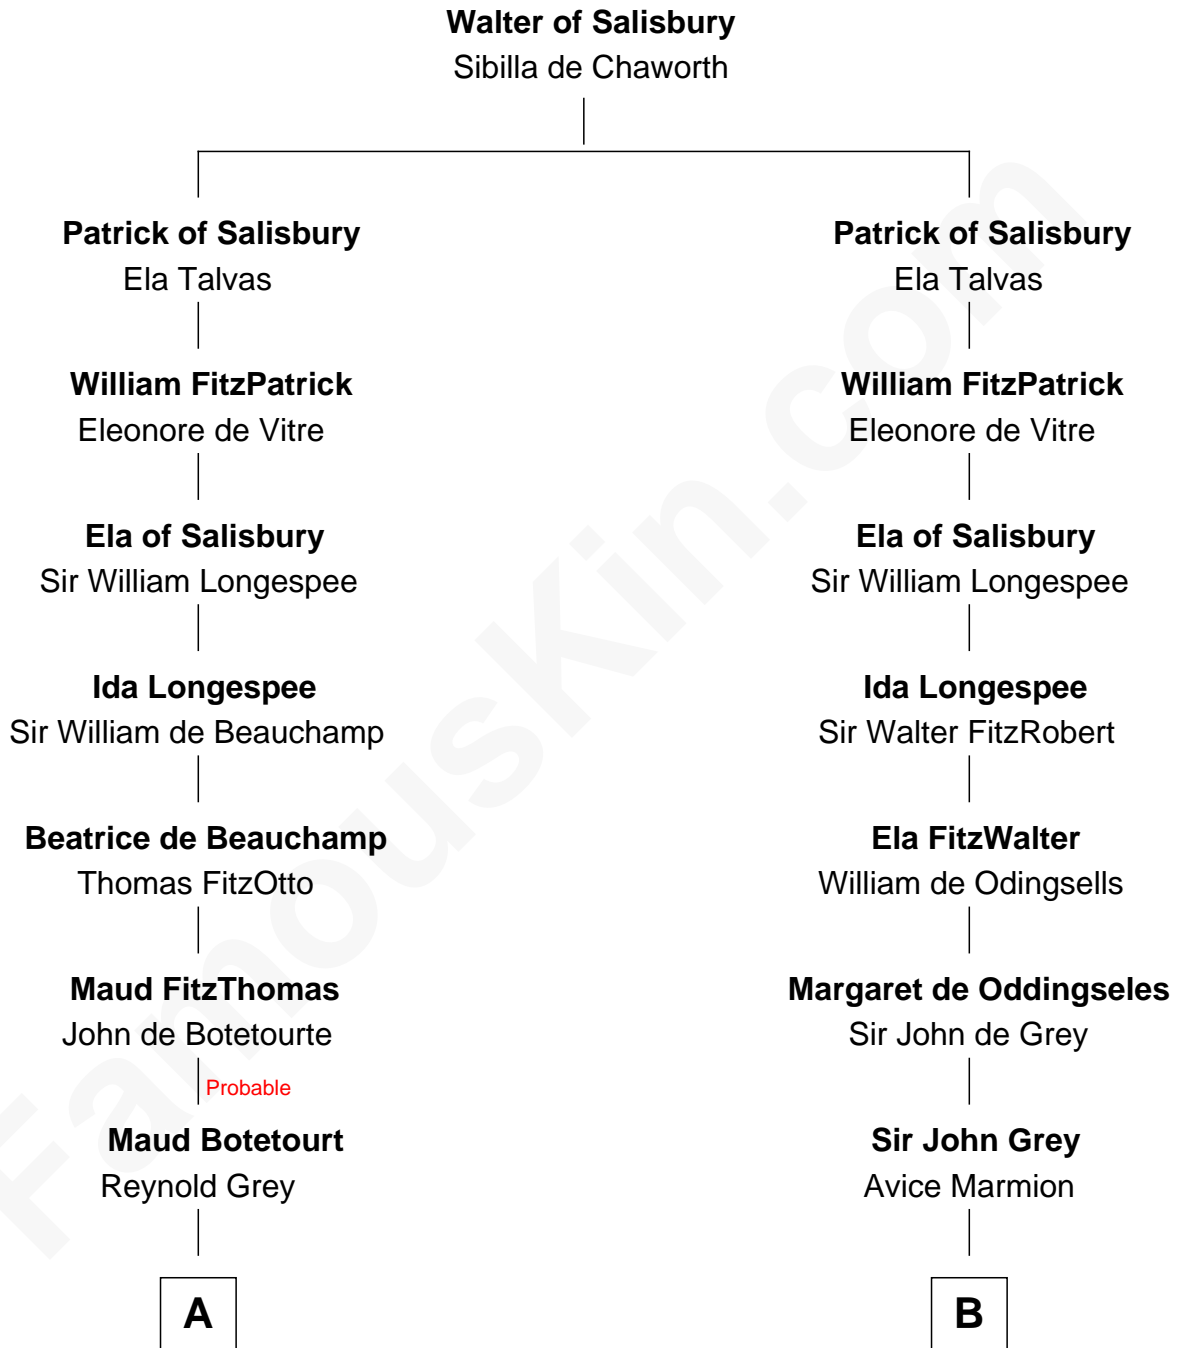

Fletcher Christian

Leader of the mutiny on the Bounty