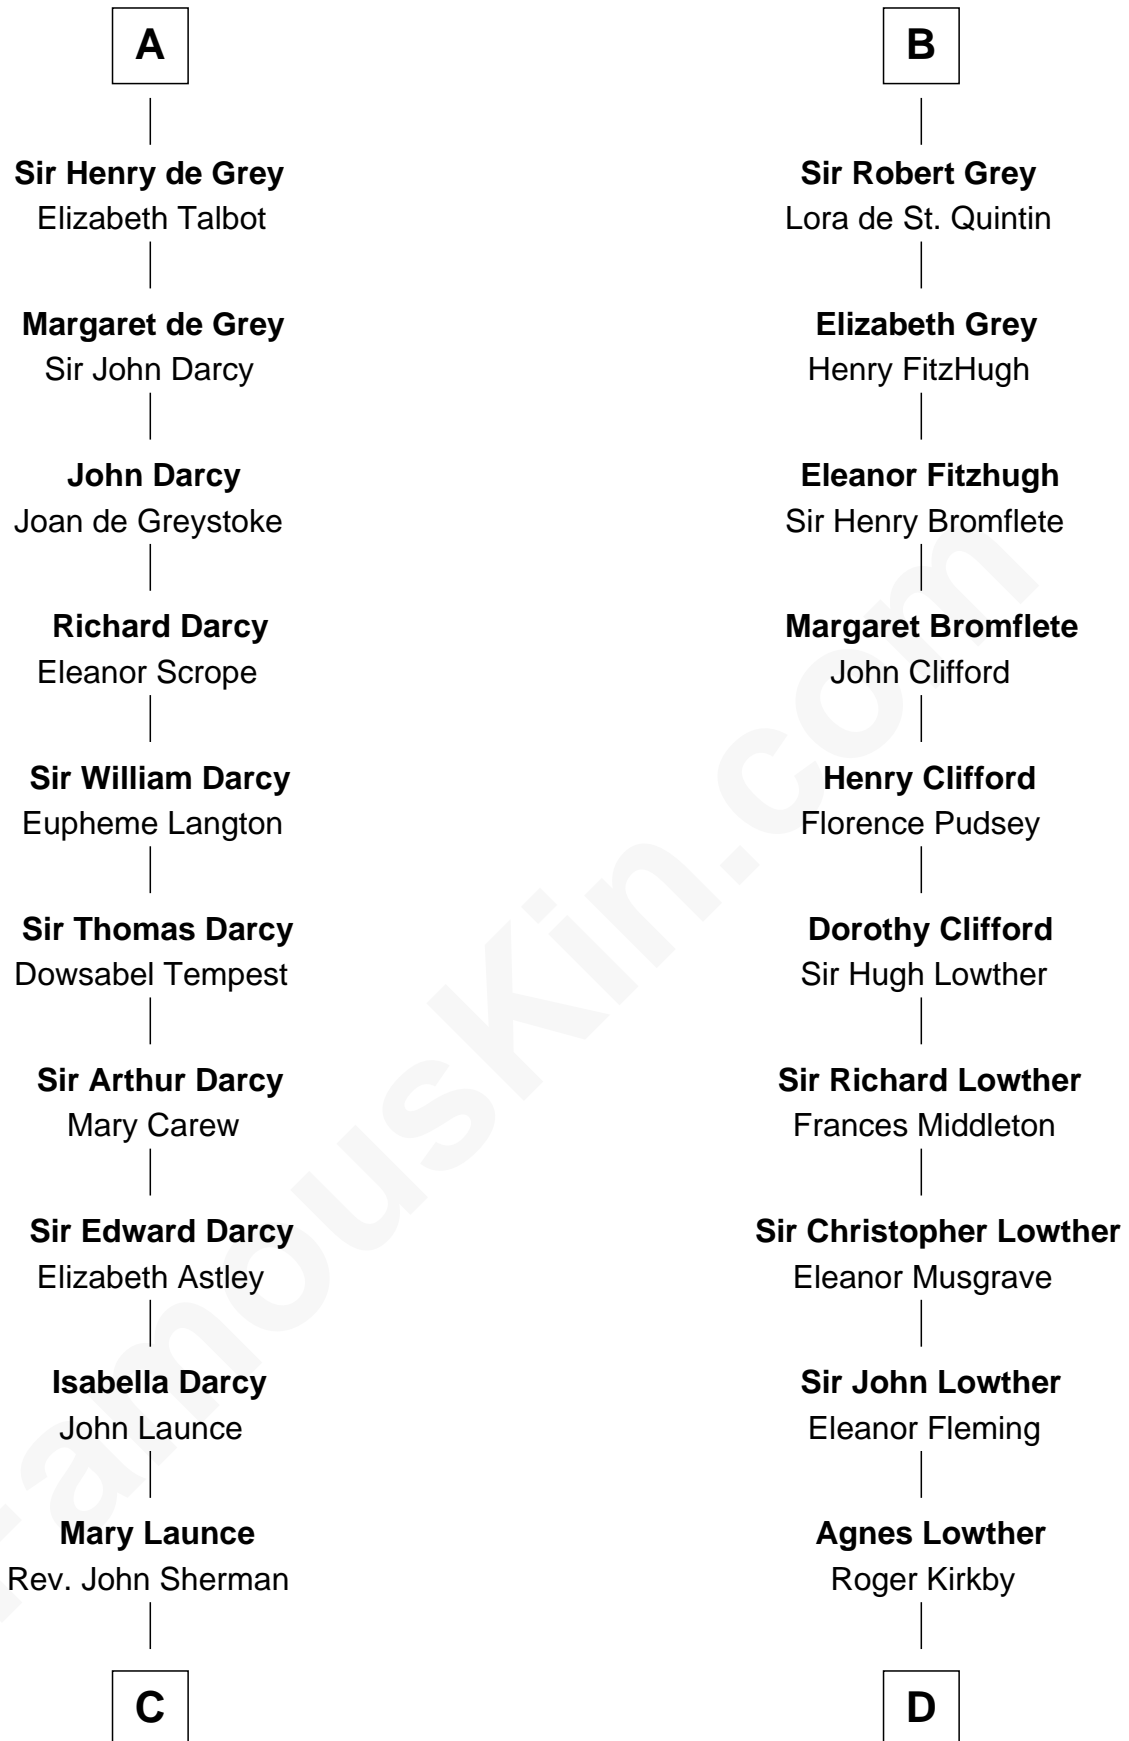

## Relationship Chart of

### Robert Treat Paine

*Signer of the Declaration of Independence*

20th cousin 1 time removed of

### Fletcher Christian

*Leader of the mutiny on the Bounty*

**C**

**Abigail Sherman**  
Rev. Samuel Willard

**Abigail Willard**  
Rev. Samuel Treat

**Eunice Treat**  
Thomas Paine

**Robert Treat Paine**  
*Signer of Declaration of Independence*

**D**

**William Kirkby**  
Joanna Furness

**Eleanor Kirkby**  
Humphrey Senhouse

**Bridget Senhouse**  
John Christian

**Charles Christian**  
Anne Dixon

**Fletcher Christian**  
*Leader of the mutiny on the Bounty*