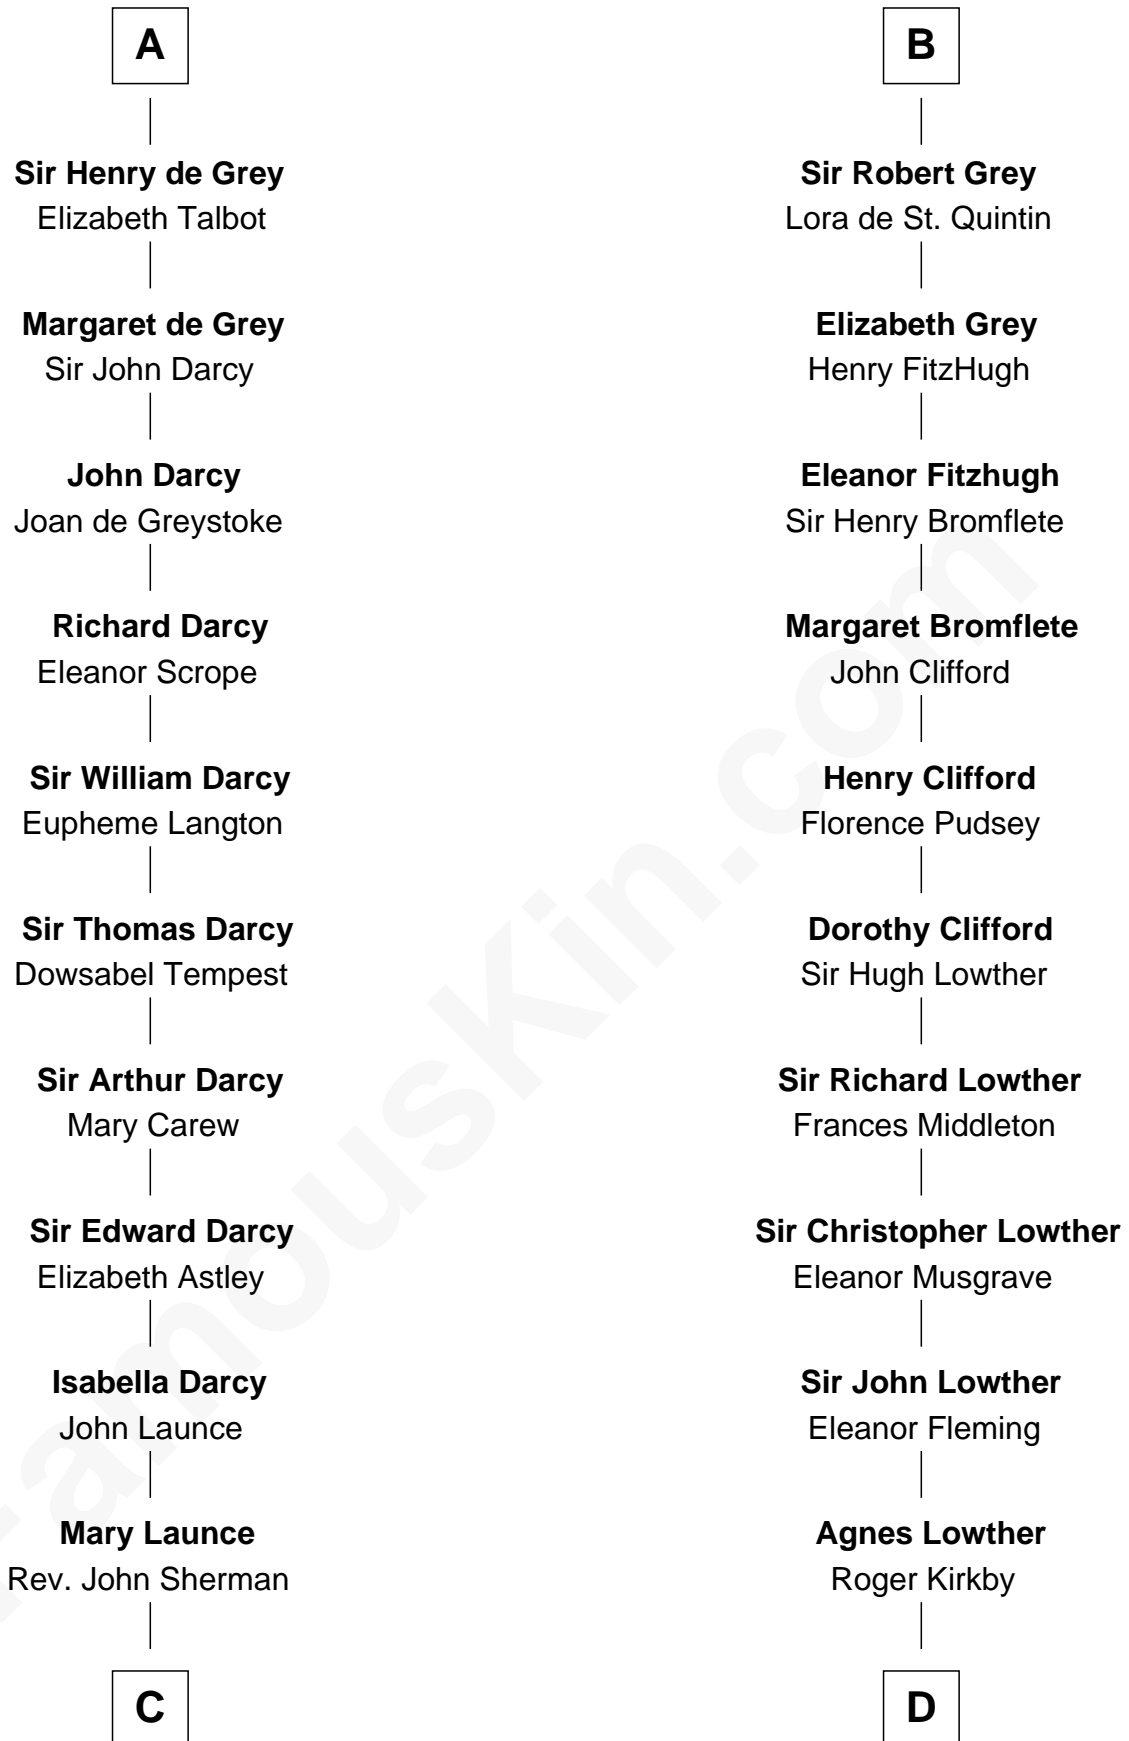

FamousKin.com

Relationship Chart of

Robert Treat Paine

Signer of the Declaration of Independence

20th cousin 1 time removed of

Fletcher Christian

Leader of the mutiny on the Bounty

C

Abigail Sherman
Rev. Samuel Willard

Abigail Willard
Rev. Samuel Treat

Eunice Treat
Thomas Paine

Robert Treat Paine
Signer of Declaration of Independence

D

William Kirkby
Joanna Furness

Eleanor Kirkby
Humphrey Senhouse

Bridget Senhouse
John Christian

Charles Christian
Anne Dixon

Fletcher Christian
Leader of the mutiny on the Bounty