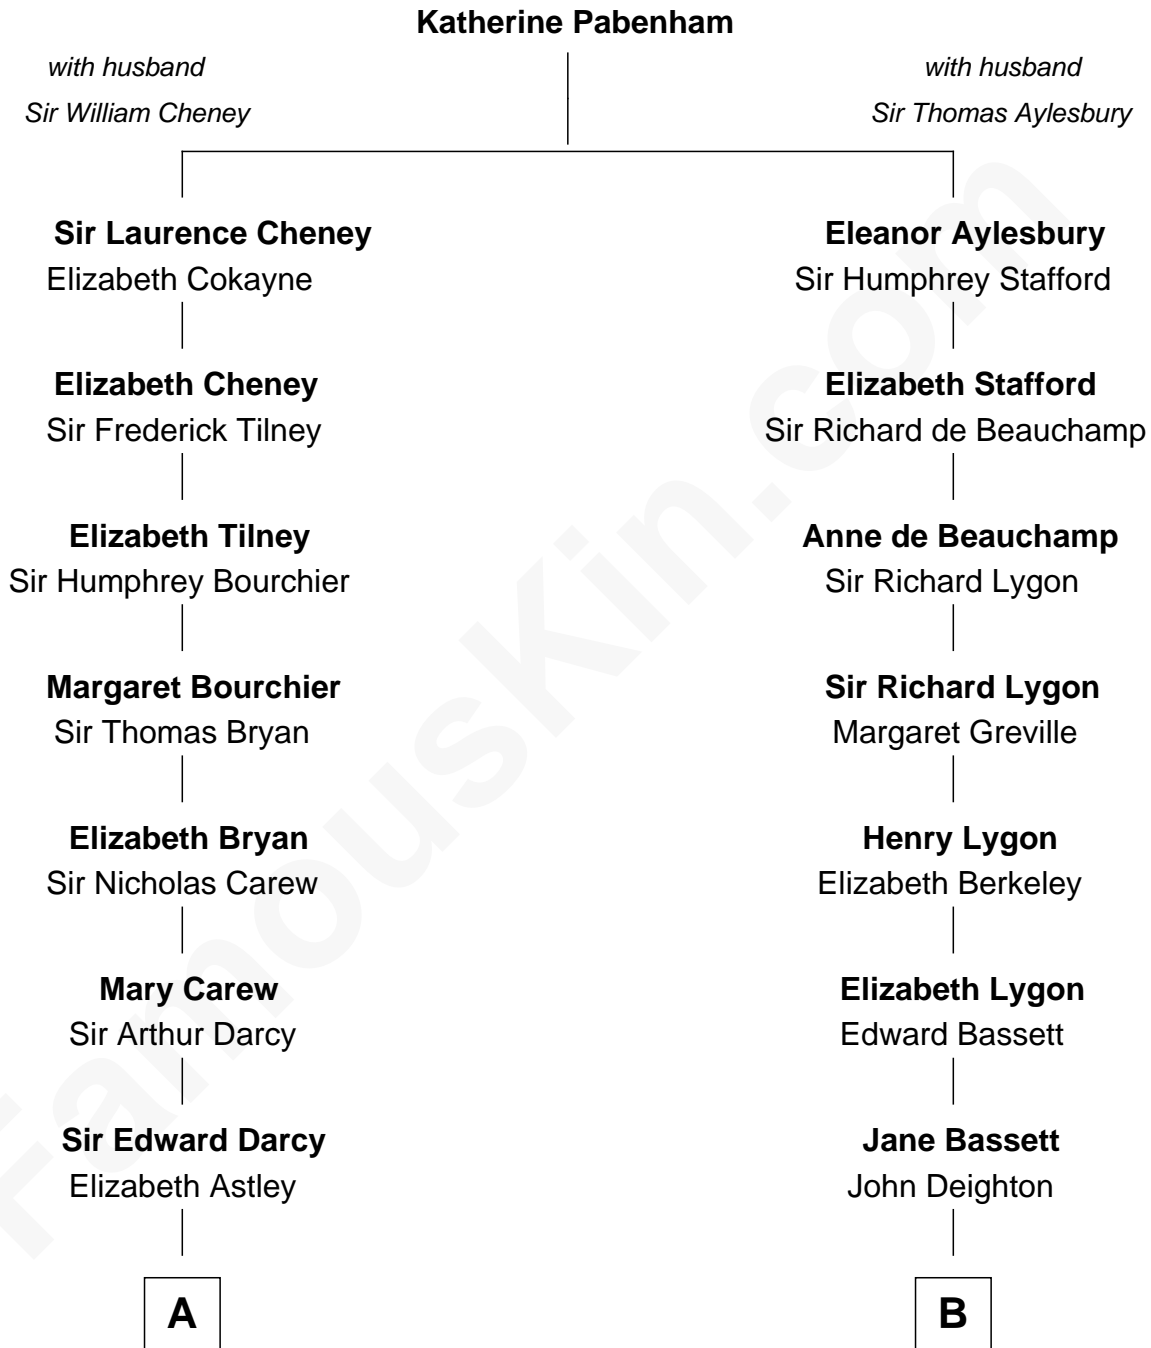

FamousKin.com

Relationship Chart of

Robert Treat Paine

Signer of the Declaration of Independence

12th cousin 7 times removed of

Michael Lookinland
TV Actor

C

Orrin Paul Lookinland

Madeline Tait

Paul Russell Lookinland

Karen Ruth McKinney

Michael Lookinland

TV Actor

FamousKin.com