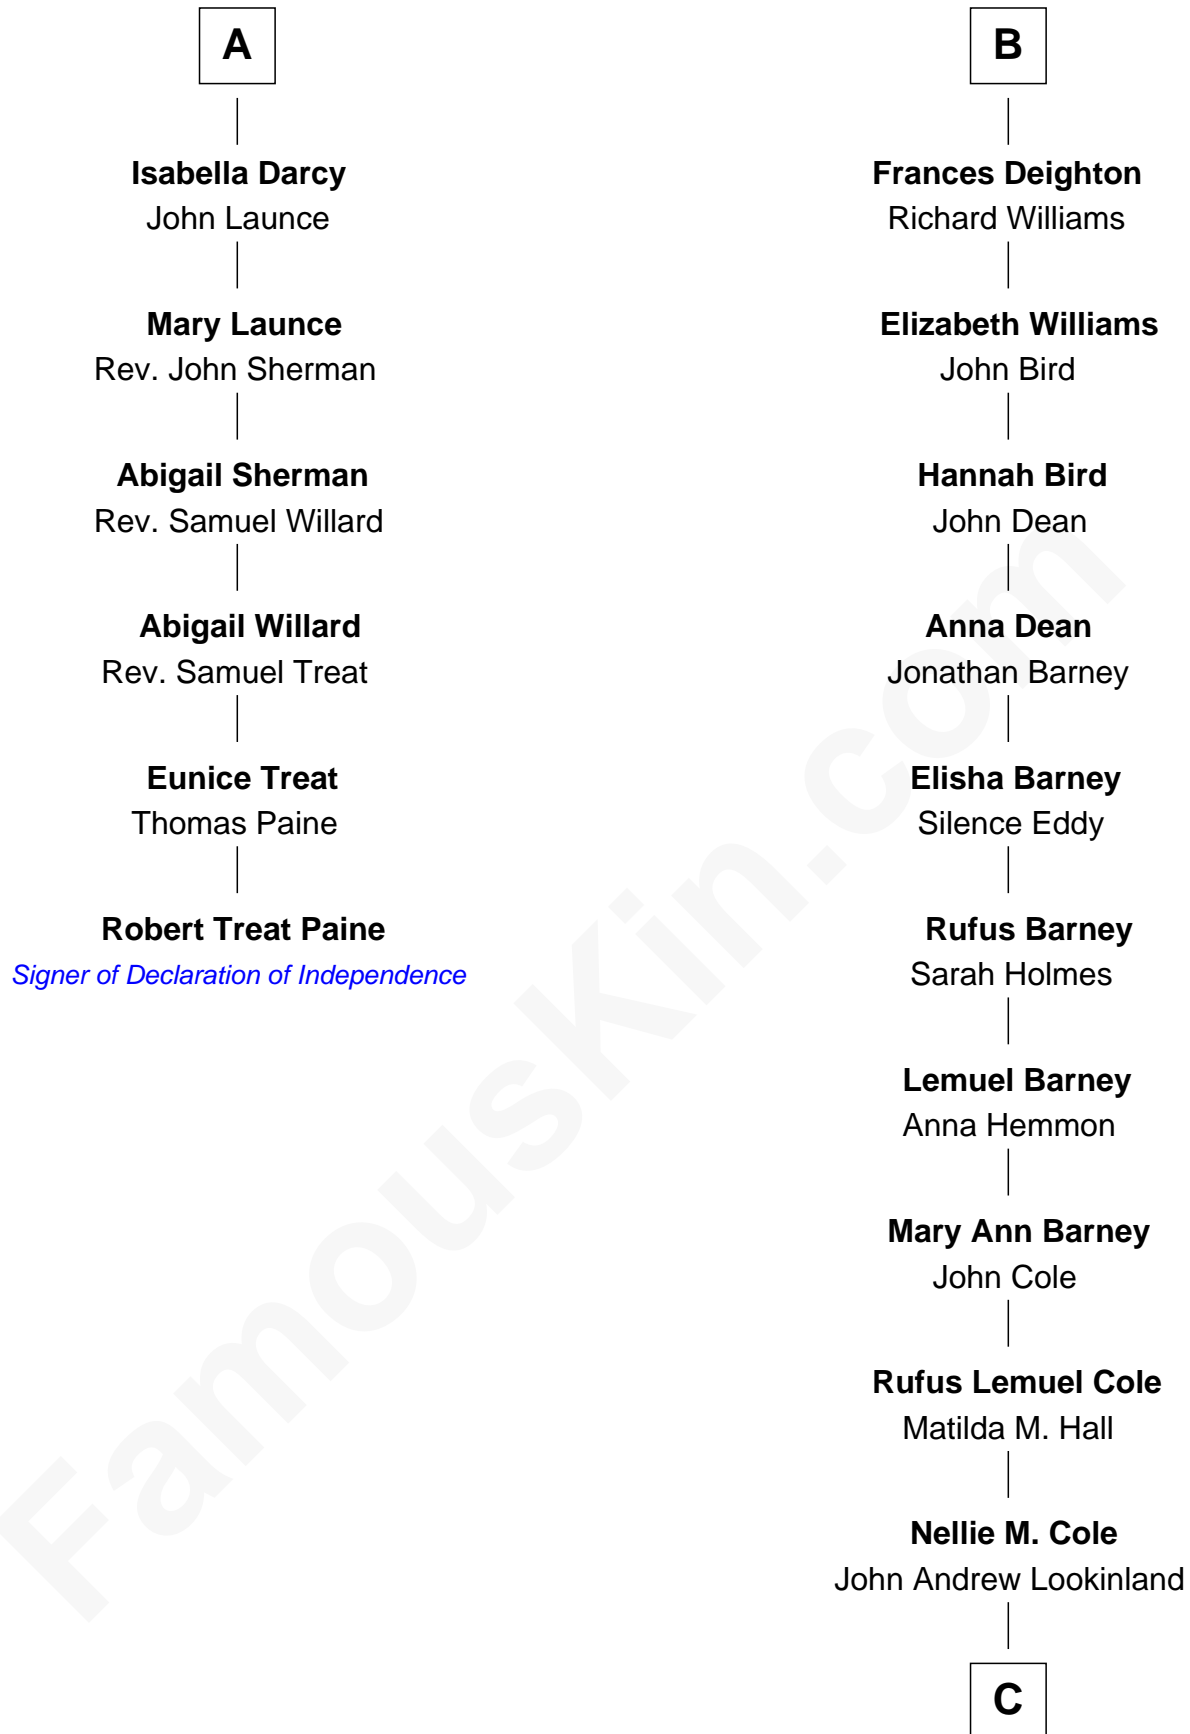

FamousKin.com

Relationship Chart of

Robert Treat Paine

Signer of the Declaration of Independence

12th cousin 7 times removed of

Michael Lookinland
TV Actor

C

Orrin Paul Lookinland

Madeline Tait

Paul Russell Lookinland

Karen Ruth McKinney

Michael Lookinland

TV Actor

FamousKin.com