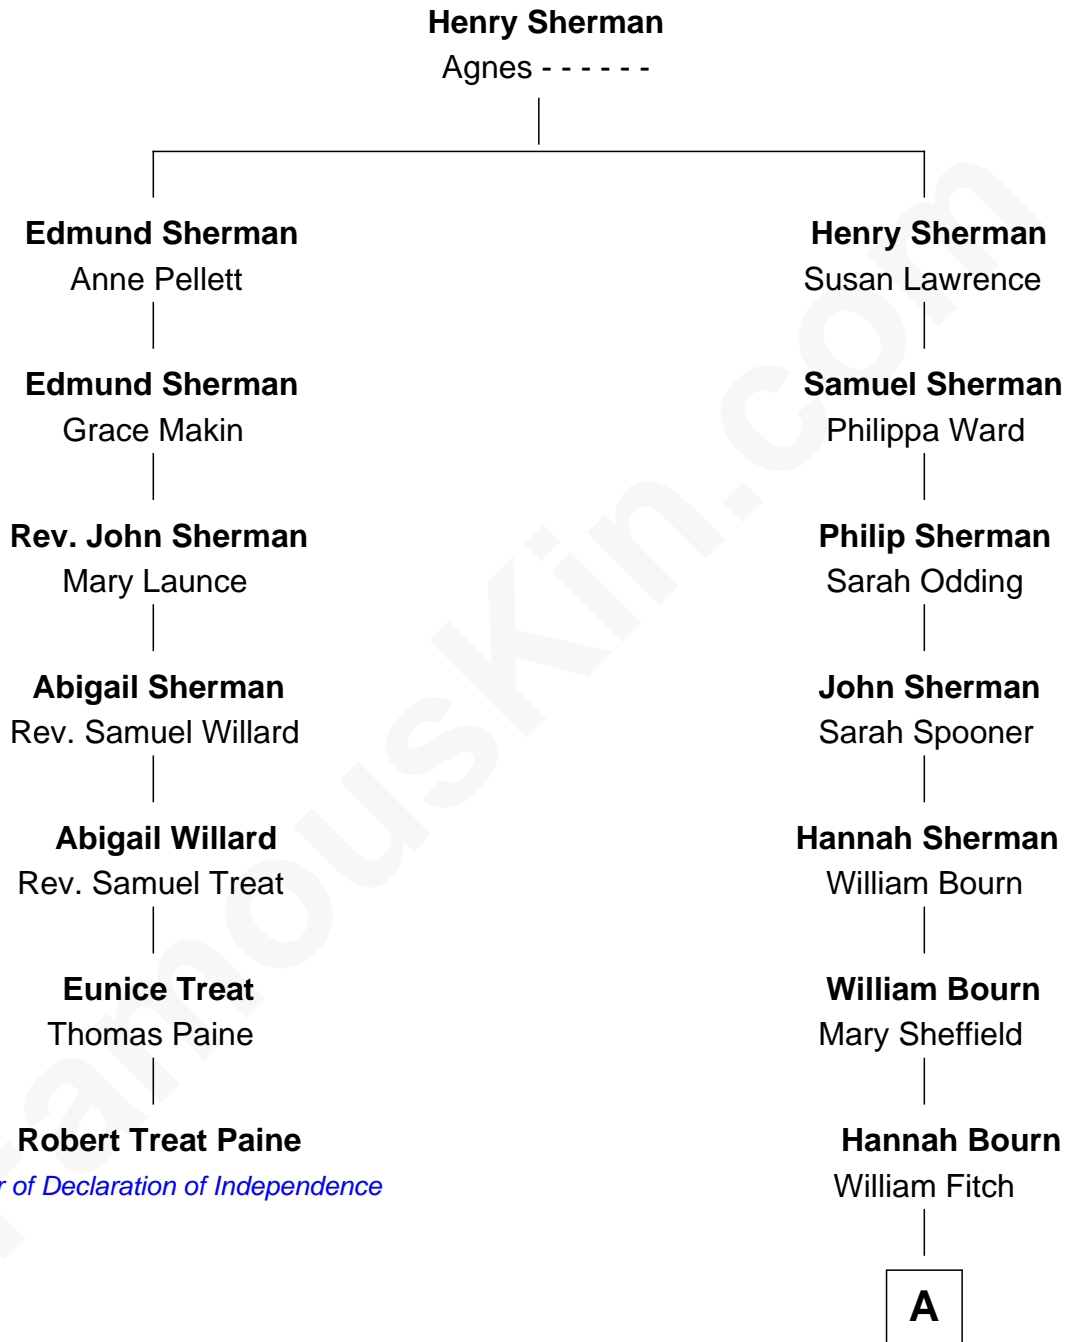

FamousKin.com

Relationship Chart of

Robert Treat Paine

Signer of the Declaration of Independence

6th cousin 8 times removed of

Nat Faxon

Actor, Comedian, Director and Screenwriter

A

Anna Fitch

Isaac Pierce

Levi Pierce

Betsey S. Wheeler

Warren S. Pierce

Eliza M. Sturdy

Alleda B. Pierce

Herbert Ira Conant