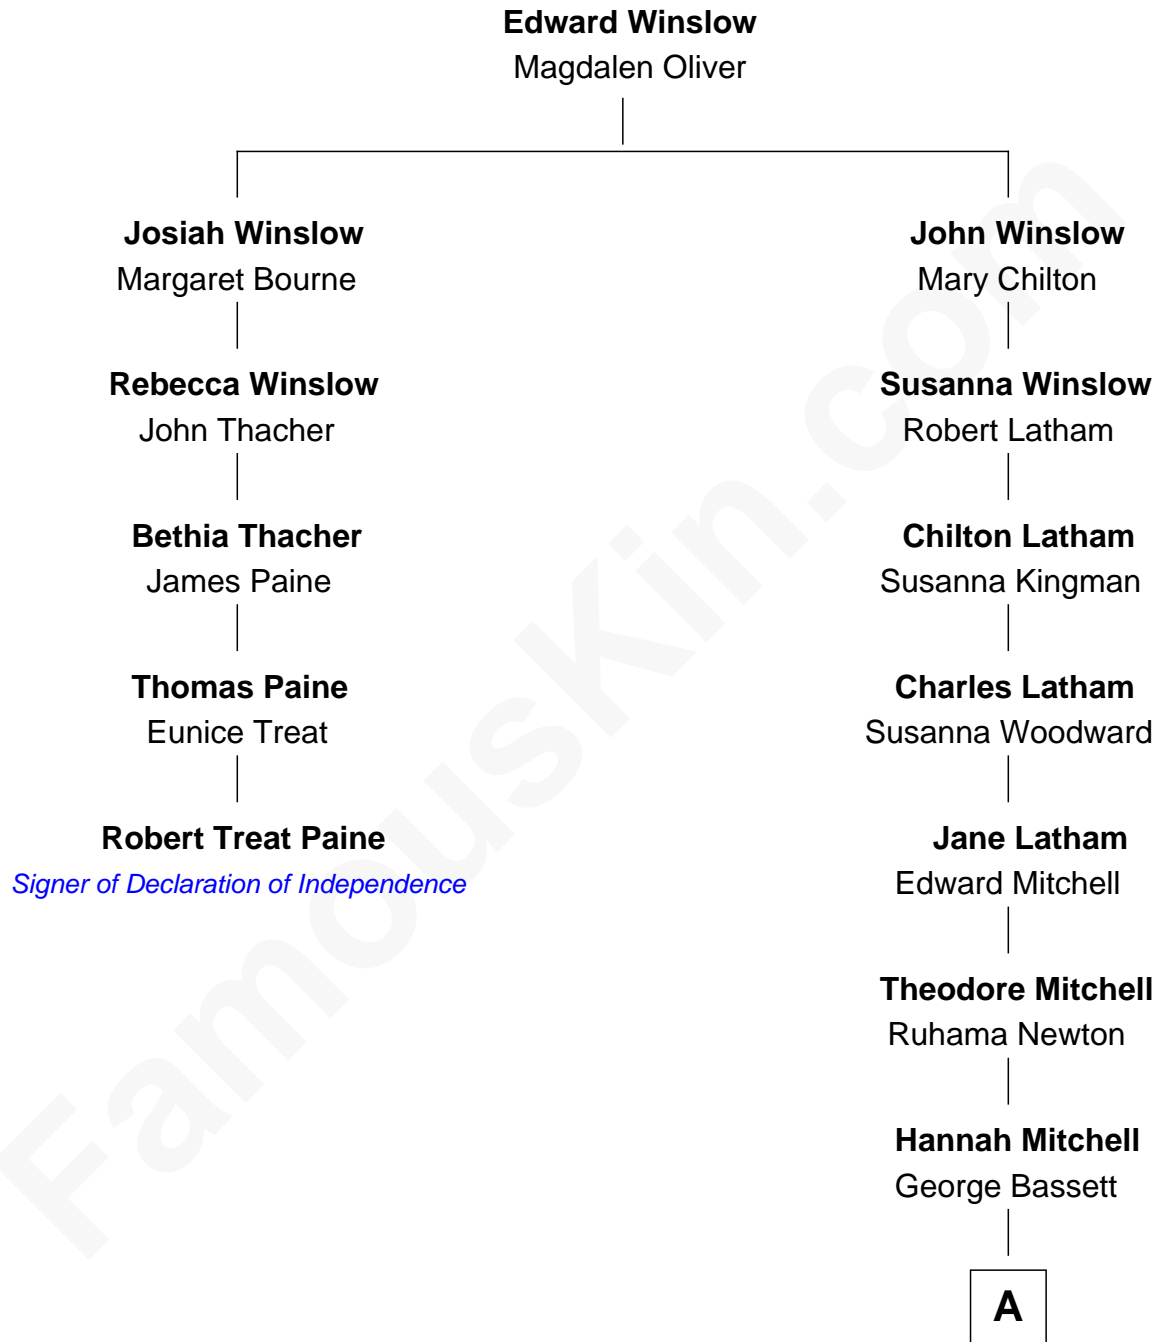

FamousKin.com

Relationship Chart of

Robert Treat Paine

Signer of the Declaration of Independence

4th cousin 8 times removed of

Nat Faxon

Actor, Comedian, Director and Screenwriter

A

|
Mary F. Bassett

Ira M. Conant
|

Herbert Ira Conant

Alleda B. Pierce
|

Marie Bassett Conant

Dr. Nathaniel Wales Faxon
|

William Otis Faxon

Frances Mary Parker
|