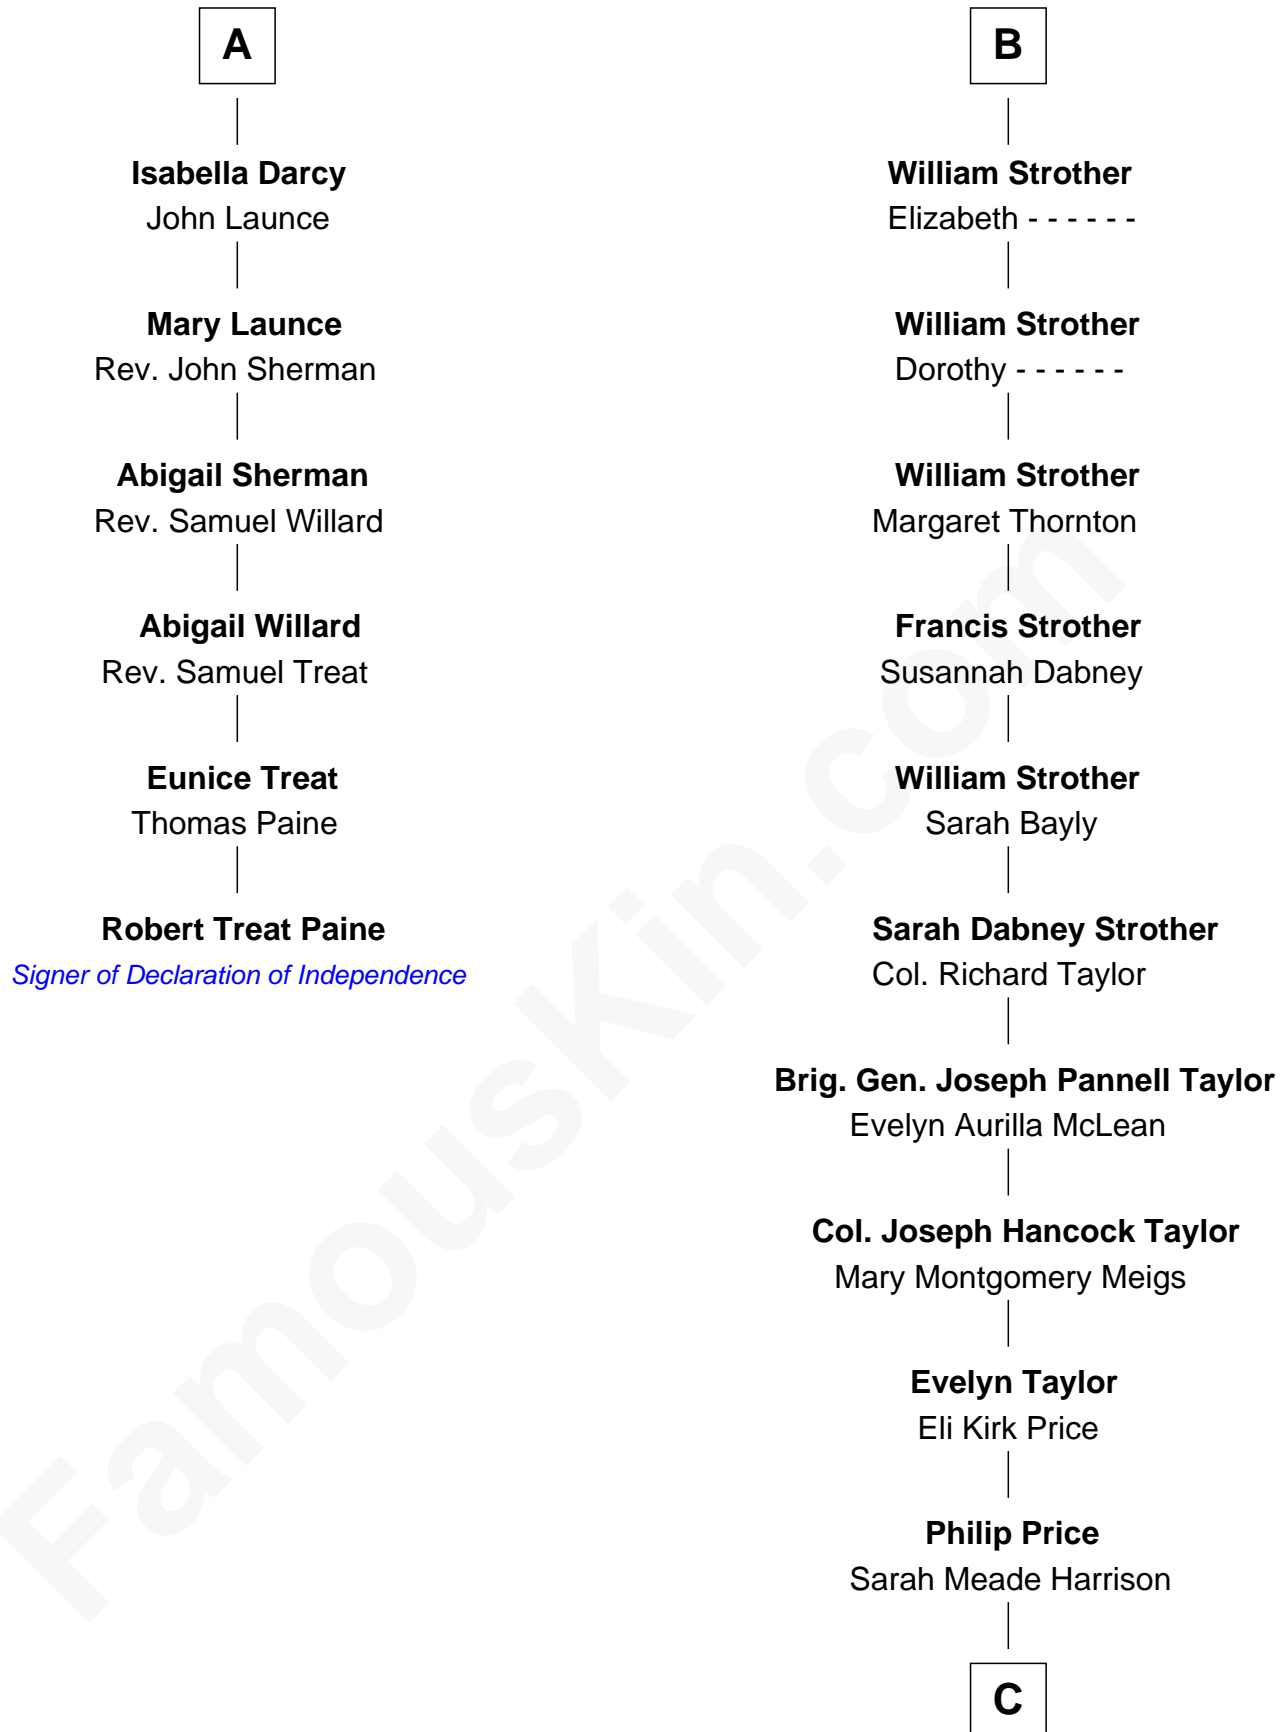

FamousKin.com

Relationship Chart of

Robert Treat Paine

Signer of the Declaration of Independence

12th cousin 6 times removed of

Parker Stevenson
TV and Movie Actor

C

Sarah Meade Price
Richard Stevenson Parker