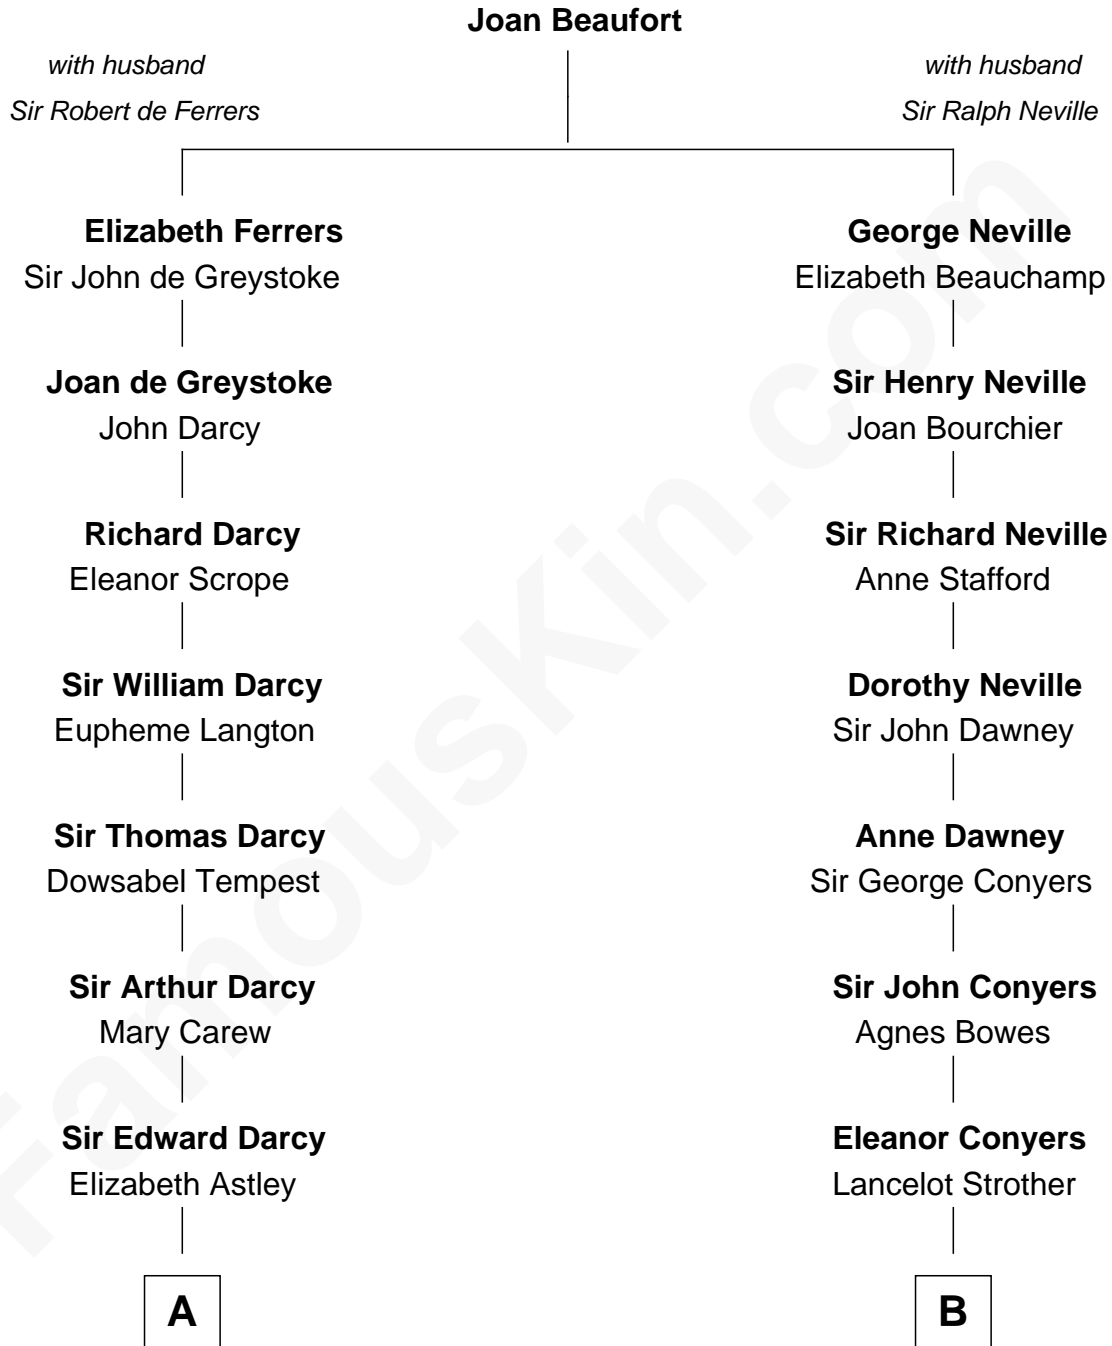

FamousKin.com

Relationship Chart of

Robert Treat Paine

Signer of the Declaration of Independence

12th cousin 6 times removed of

Parker Stevenson
TV and Movie Actor

C

Sarah Meade Price
Richard Stevenson Parker

Parker Stevenson
TV and Movie Actor

FamousKin.com