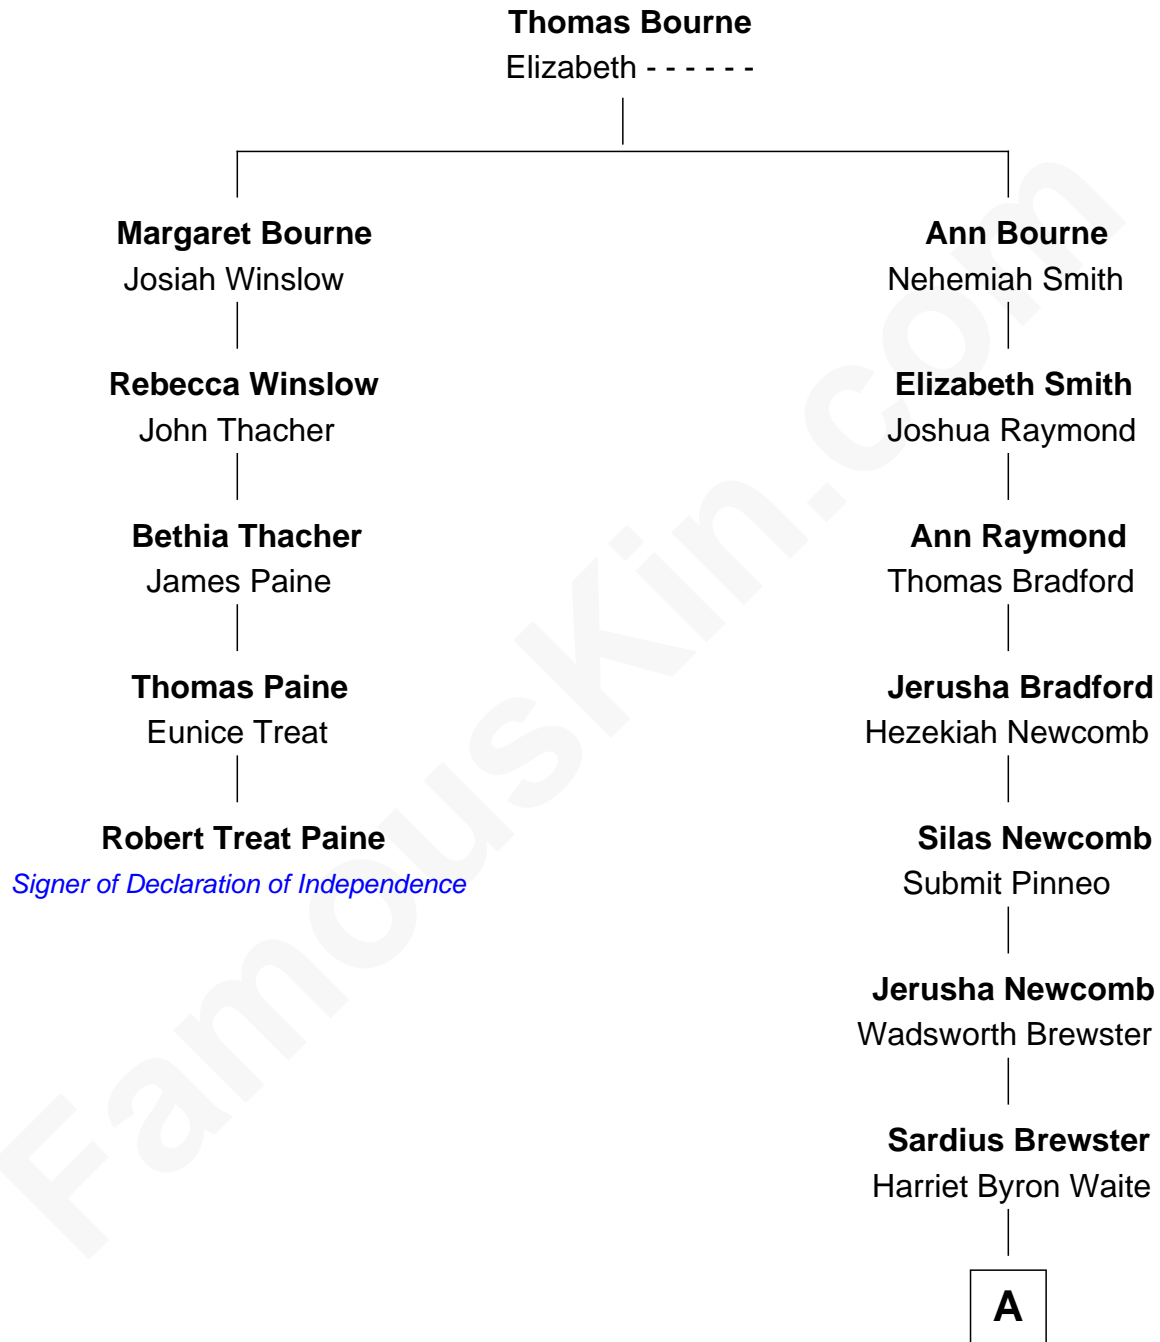

FamousKin.com

Relationship Chart of

Robert Treat Paine

Signer of the Declaration of Independence

4th cousin 7 times removed of

Diane Brewster

TV and Movie Actress

A

|
Waite Wadsworth Brewster

Abbey Turney Seeley

|
Arthur Seeley Brewster

Annie Harriet Byard

|
Reginald Raymond Brewster

Grace Anna Sloane

|
Phillip Sloane Brewster

Geraldine Craddock