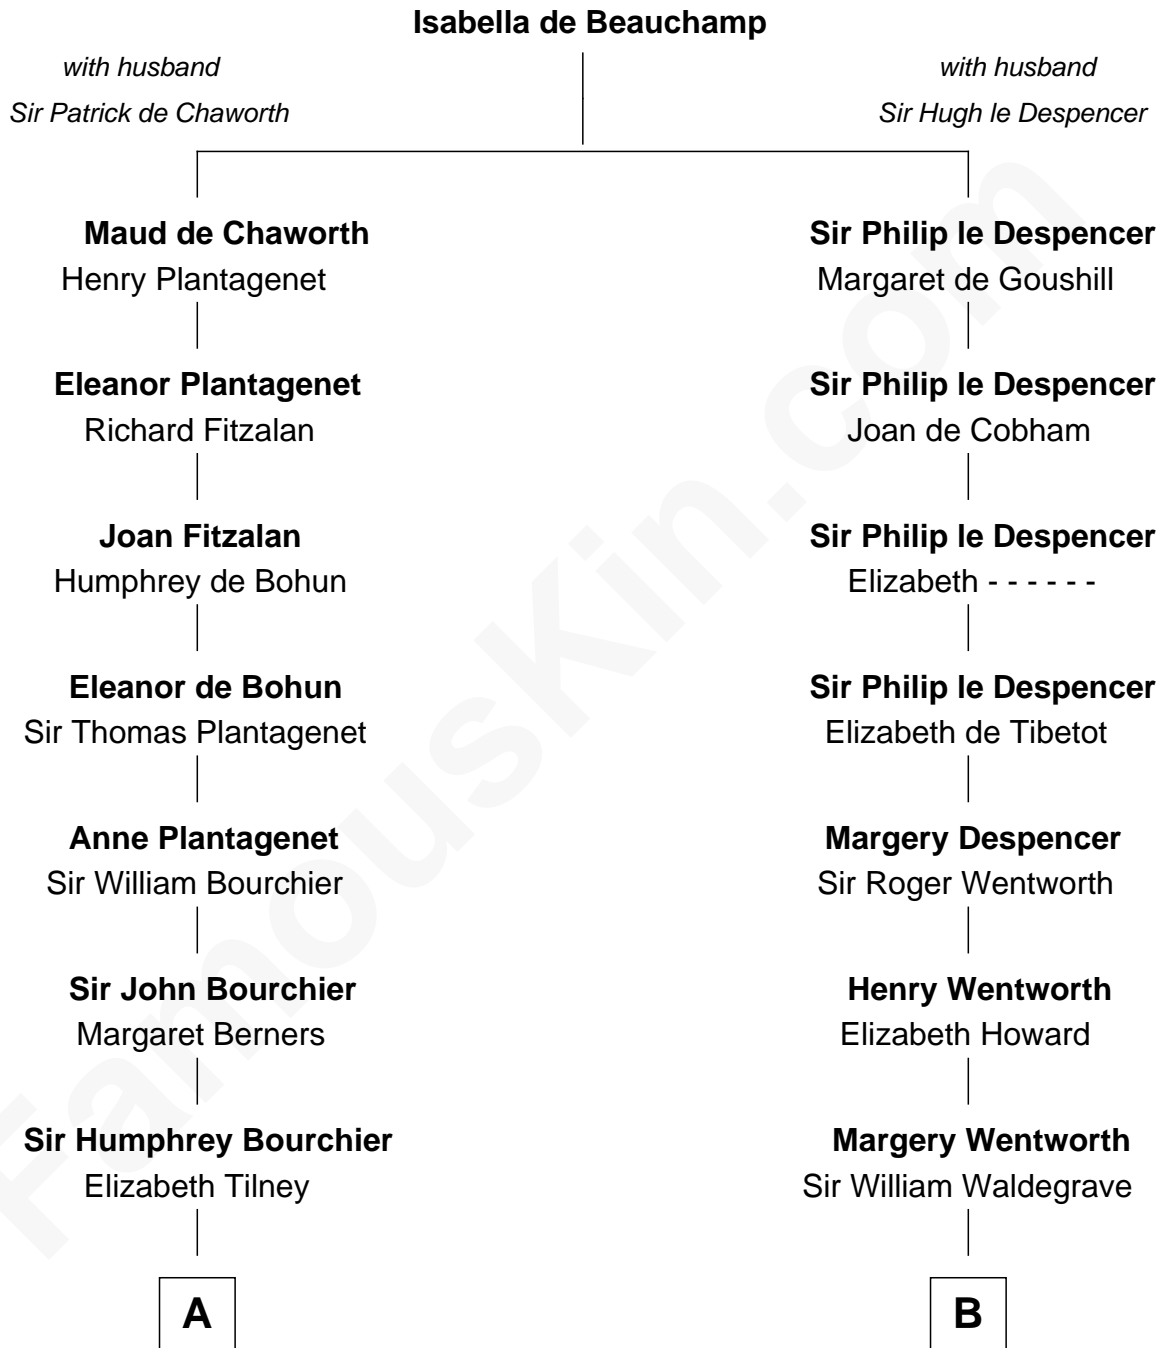

FamousKin.com

Relationship Chart of

Robert Treat Paine

Signer of the Declaration of Independence

16th cousin 5 times removed of

Bob Moore

Co-Founder, Bob's Red Mill

C

Morris Fox

Sarah A. Smith

Violette Fox

Daniel Francis Learnard

Clinton Morris Learnard

Gertrude Maud Yost

Doris Dell Learnard

Kenneth Earl Moore

Bob Moore

Co-Founder, Bob's Red Mill