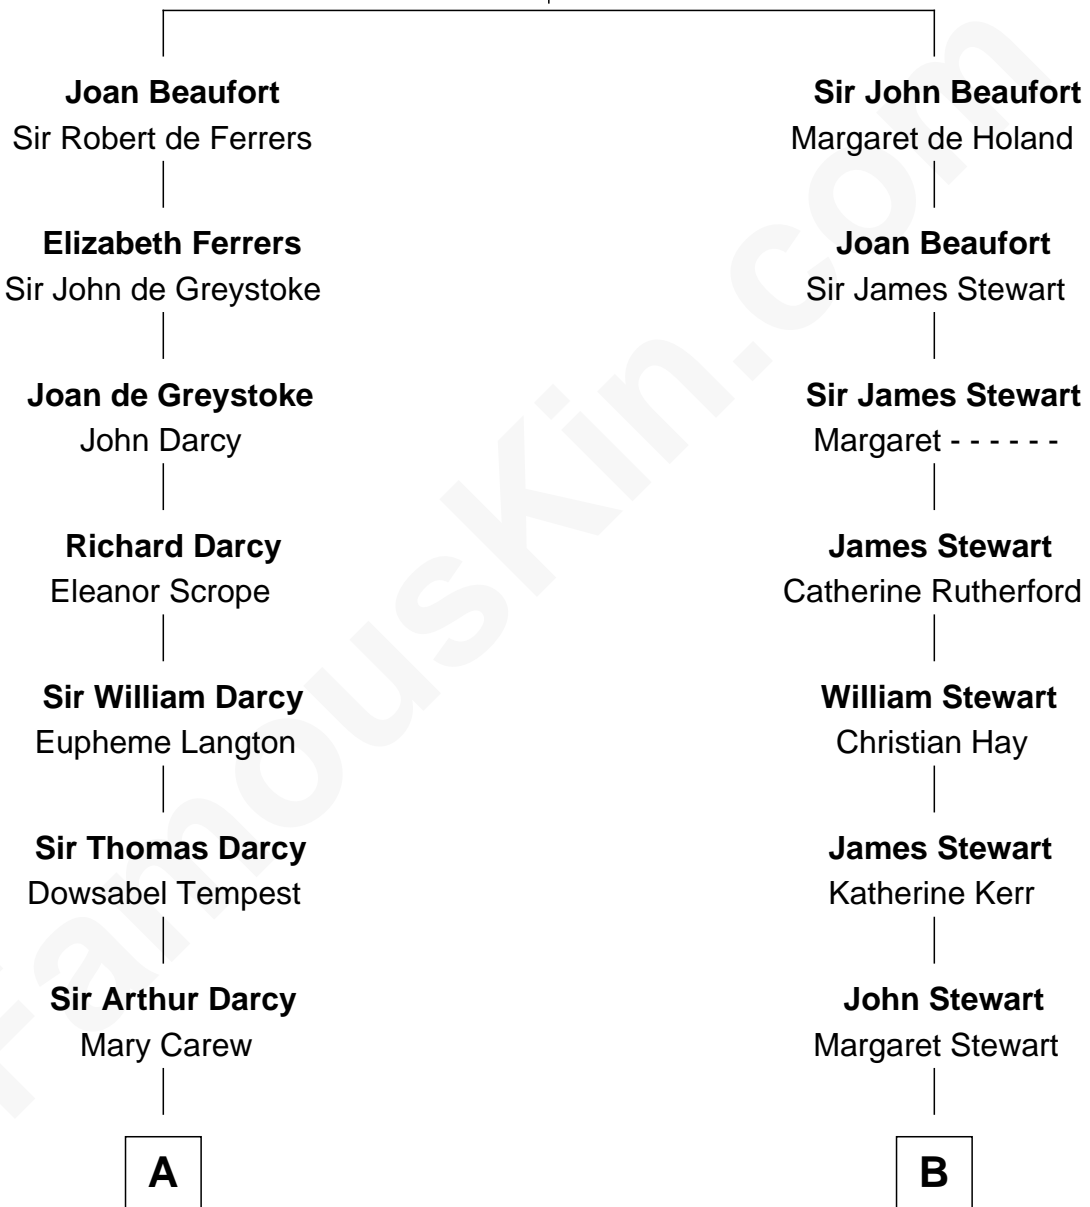

FamousKin.com

Relationship Chart of

Robert Treat Paine

Signer of the Declaration of Independence

13th cousin 3 times removed of

Johnny Mercer

Songwriter and Co-Founder of Capitol Records

John of Gaunt
Katherine Roet