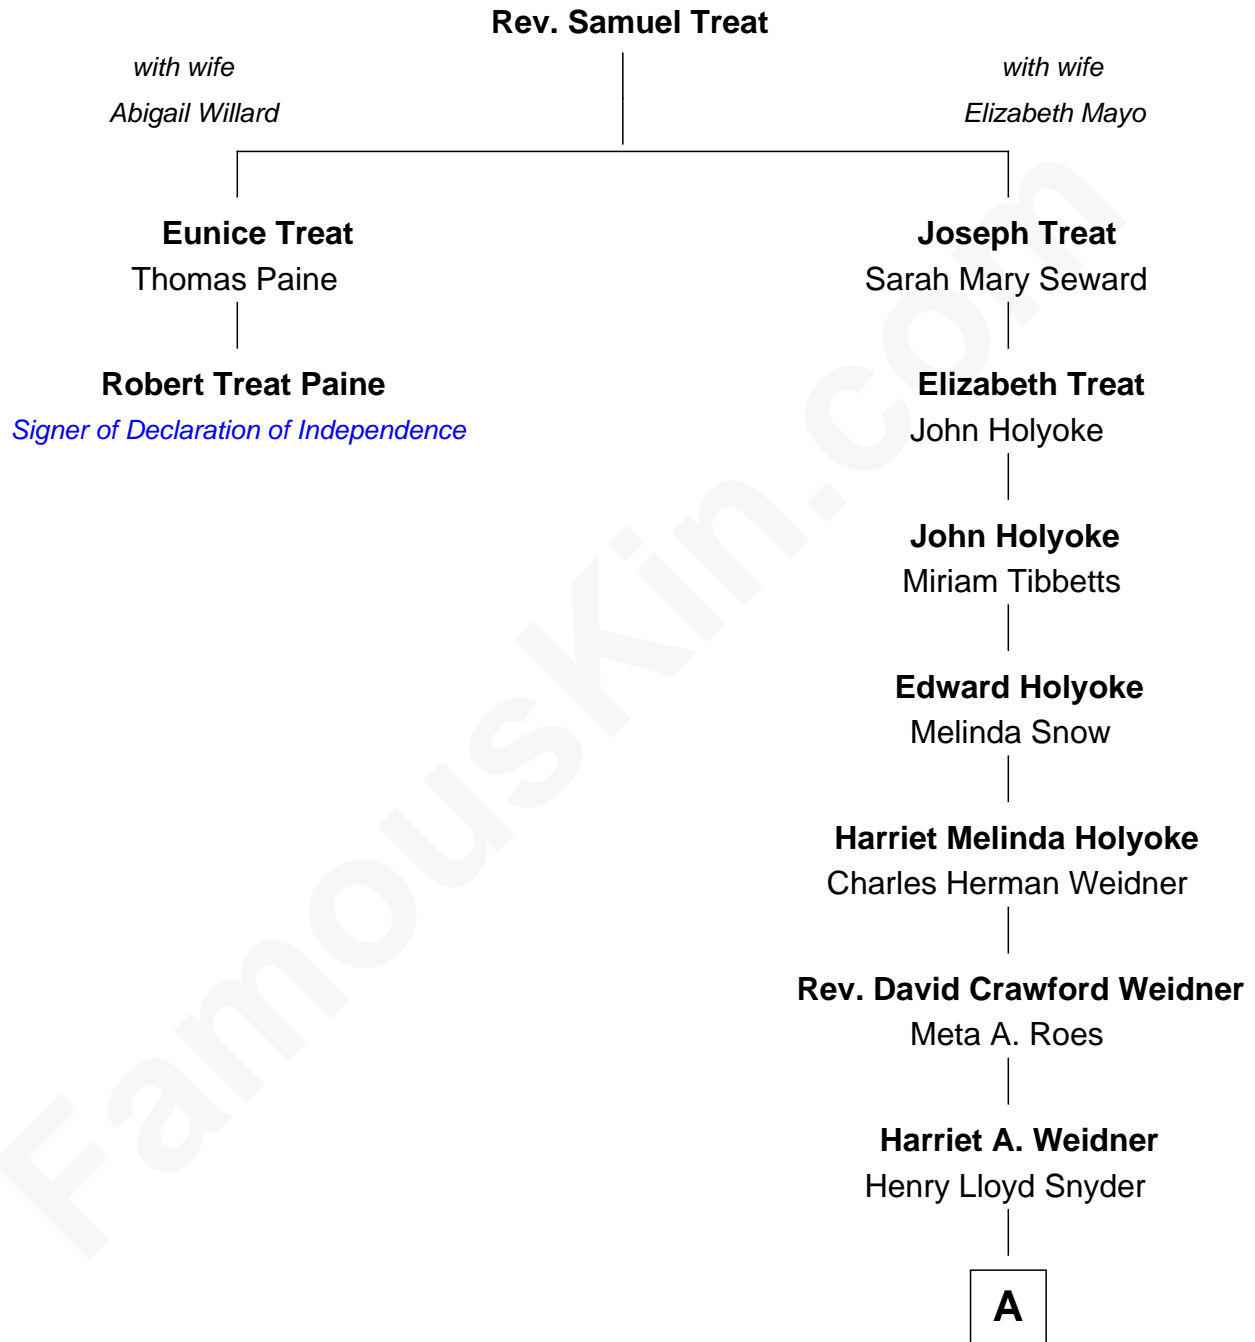

FamousKin.com

Relationship Chart of

Robert Treat Paine

Signer of the Declaration of Independence

1st cousin 7 times removed of

Zach Snyder
Filmmaker

A

Charles Edward Snyder
Marsha Manley Reeves

Zach Snyder
Filmmaker

FamousKin.com