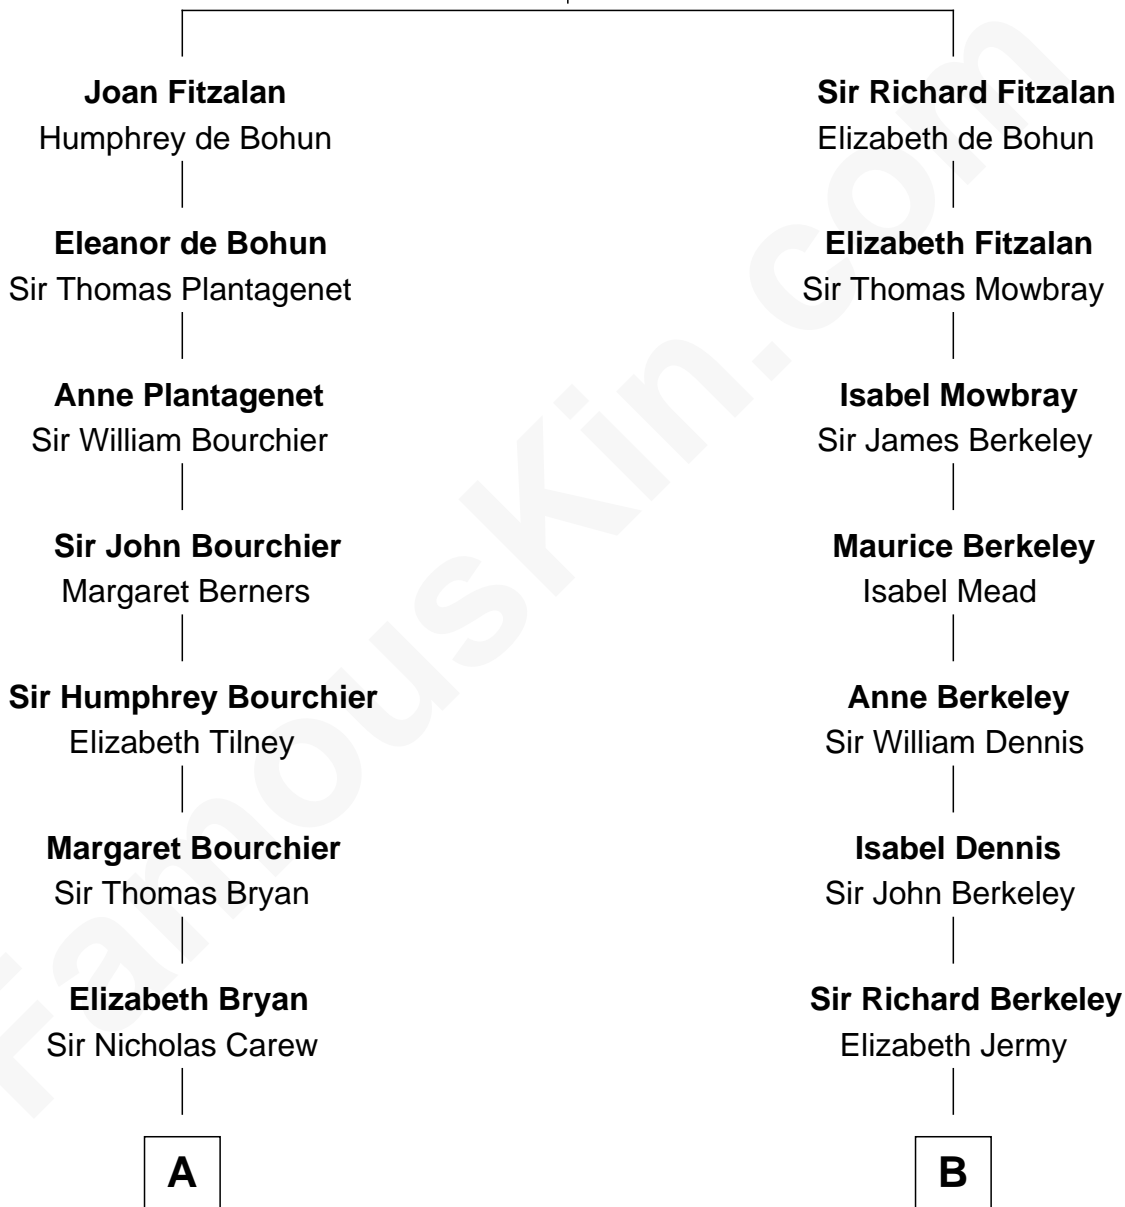

FamousKin.com

Relationship Chart of

Robert Treat Paine

Signer of the Declaration of Independence

14th cousin 4 times removed of

Robert Frost

Poet and Playwright

Richard Fitzalan
Eleanor Plantagenet