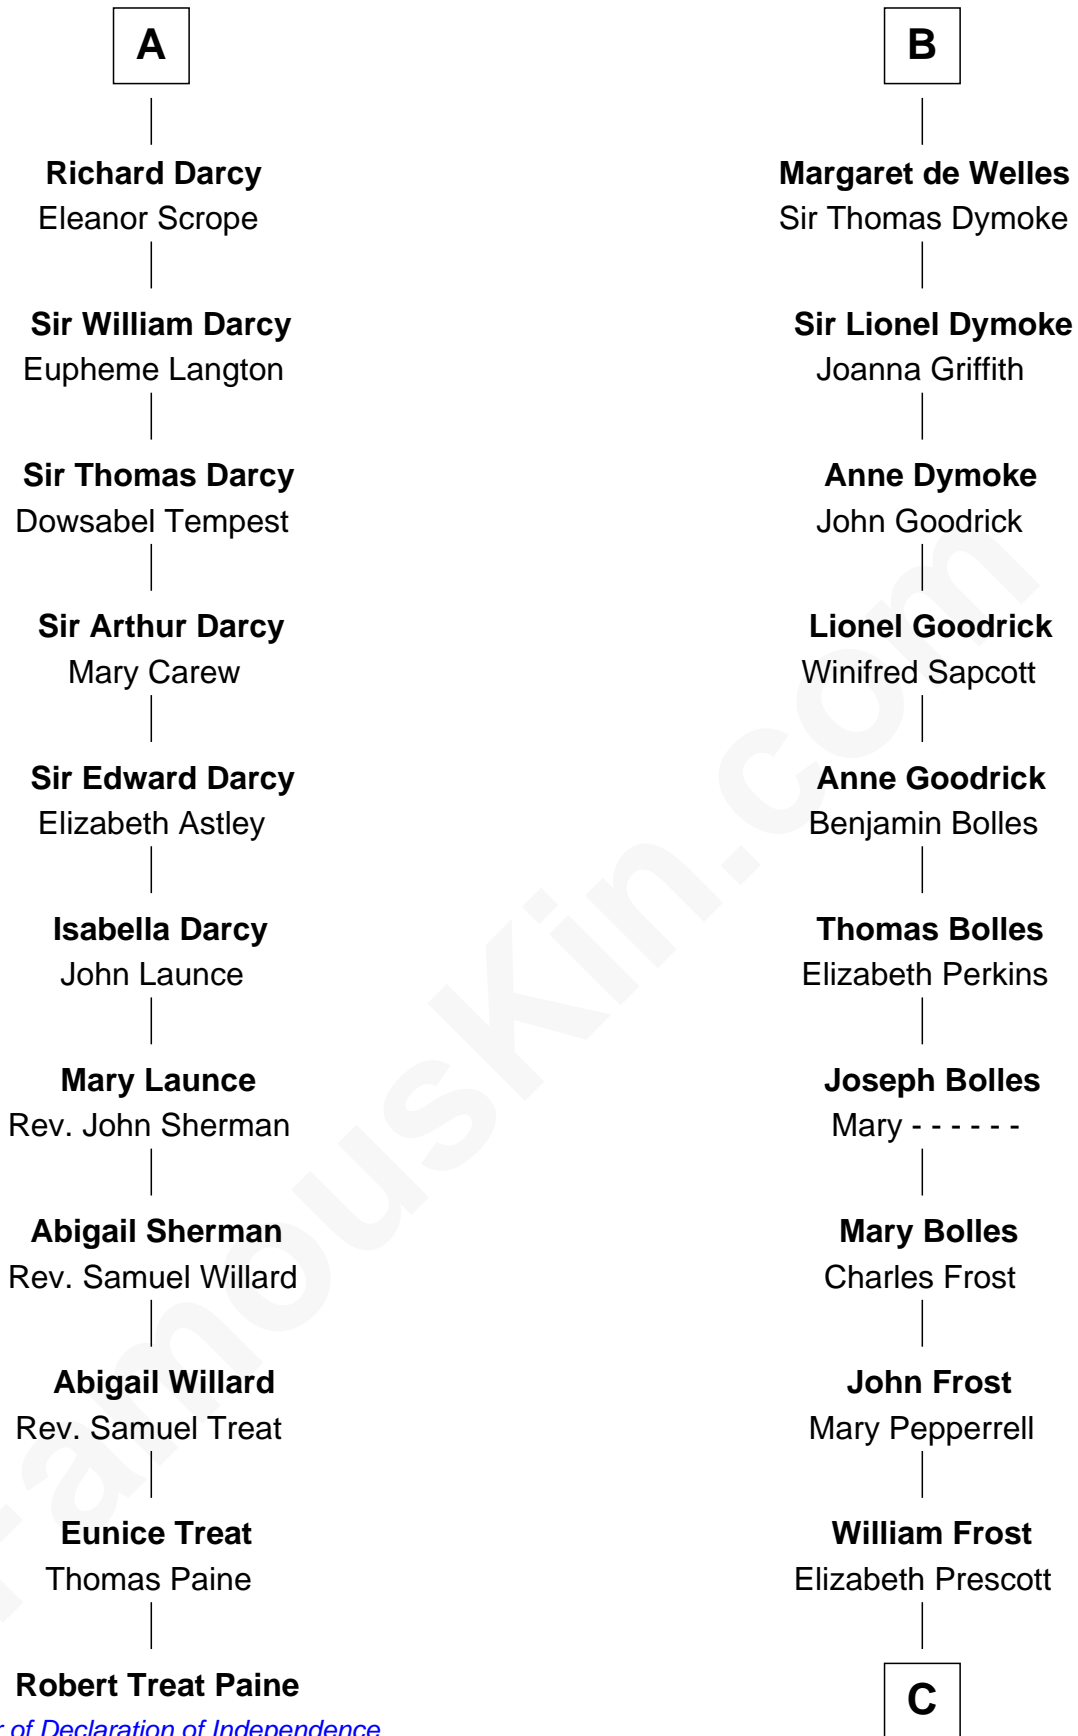

FamousKin.com

Relationship Chart of

Robert Treat Paine

Signer of the Declaration of Independence

17th cousin 4 times removed of

Robert Frost

Poet and Playwright

Sir William de Ferrers

Katherine de Clifford

Sir Ralph de Greystoke

Maud de Greystoke

Eudo de Welles

Sir Lionel de Welles

Joan de Waterton

B

C