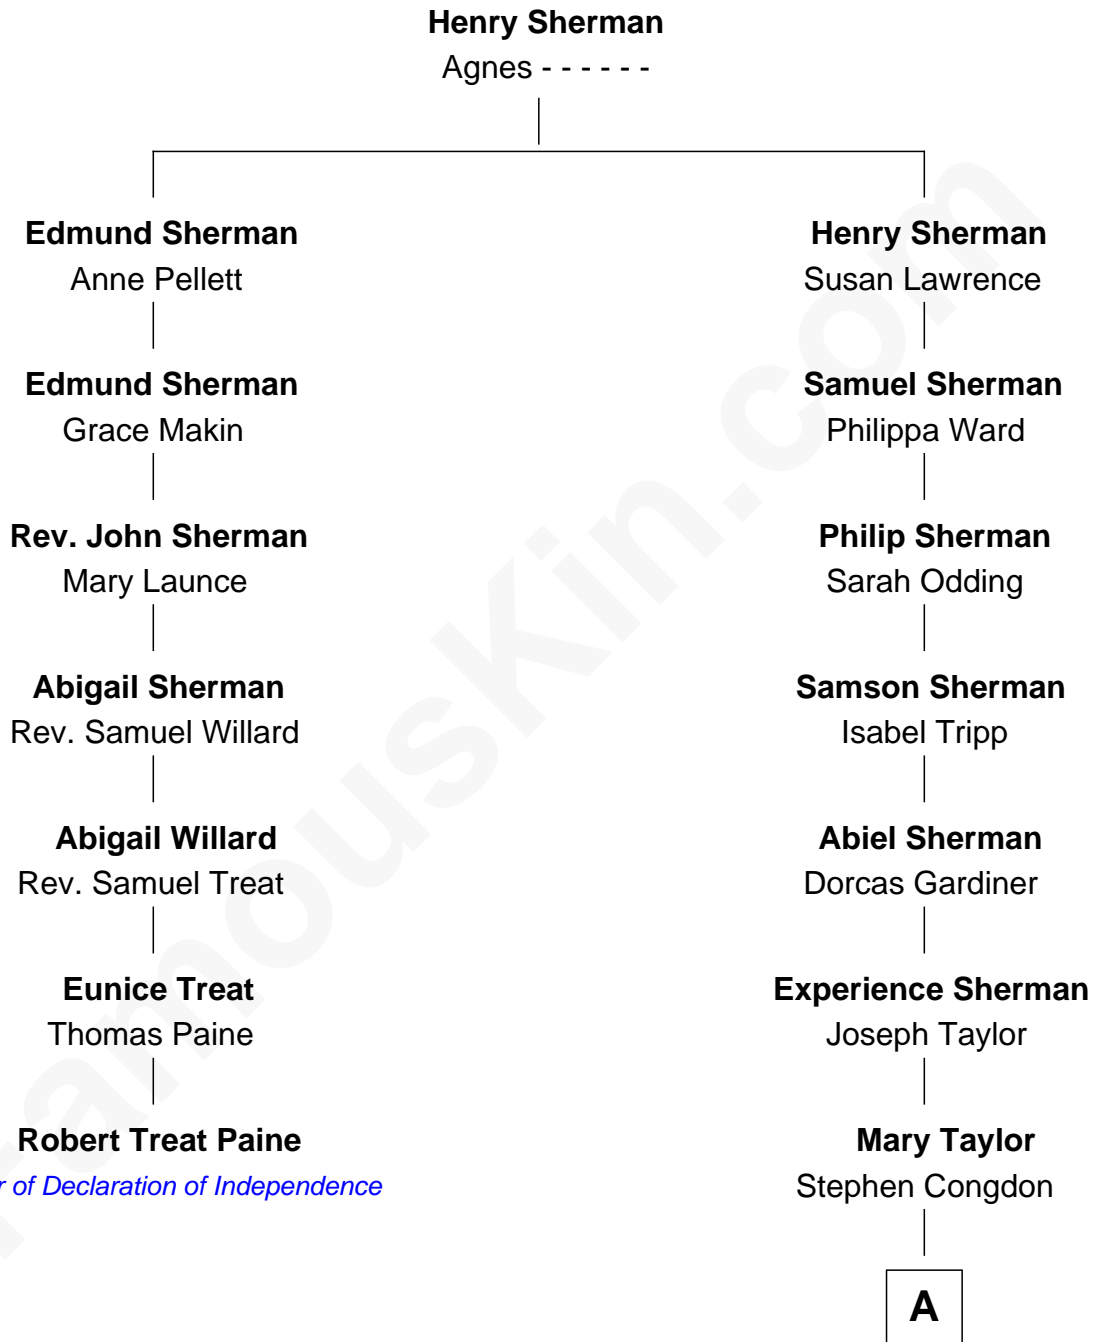

# FamousKin.com

## Relationship Chart of

### Robert Treat Paine

*Signer of the Declaration of Independence*

6th cousin 7 times removed of

### Marilyn Monroe

*Actress, Model, and Singer*

**A**

**William Taylor Congdon**

Ann Babcock

**Mehitable Congdon**

John Fowler Tennant

**William Congdon Tennant**