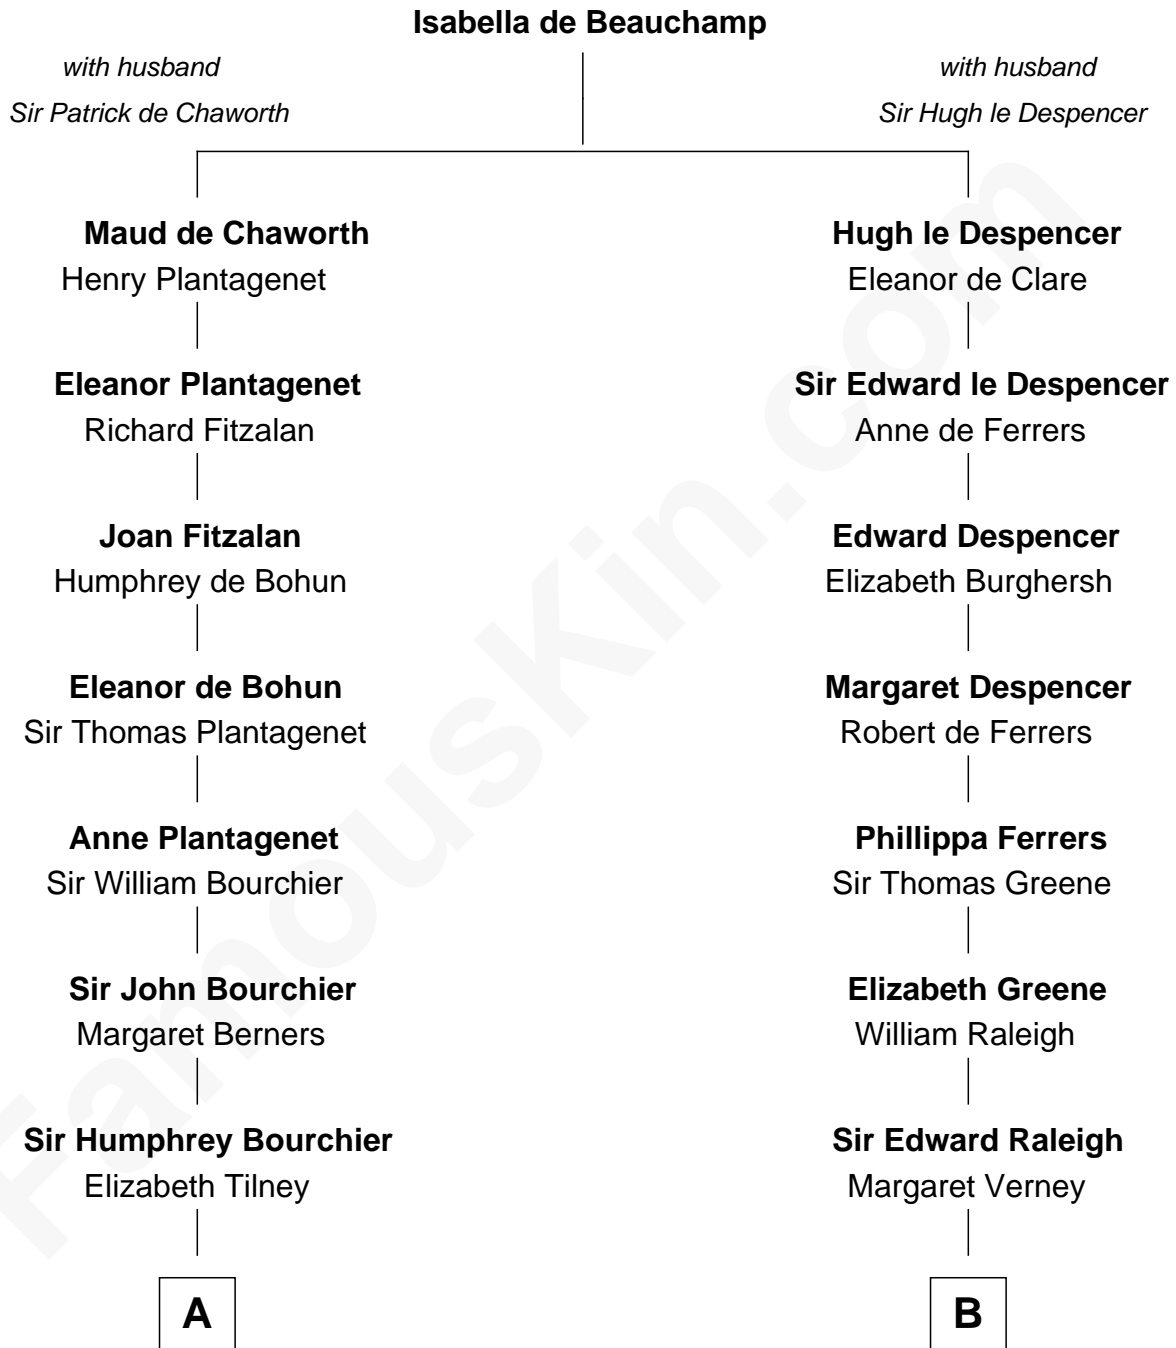

FamousKin.com

Relationship Chart of

Robert Treat Paine

Signer of the Declaration of Independence

16th cousin 5 times removed of

Marilyn Monroe

Actress, Model, and Singer

C

Samuel Elam Almy

Susan Bateman

Susan Bateman Almy

Charles Adams Gifford

Frederick Almy Gifford

Elizabeth Easton Tennant

Charles Stanley Gifford

Gladys Pearl Monroe

Marilyn Monroe

Actress, Model, and Singer

FamousKin.com