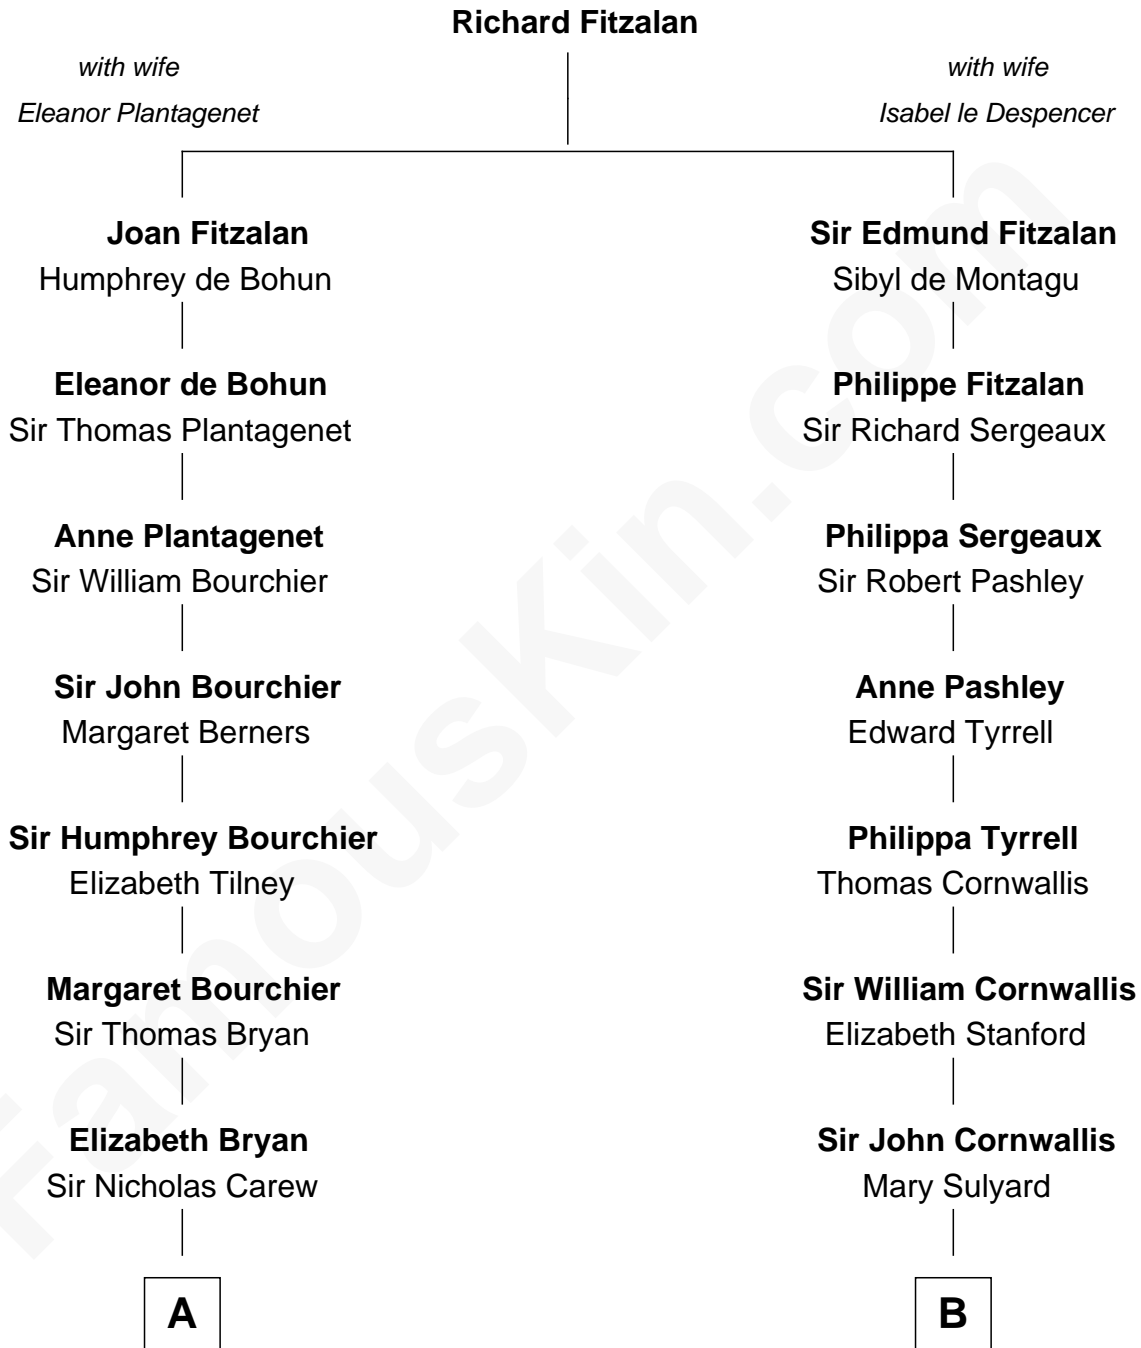

## Relationship Chart of

### Robert Treat Paine

*Signer of the Declaration of Independence*

14th cousin 6 times removed of

### Marilyn Monroe

*Actress, Model, and Singer*

**C**

**Elizabeth Cutting Easton**

William Congdon Tennant

**Elizabeth Easton Tennant**

Frederick Almy Gifford

**Charles Stanley Gifford**