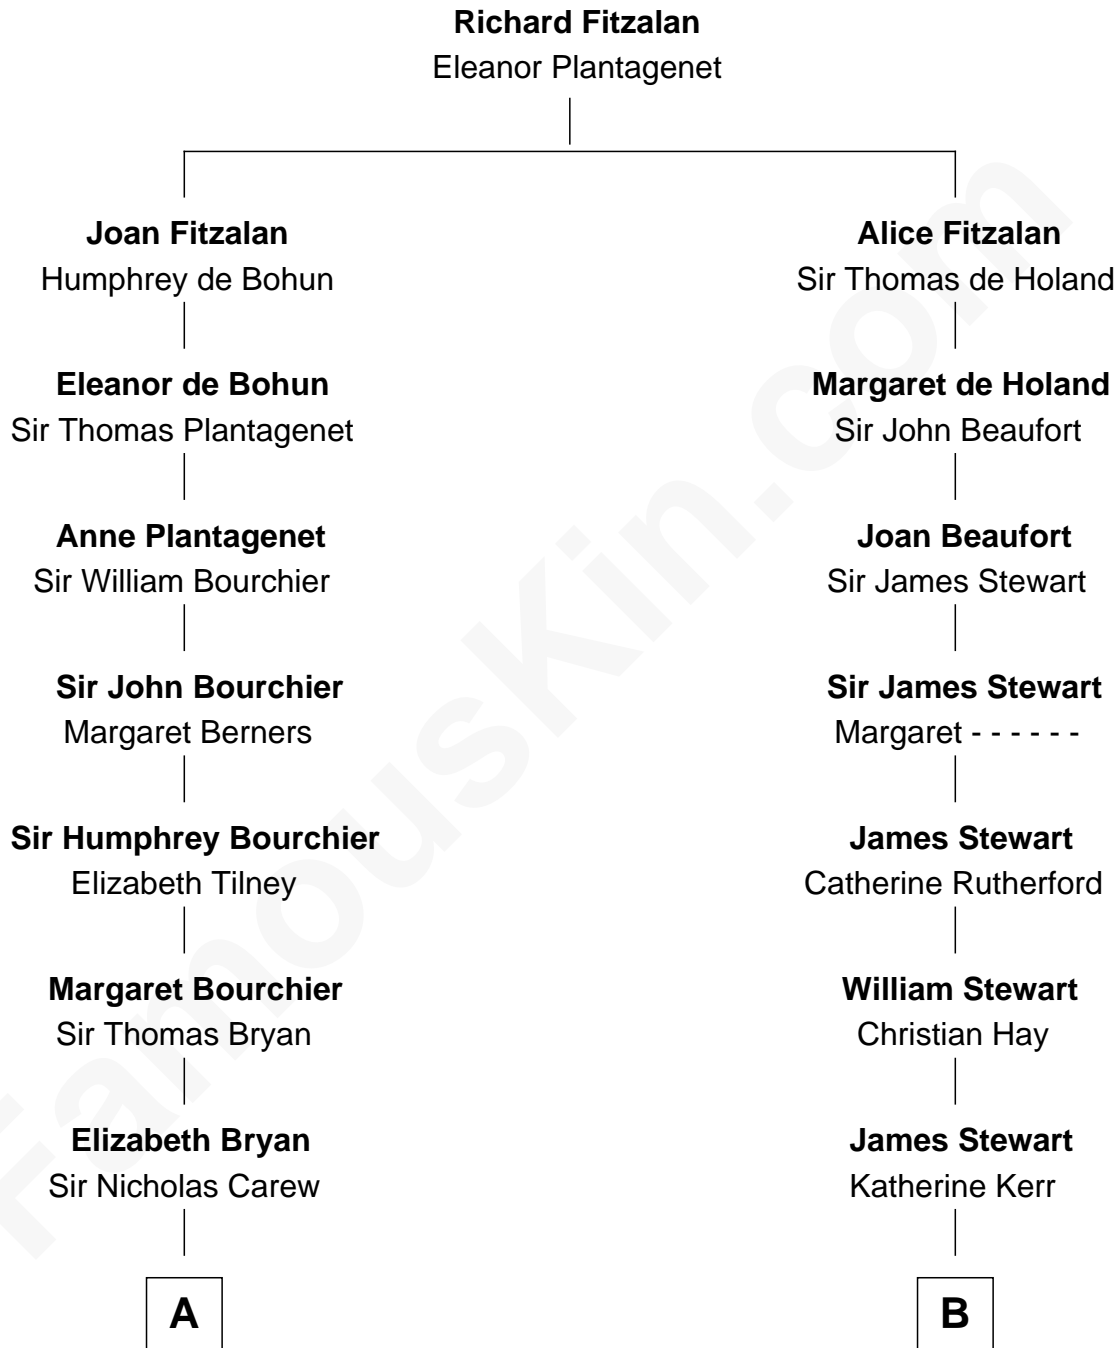

FamousKin.com

Relationship Chart of

Robert Treat Paine

Signer of the Declaration of Independence

14th cousin 1 time removed of

Noel Coward

Playwright, Actor, and Songwriter

A

Mary Carew
Sir Arthur Darcy

Sir Edward Darcy
Elizabeth Astley

Isabella Darcy
John Launce

Mary Launce
Rev. John Sherman

Abigail Sherman
Rev. Samuel Willard

Abigail Willard
Rev. Samuel Treat

Eunice Treat
Thomas Paine

Robert Treat Paine
Signer of Declaration of Independence

B

Janet Stewart
John Veatch

Alexander Veitch
Margaret Scott

William Veitch

Robert Veitch

John Veitch
Barbara Ainslie

Henry Veitch
Margaret Harrison