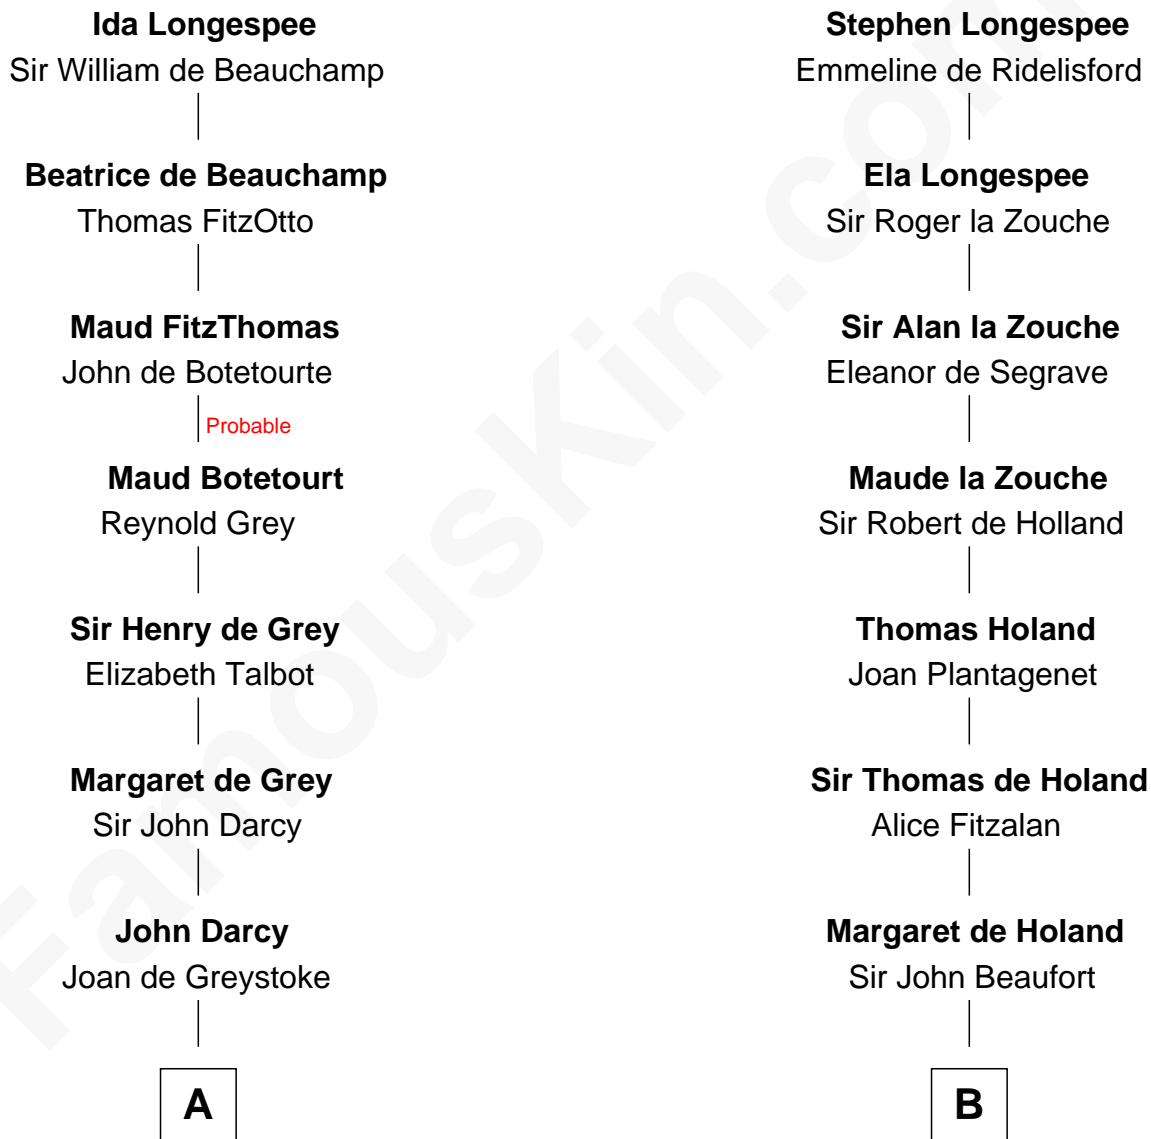

FamousKin.com

Relationship Chart of

Robert Treat Paine

Signer of the Declaration of Independence

17th cousin 3 times removed of

Noel Coward

Playwright, Actor, and Songwriter

Sir William Longespee

Ela of Salisbury

C

Henry Veitch

Margaret Harrison

Henry Gordon Veitch

Mary Kathleen Synch

Violet Agnes Veitch

Arthur Sabin Coward