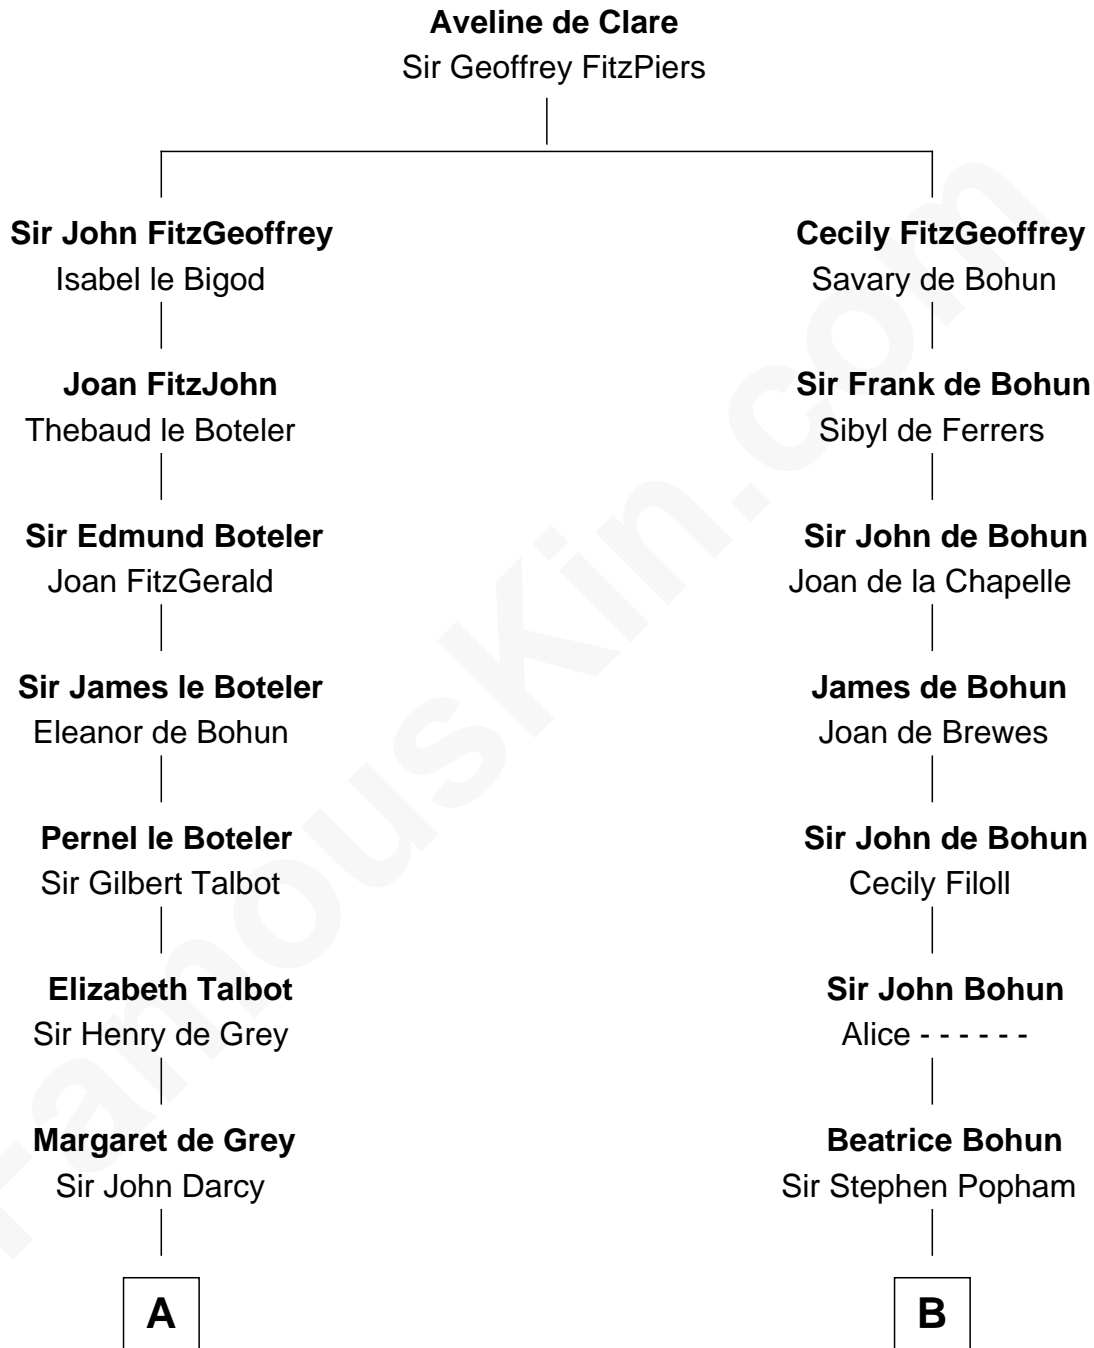

## Relationship Chart of

### Robert Treat Paine

*Signer of the Declaration of Independence*

13th cousin 5 times removed of

**Edmund Waller**

*English Poet and Politician*

**C**

—  
**Eunice Treat**  
Thomas Paine

—  
**Robert Treat Paine**  
*Signer of Declaration of Independence*