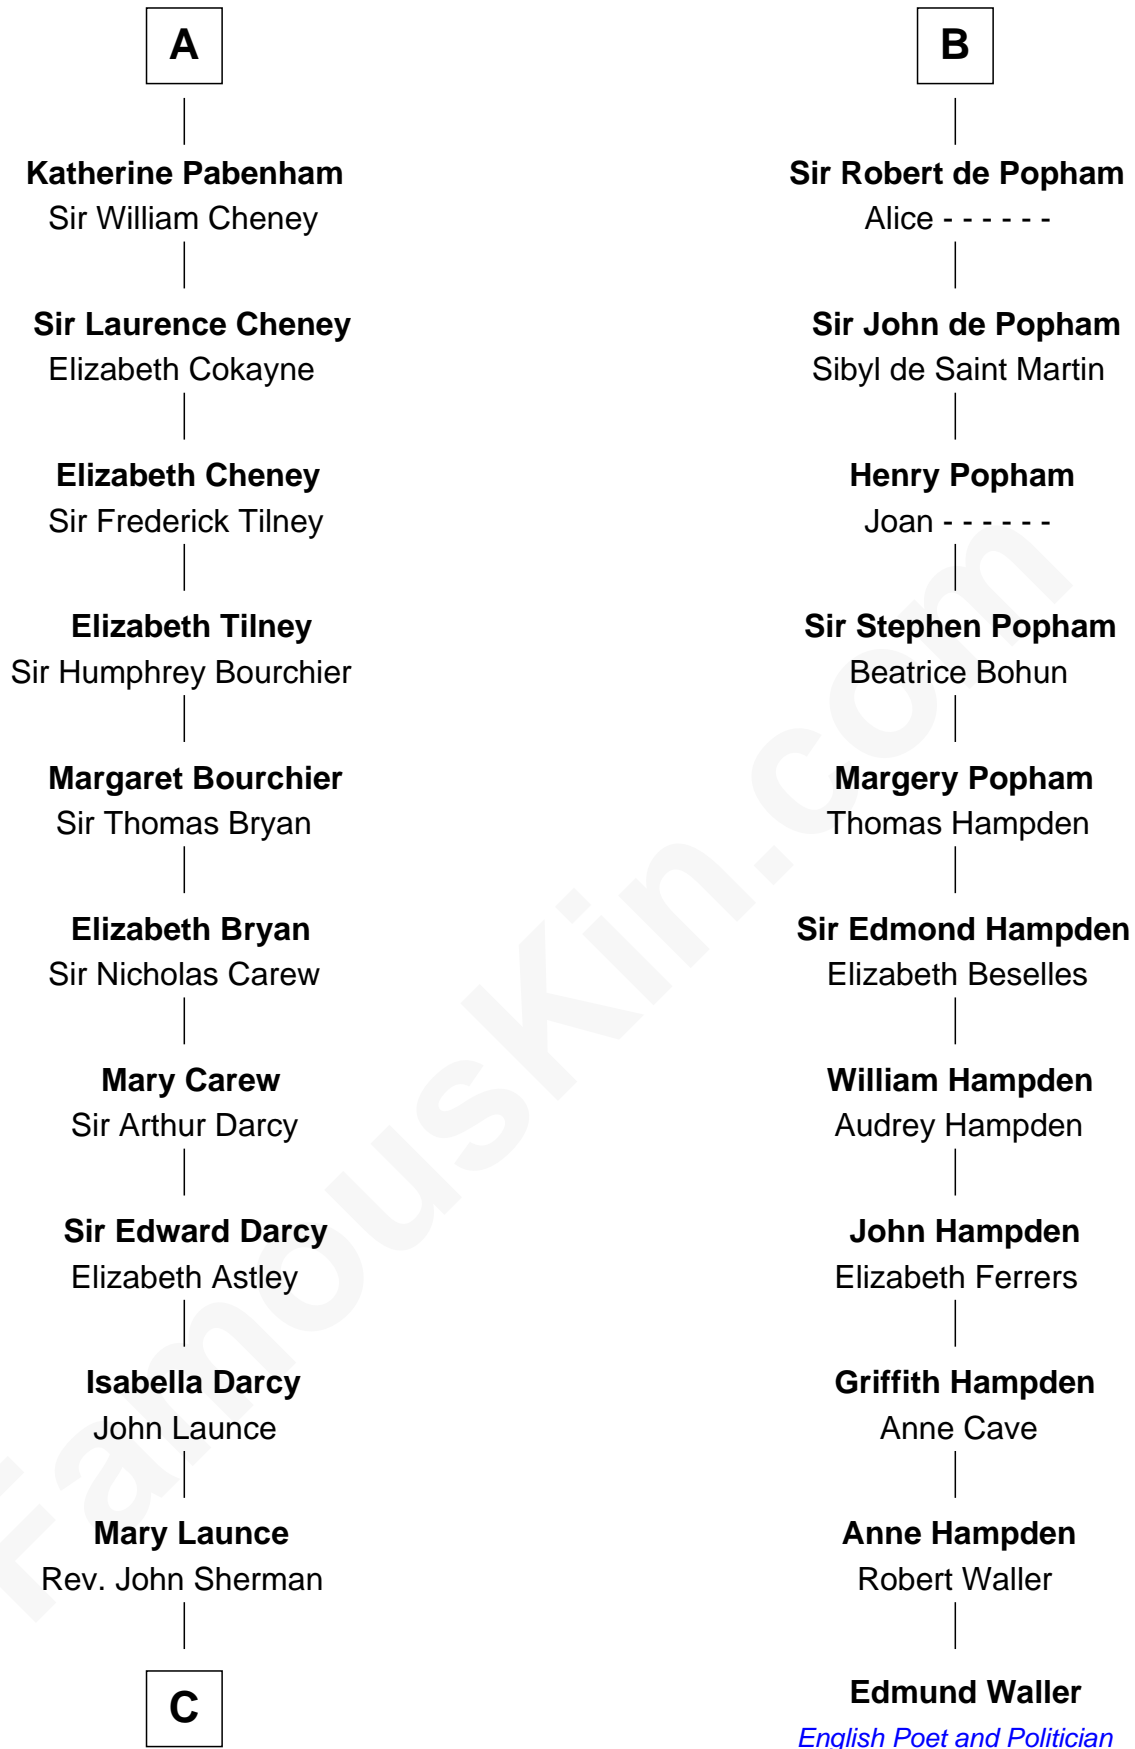

FamousKin.com

Relationship Chart of

Robert Treat Paine

Signer of the Declaration of Independence

17th cousin 3 times removed of

Edmund Waller

English Poet and Politician

William I de Lancaster

Avice of Lancaster

Richard de Morville

Helena de Morville

Roland of Galloway

Alan of Galloway

Helen de l'Isle

Helen of Galloway

Sir Roger de Quincy

Ellen de Quincy

Alan la Zouche

Sir Oliver la Zouche

la Zouche

Sir John de Popham

B

C

—
Abigail Sherman
Rev. Samuel Willard