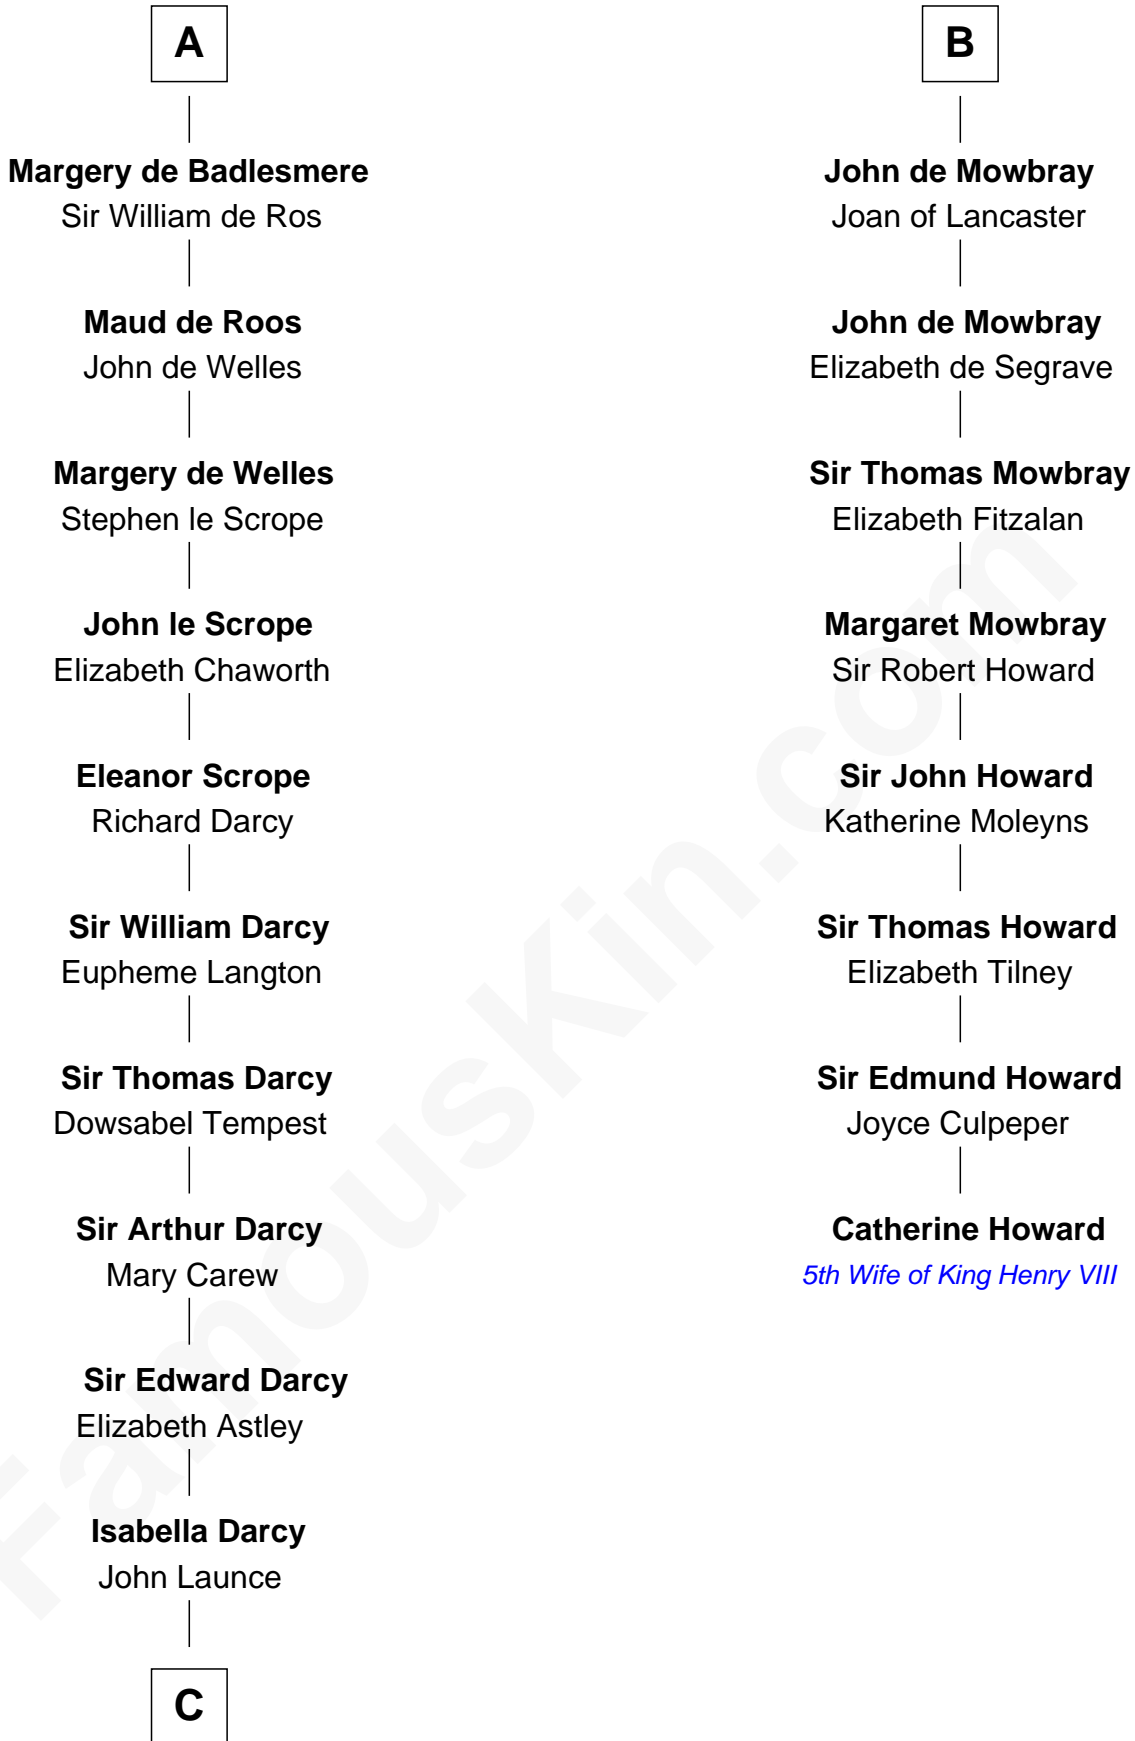

FamousKin.com

Relationship Chart of

Robert Treat Paine

Signer of the Declaration of Independence

14th cousin 7 times removed of

Catherine Howard

5th Wife of King Henry VIII

Enna MacMurrough

C

—
Mary Launce
Rev. John Sherman

—
Abigail Sherman
Rev. Samuel Willard

—
Abigail Willard
Rev. Samuel Treat

—
Eunice Treat
Thomas Paine

—
Robert Treat Paine
Signer of Declaration of Independence

FamousKin.com