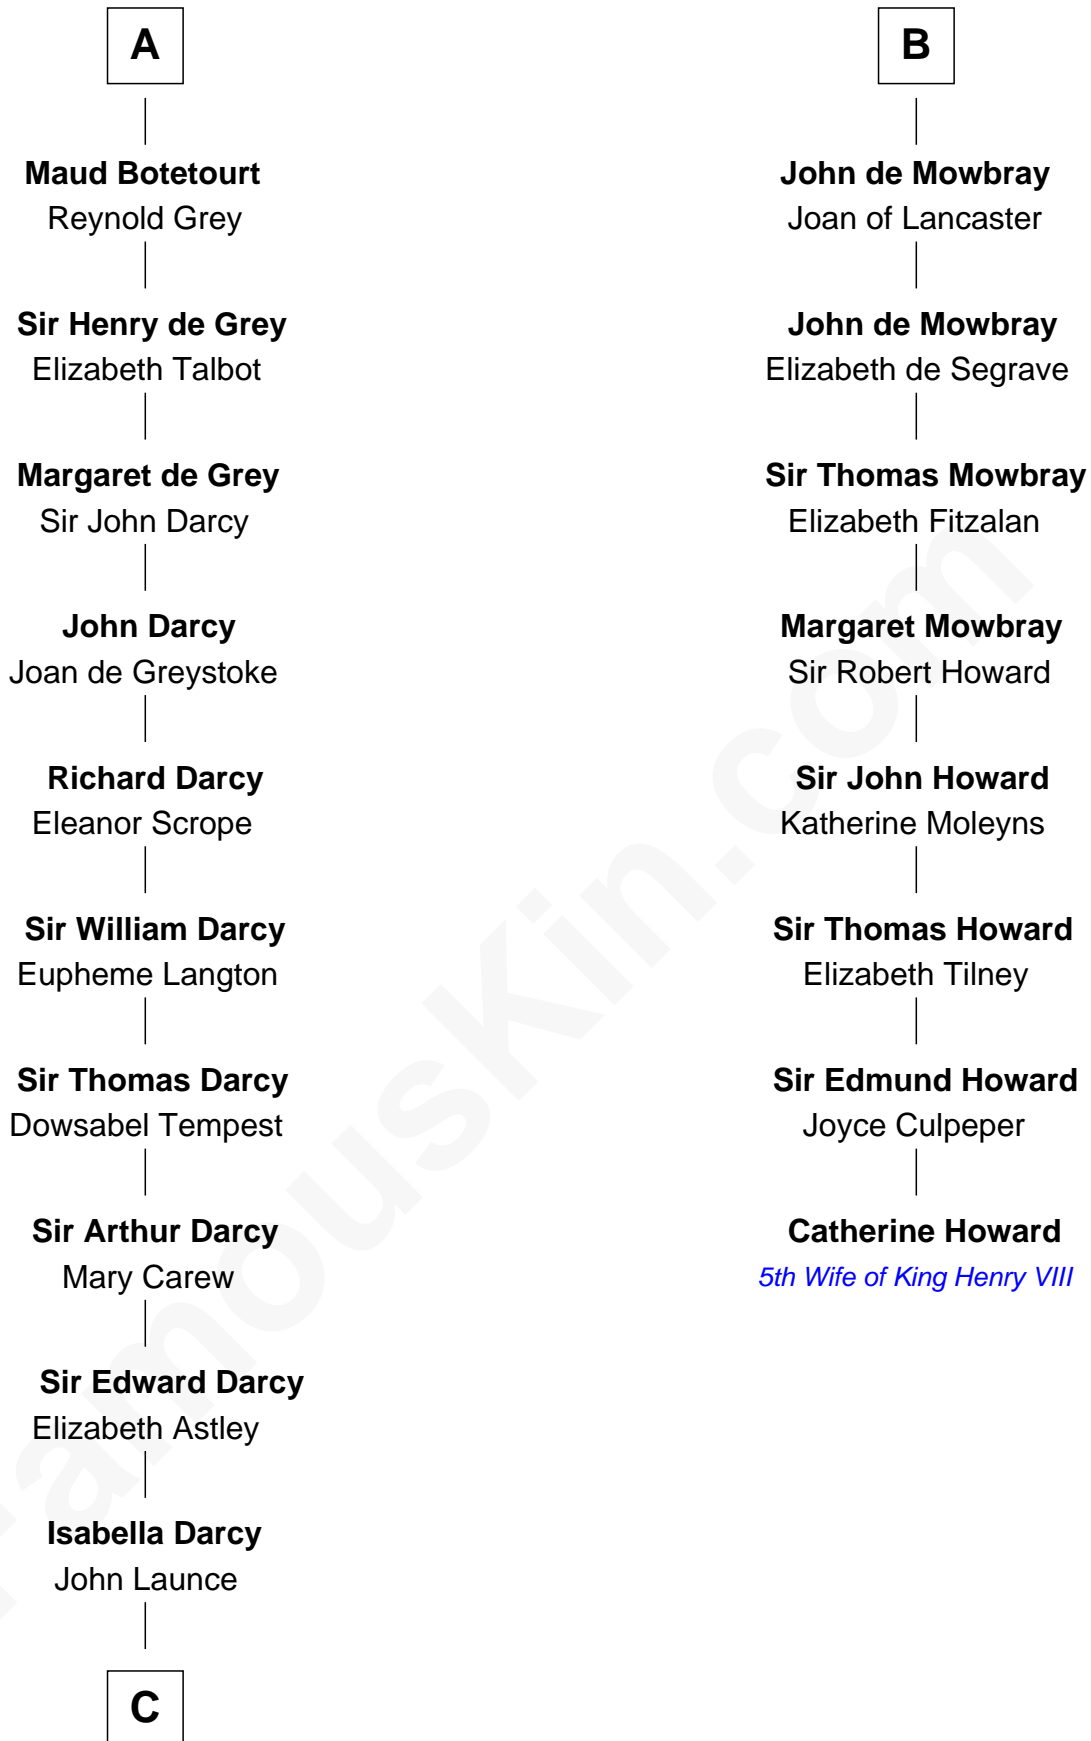

FamousKin.com

Relationship Chart of

Robert Treat Paine

Signer of the Declaration of Independence

14th cousin 7 times removed of

Catherine Howard

5th Wife of King Henry VIII

Sir Robert de Beaumont

Isabel de Vermandois

C

—
Mary Launce

Rev. John Sherman

—
Abigail Sherman

Rev. Samuel Willard

—
Abigail Willard

Rev. Samuel Treat

—
Eunice Treat

Thomas Paine

—
Robert Treat Paine

Signer of Declaration of Independence