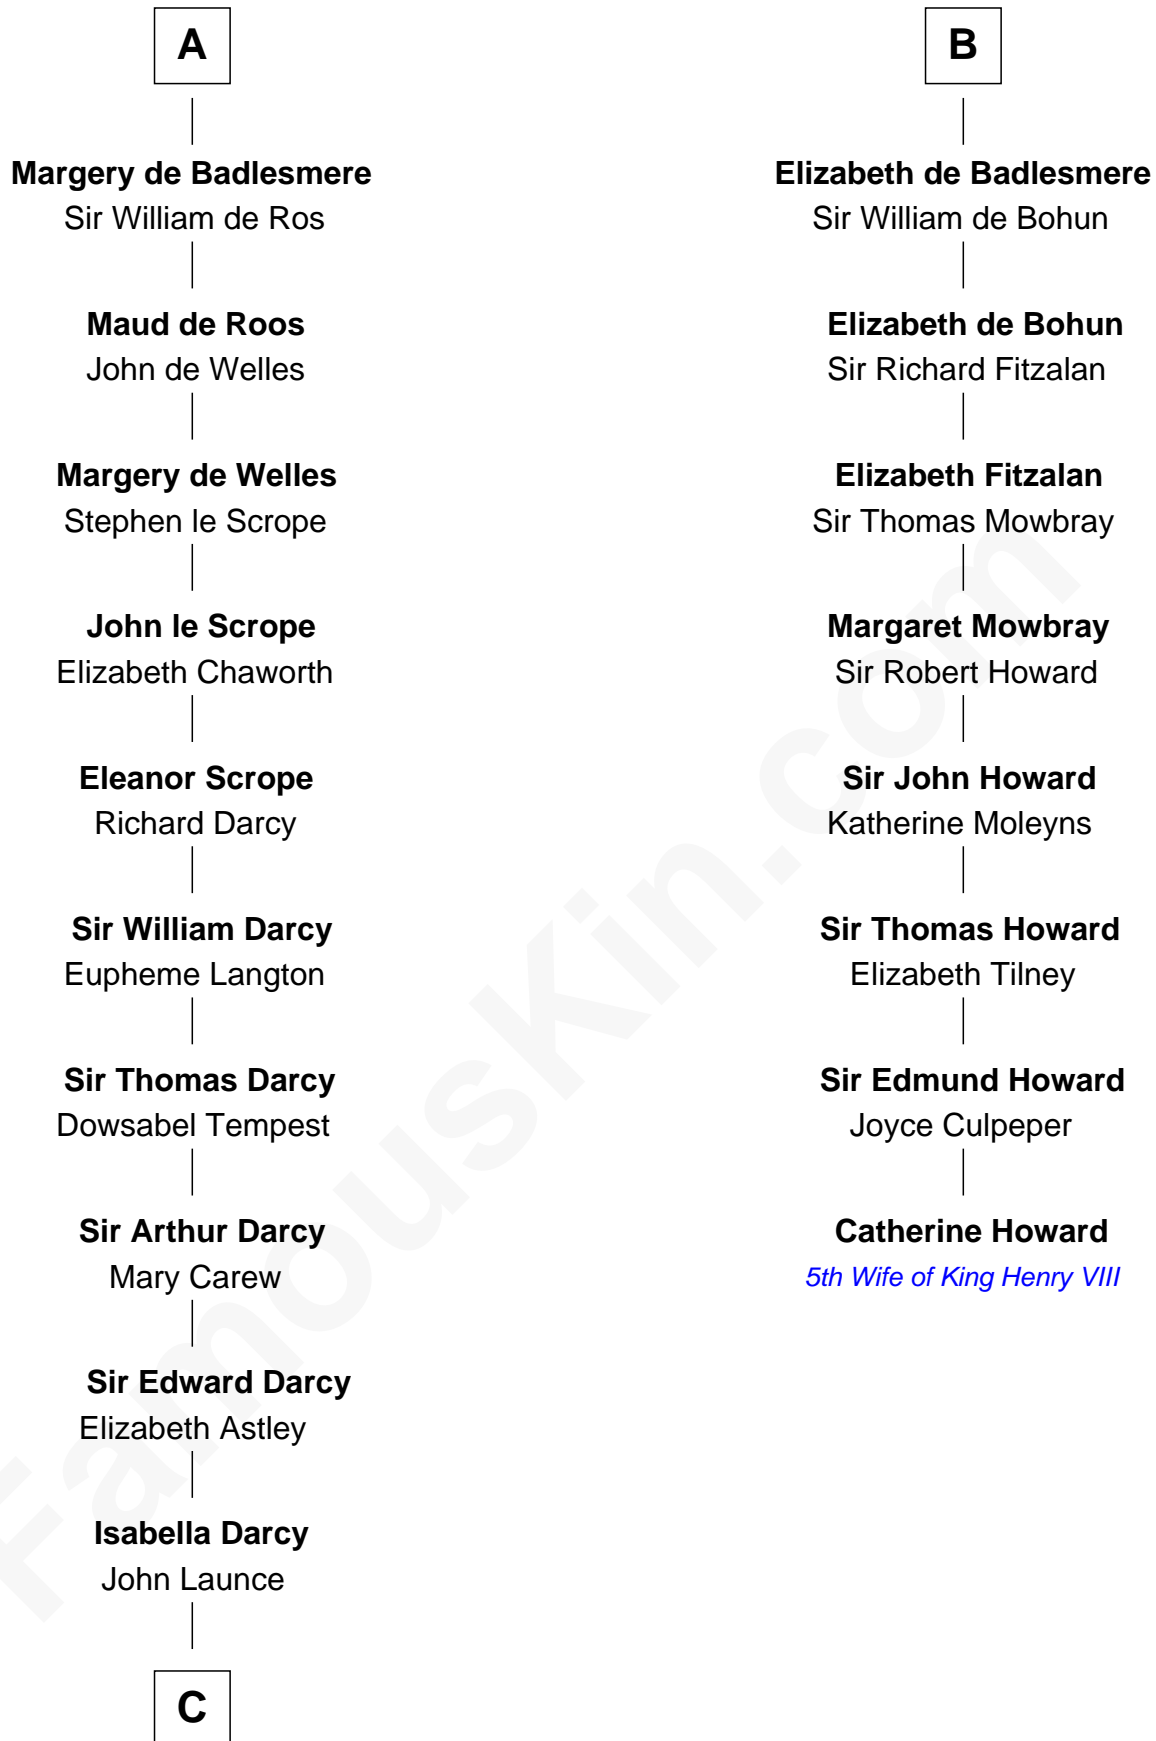

FamousKin.com

Relationship Chart of

Robert Treat Paine

Signer of the Declaration of Independence

14th cousin 7 times removed of

Catherine Howard

5th Wife of King Henry VIII

Rhys ap Tewdwr
Gwladys ferch Rhiwallon

C

—
Mary Launce

Rev. John Sherman

—
Abigail Sherman

Rev. Samuel Willard

—
Abigail Willard

Rev. Samuel Treat

—
Eunice Treat

Thomas Paine

—
Robert Treat Paine

Signer of Declaration of Independence

FamousKin.com