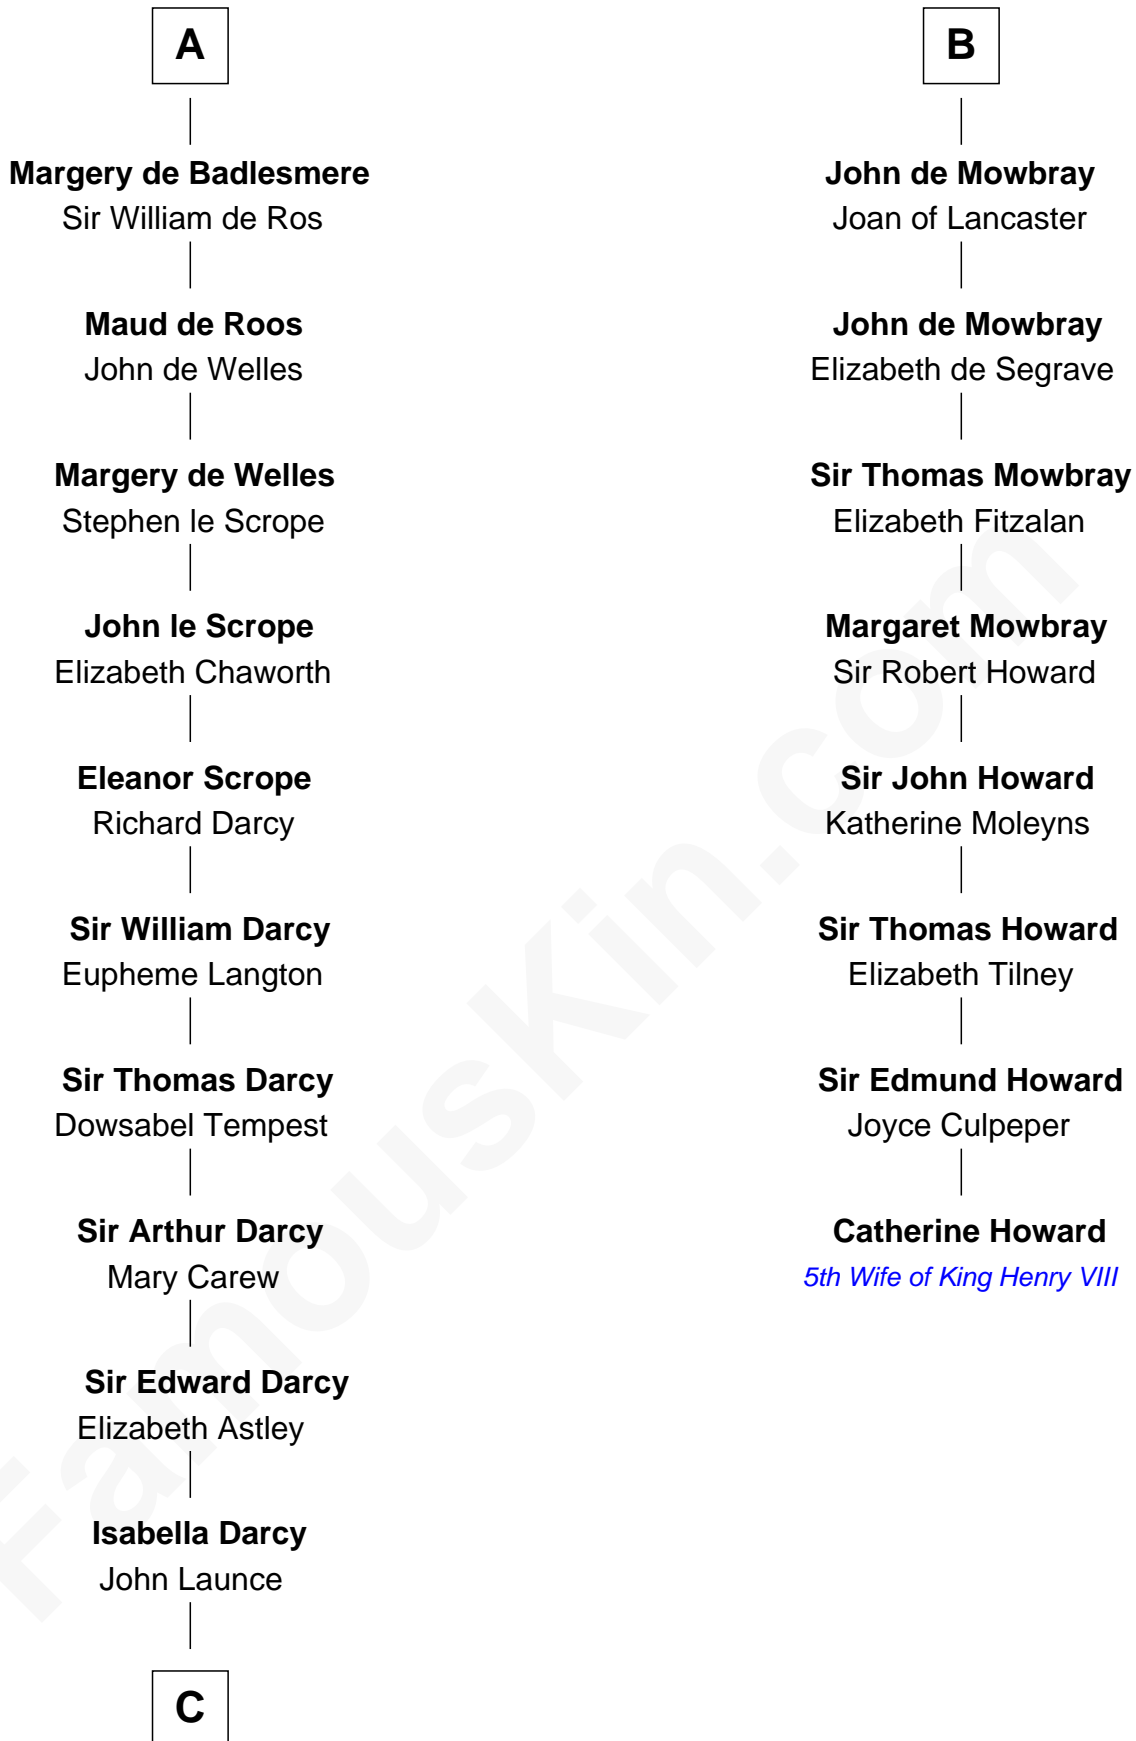

FamousKin.com

Relationship Chart of

Robert Treat Paine

Signer of the Declaration of Independence

14th cousin 7 times removed of

Catherine Howard

5th Wife of King Henry VIII

C

—
Mary Launce
Rev. John Sherman

—
Abigail Sherman
Rev. Samuel Willard

—
Abigail Willard
Rev. Samuel Treat

—
Eunice Treat
Thomas Paine

—
Robert Treat Paine
Signer of Declaration of Independence

FamousKin.com