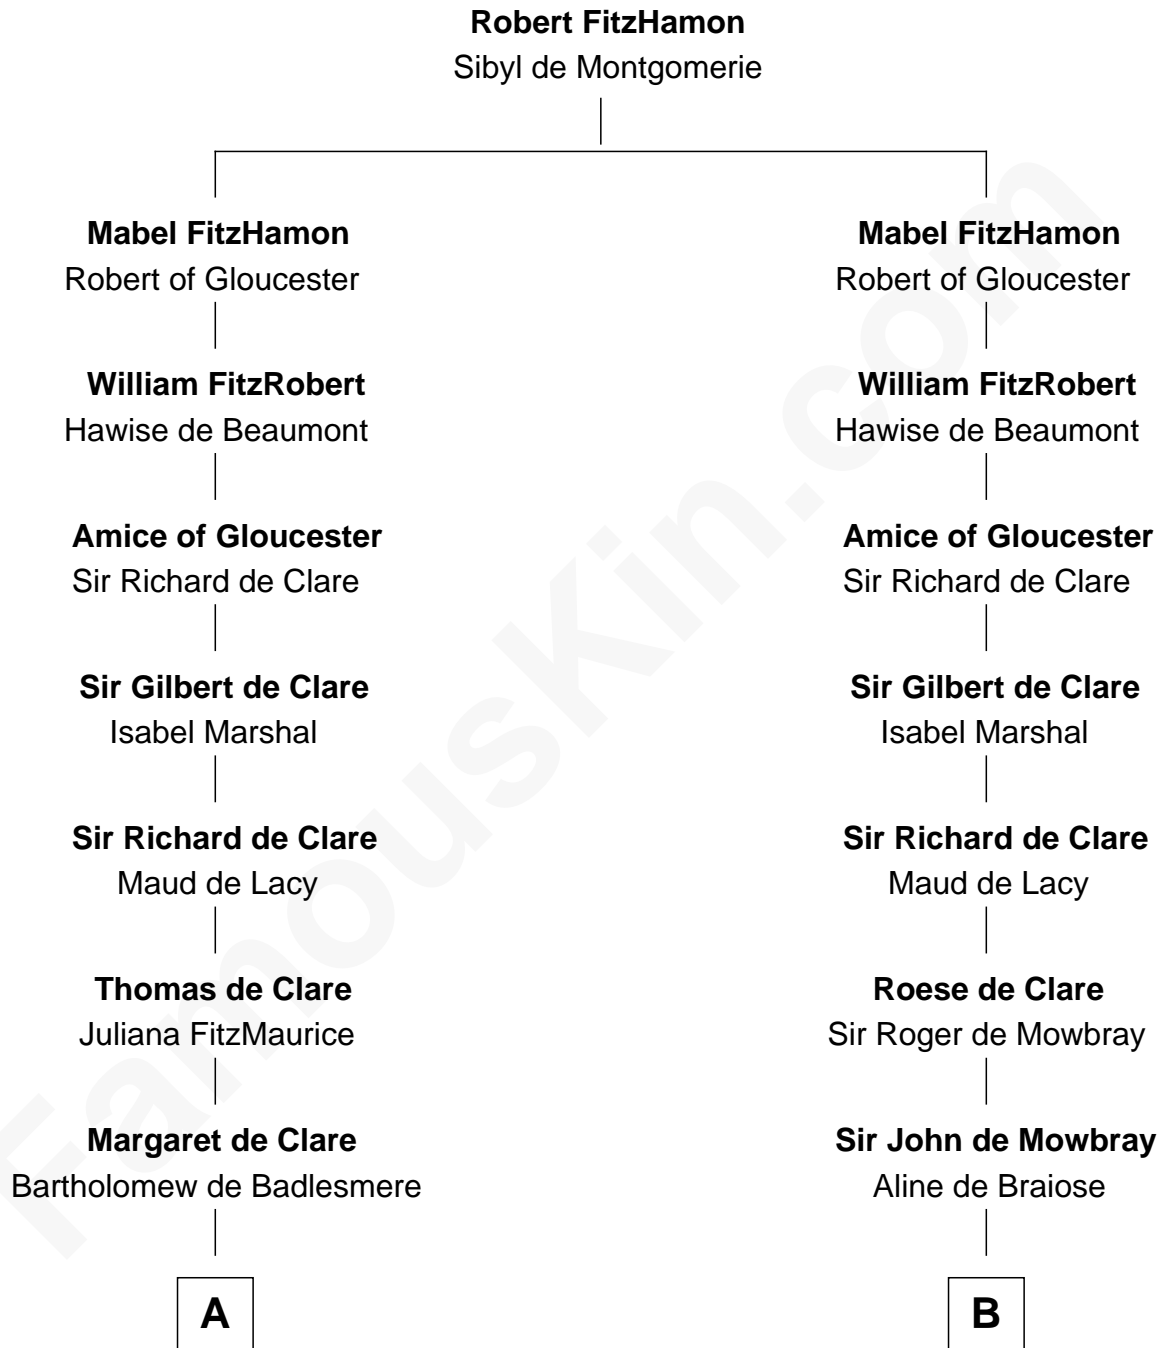

FamousKin.com

Relationship Chart of

Robert Treat Paine

Signer of the Declaration of Independence

14th cousin 7 times removed of

Catherine Howard

5th Wife of King Henry VIII

C

—
Mary Launce
Rev. John Sherman

—
Abigail Sherman
Rev. Samuel Willard

—
Abigail Willard
Rev. Samuel Treat

—
Eunice Treat
Thomas Paine

—
Robert Treat Paine
Signer of Declaration of Independence

FamousKin.com