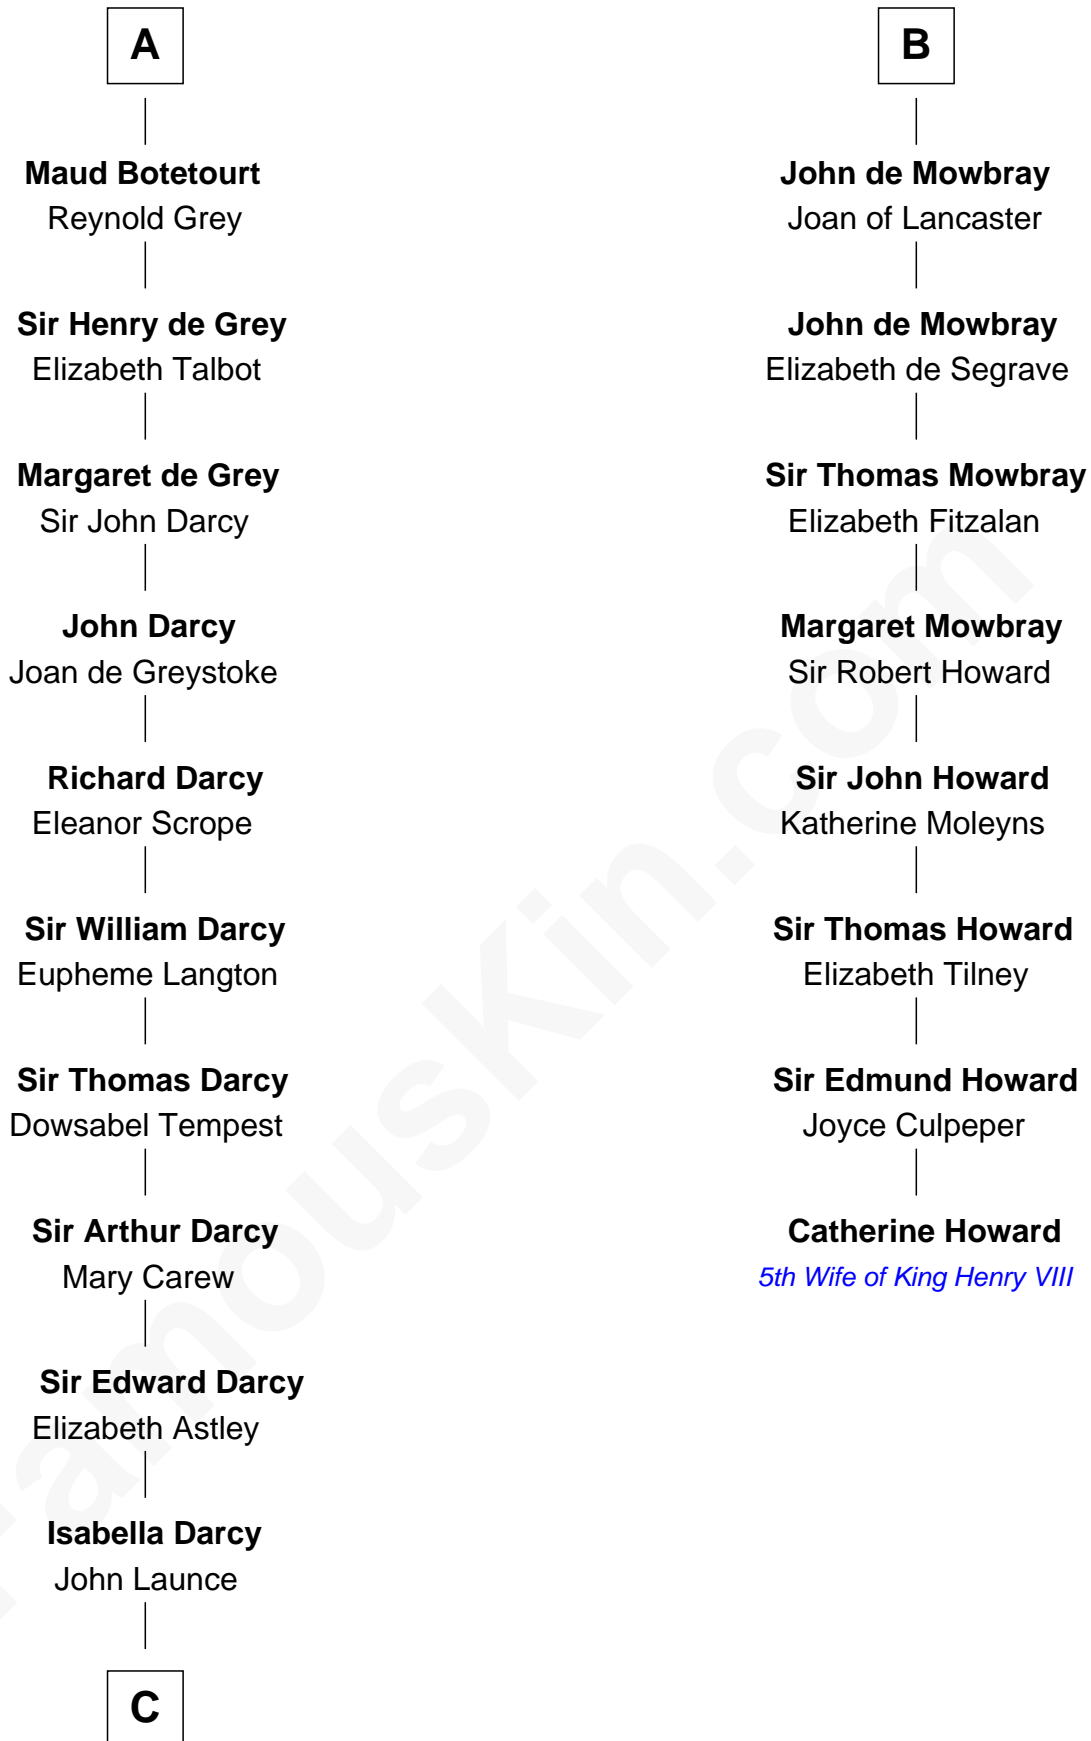

FamousKin.com

Relationship Chart of

Robert Treat Paine

Signer of the Declaration of Independence

14th cousin 7 times removed of

Catherine Howard

5th Wife of King Henry VIII

Ralph de Gael

C

—
Mary Launce
Rev. John Sherman

—
Abigail Sherman
Rev. Samuel Willard

—
Abigail Willard
Rev. Samuel Treat

—
Eunice Treat
Thomas Paine

—
Robert Treat Paine
Signer of Declaration of Independence

FamousKin.com