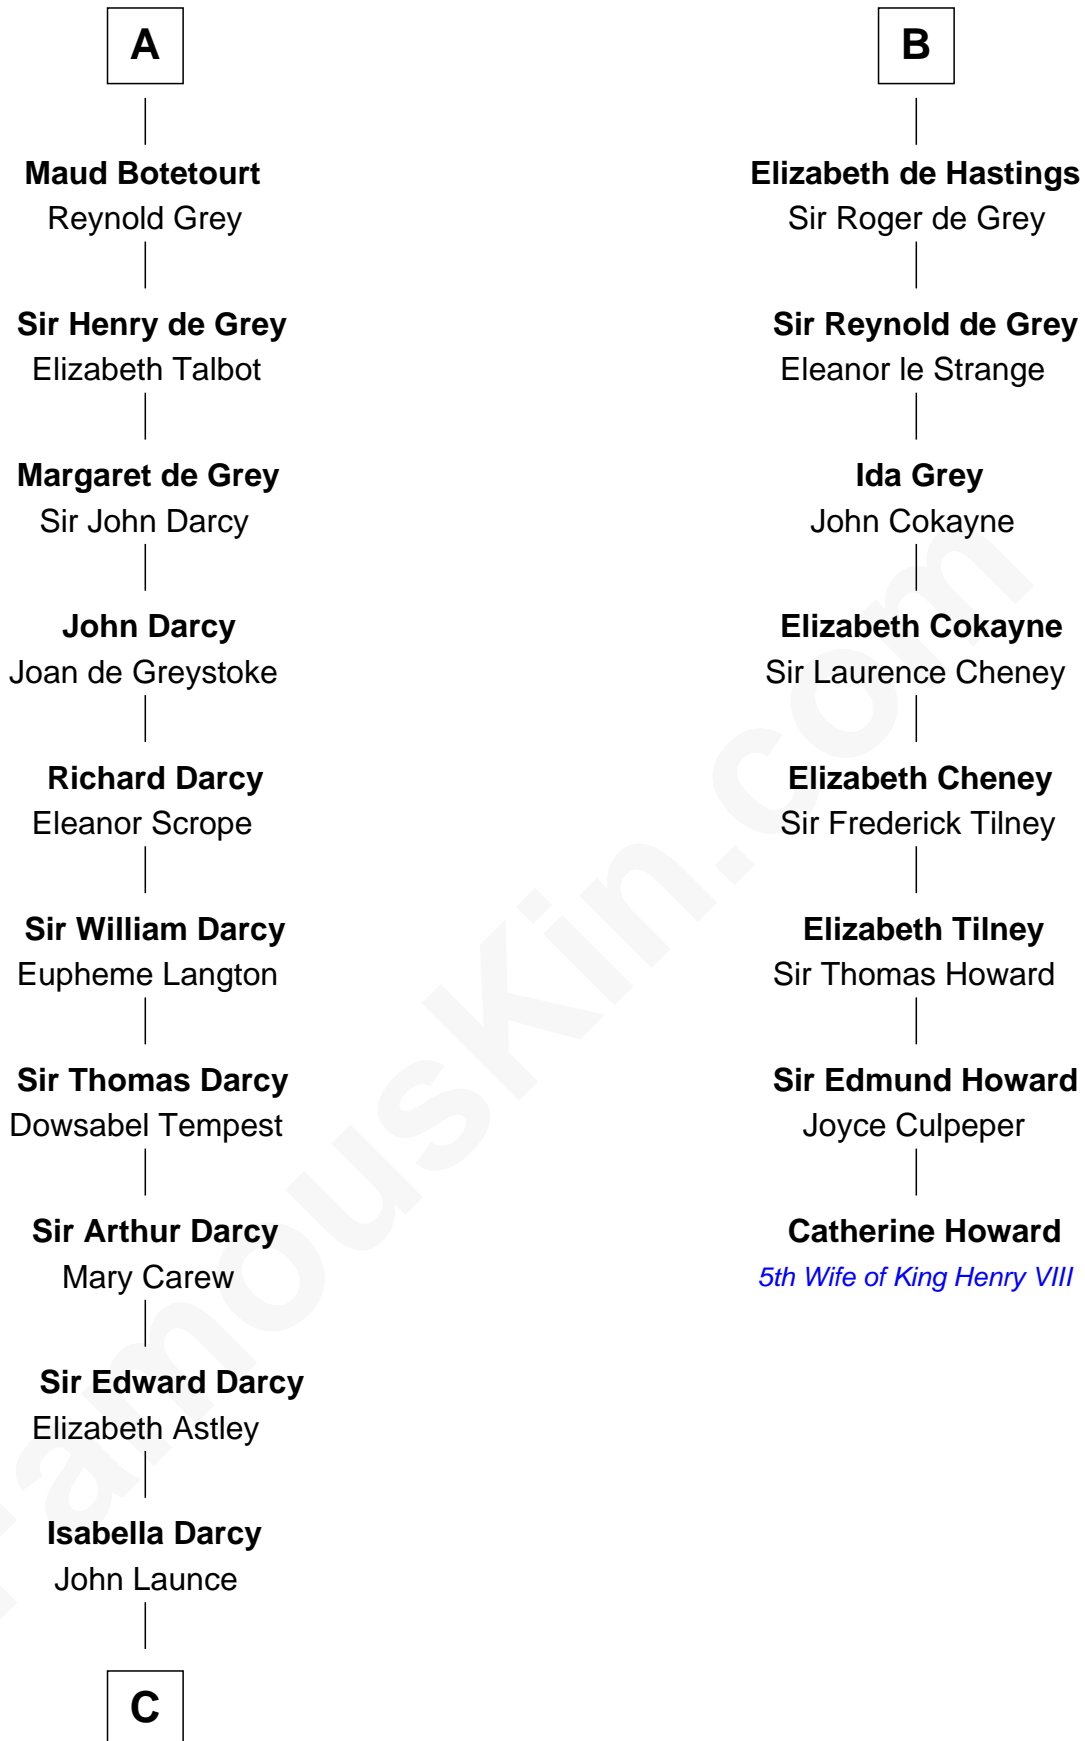

FamousKin.com

Relationship Chart of

Robert Treat Paine

Signer of the Declaration of Independence

14th cousin 7 times removed of

Catherine Howard

5th Wife of King Henry VIII

C

—
Mary Launce
Rev. John Sherman

—
Abigail Sherman
Rev. Samuel Willard

—
Abigail Willard
Rev. Samuel Treat

—
Eunice Treat
Thomas Paine

—
Robert Treat Paine
Signer of Declaration of Independence

FamousKin.com