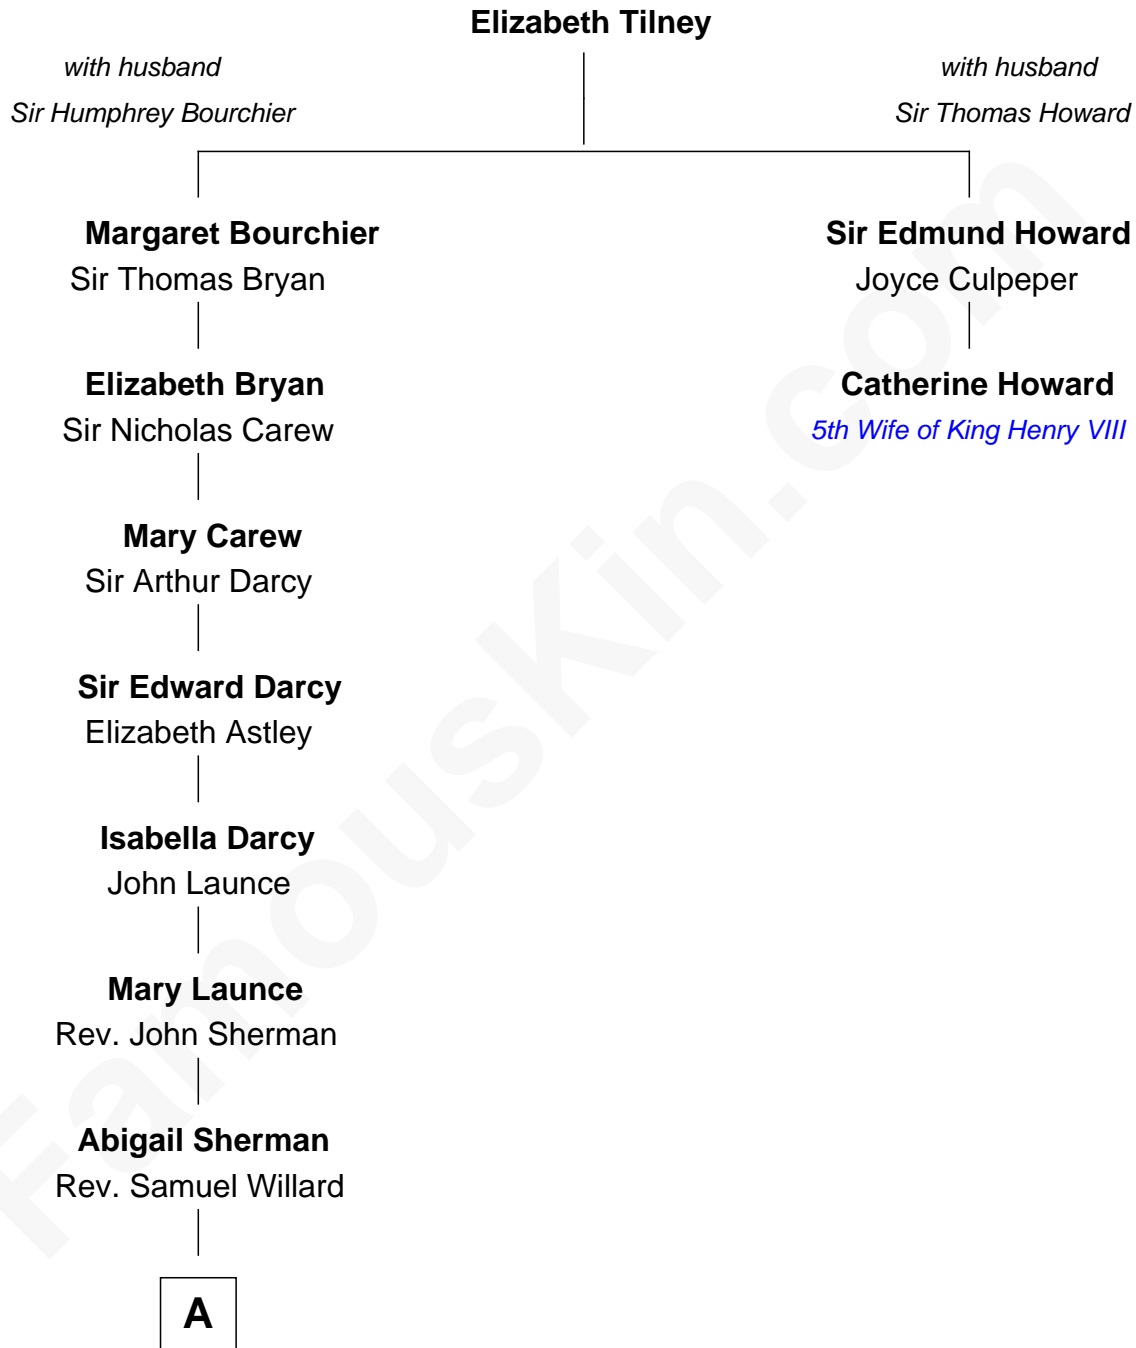

FamousKin.com

Relationship Chart of

Robert Treat Paine

Signer of the Declaration of Independence

1st cousin 8 times removed of

Catherine Howard

5th Wife of King Henry VIII

A

—
Abigail Willard
Rev. Samuel Treat

—
Eunice Treat
Thomas Paine

—
Robert Treat Paine
Signer of Declaration of Independence

FamousKin.com