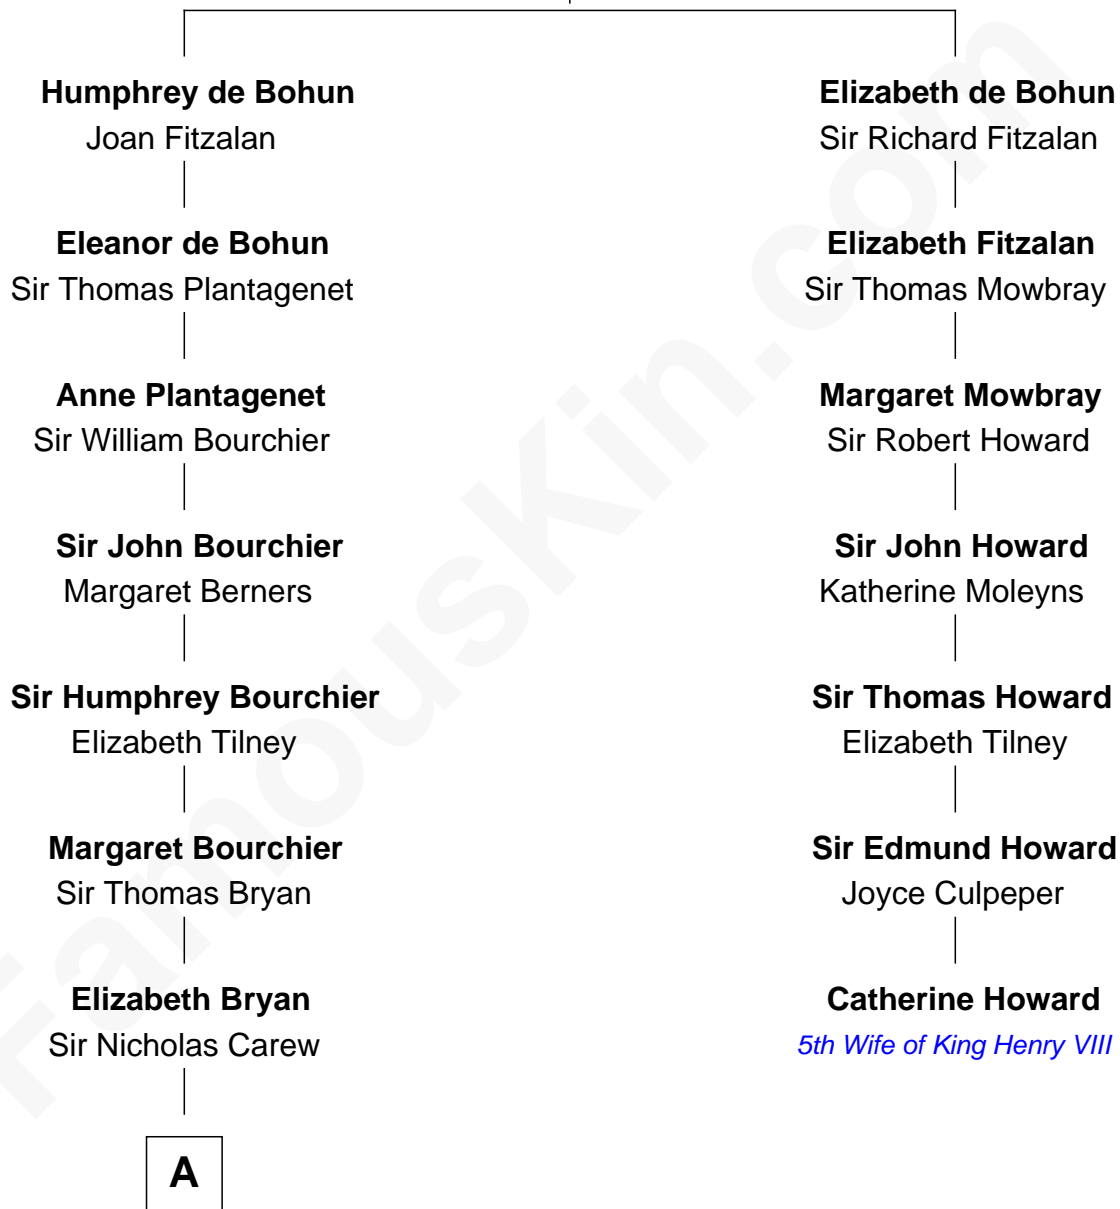

FamousKin.com

Relationship Chart of

Robert Treat Paine

Signer of the Declaration of Independence

6th cousin 8 times removed of

Catherine Howard

5th Wife of King Henry VIII

Sir William de Bohun
Elizabeth de Badlesmere

A

—
Mary Carew
Sir Arthur Darcy

—
Sir Edward Darcy
Elizabeth Astley

—
Isabella Darcy
John Launce

—
Mary Launce
Rev. John Sherman

—
Abigail Sherman
Rev. Samuel Willard

—
Abigail Willard
Rev. Samuel Treat

—
Eunice Treat
Thomas Paine