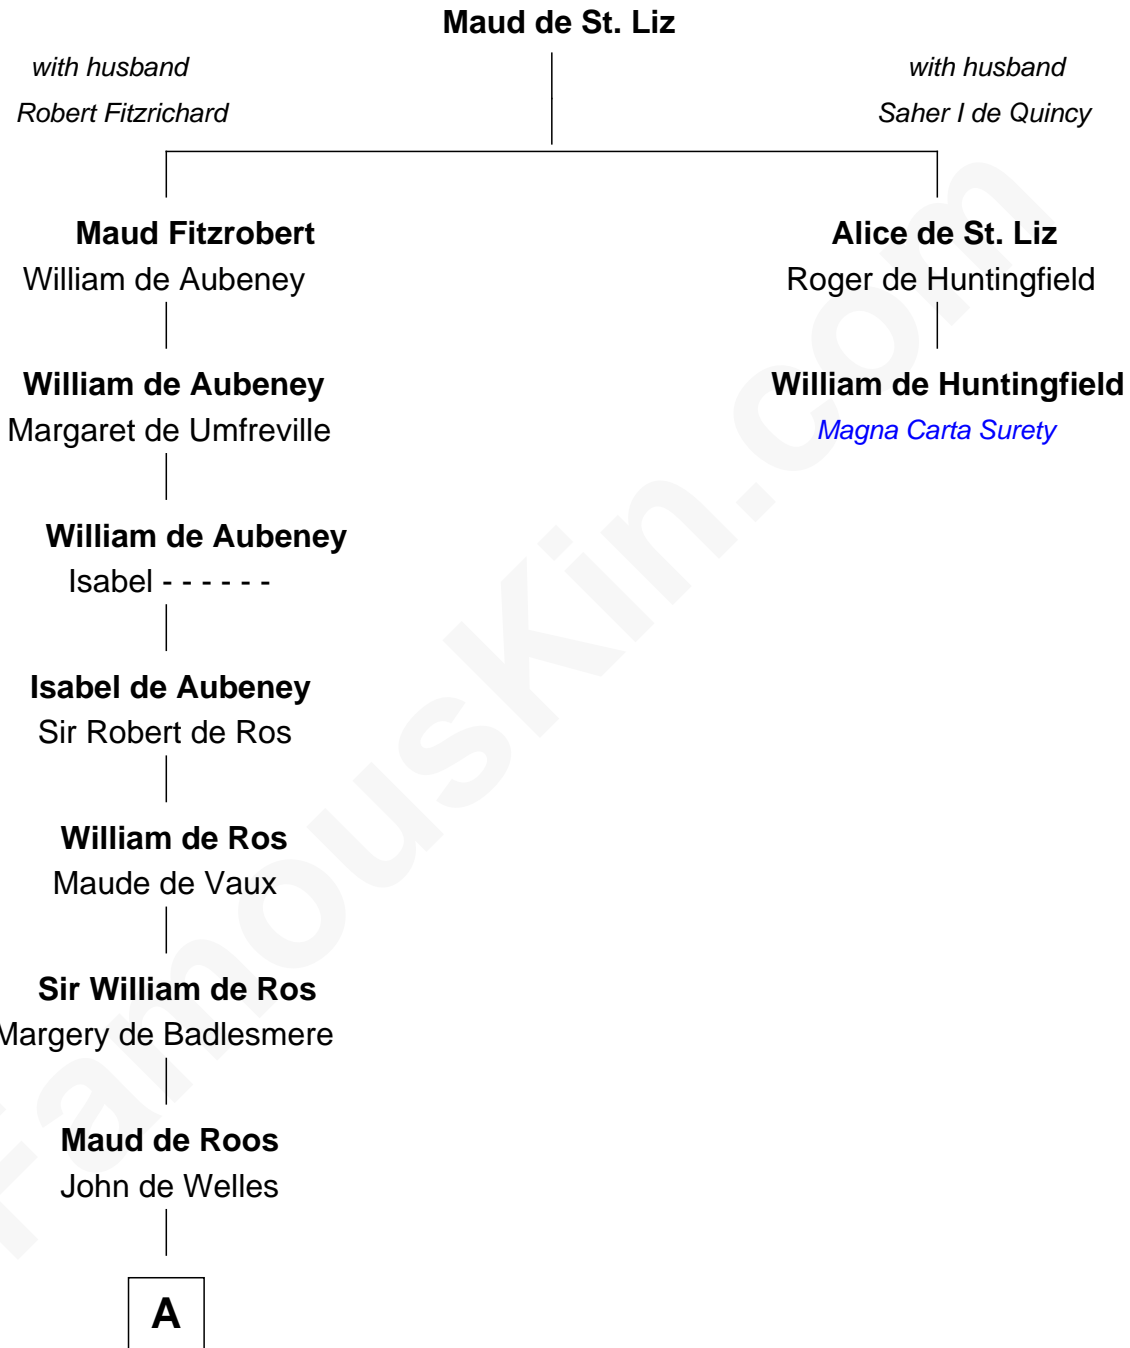

# FamousKin.com

## Relationship Chart of

### Robert Treat Paine

Signer of the Declaration of Independence

1st cousin 18 times removed of

**William de Huntingfield**  
Magna Carta Surety

**A**

**Margery de Welles**

Stephen le Scrope

**John le Scrope**