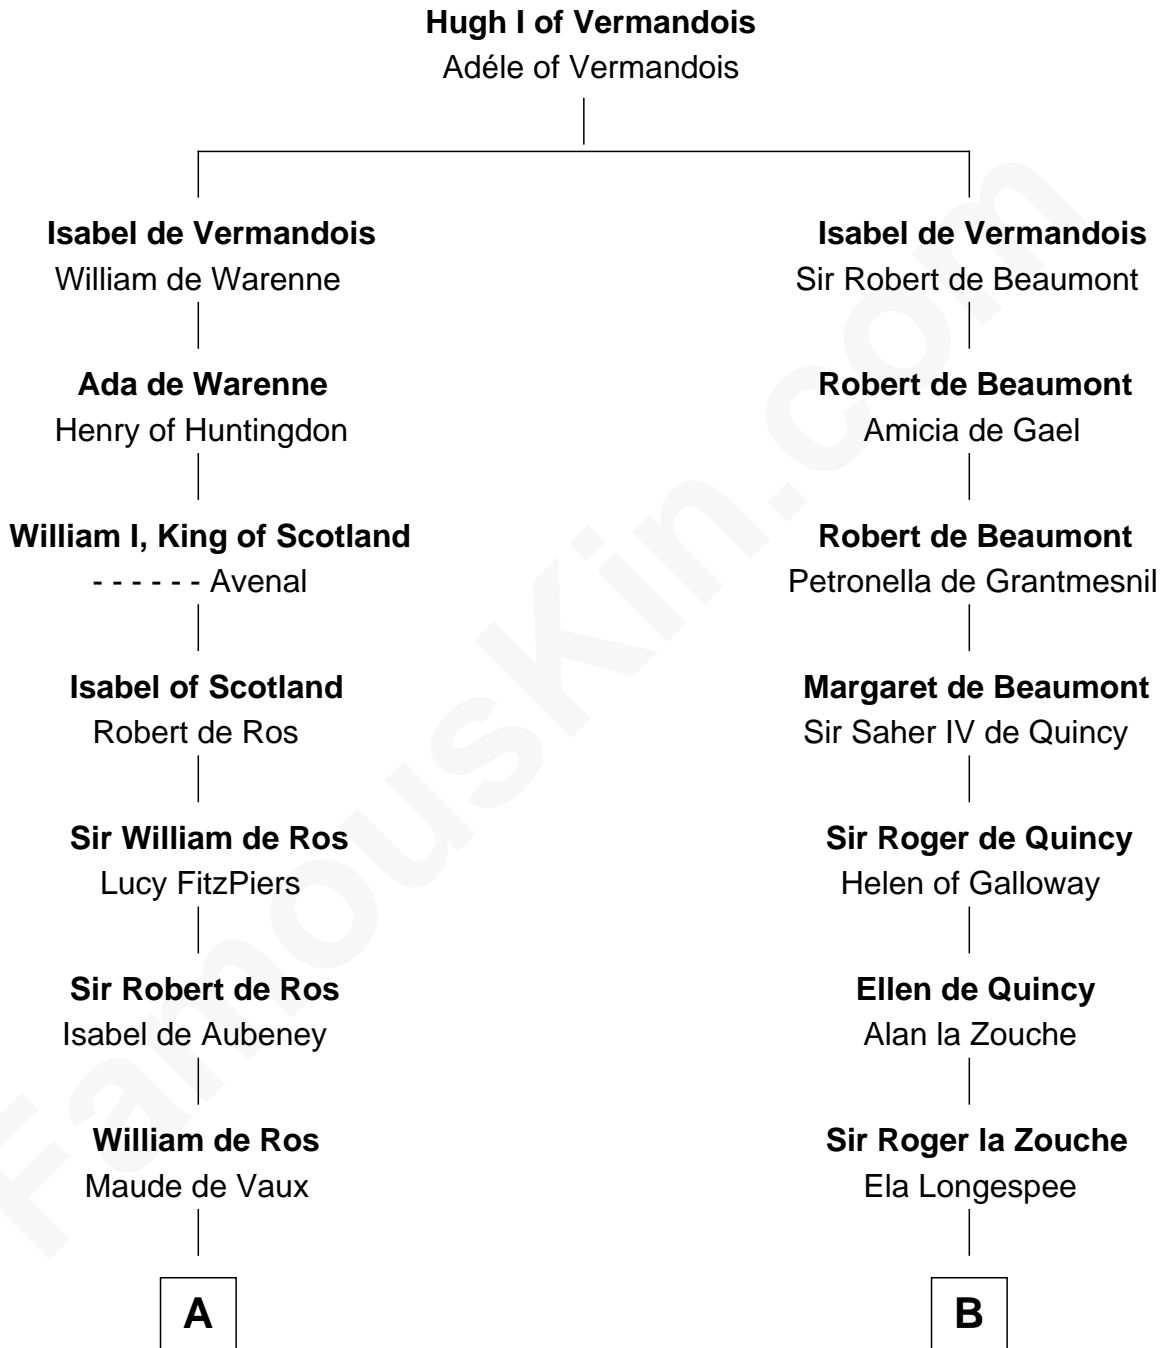

FamousKin.com

Relationship Chart of

Robert Treat Paine

Signer of the Declaration of Independence

19th cousin 2 times removed of

Rev. John Whittingham

(c1616 - 1639) Great Migration Immigrant 1637

C

Mary Launce
Rev. John Sherman

Abigail Sherman
Rev. Samuel Willard

Abigail Willard
Rev. Samuel Treat

Eunice Treat
Thomas Paine

Robert Treat Paine
Signer of Declaration of Independence

D

Rev. Edward Bulkeley
Olive Irby

Elizabeth Bulkeley
Richard Whittingham

Rev. John Whittingham
Great Migration Immigrant 1637

FamousKin.com