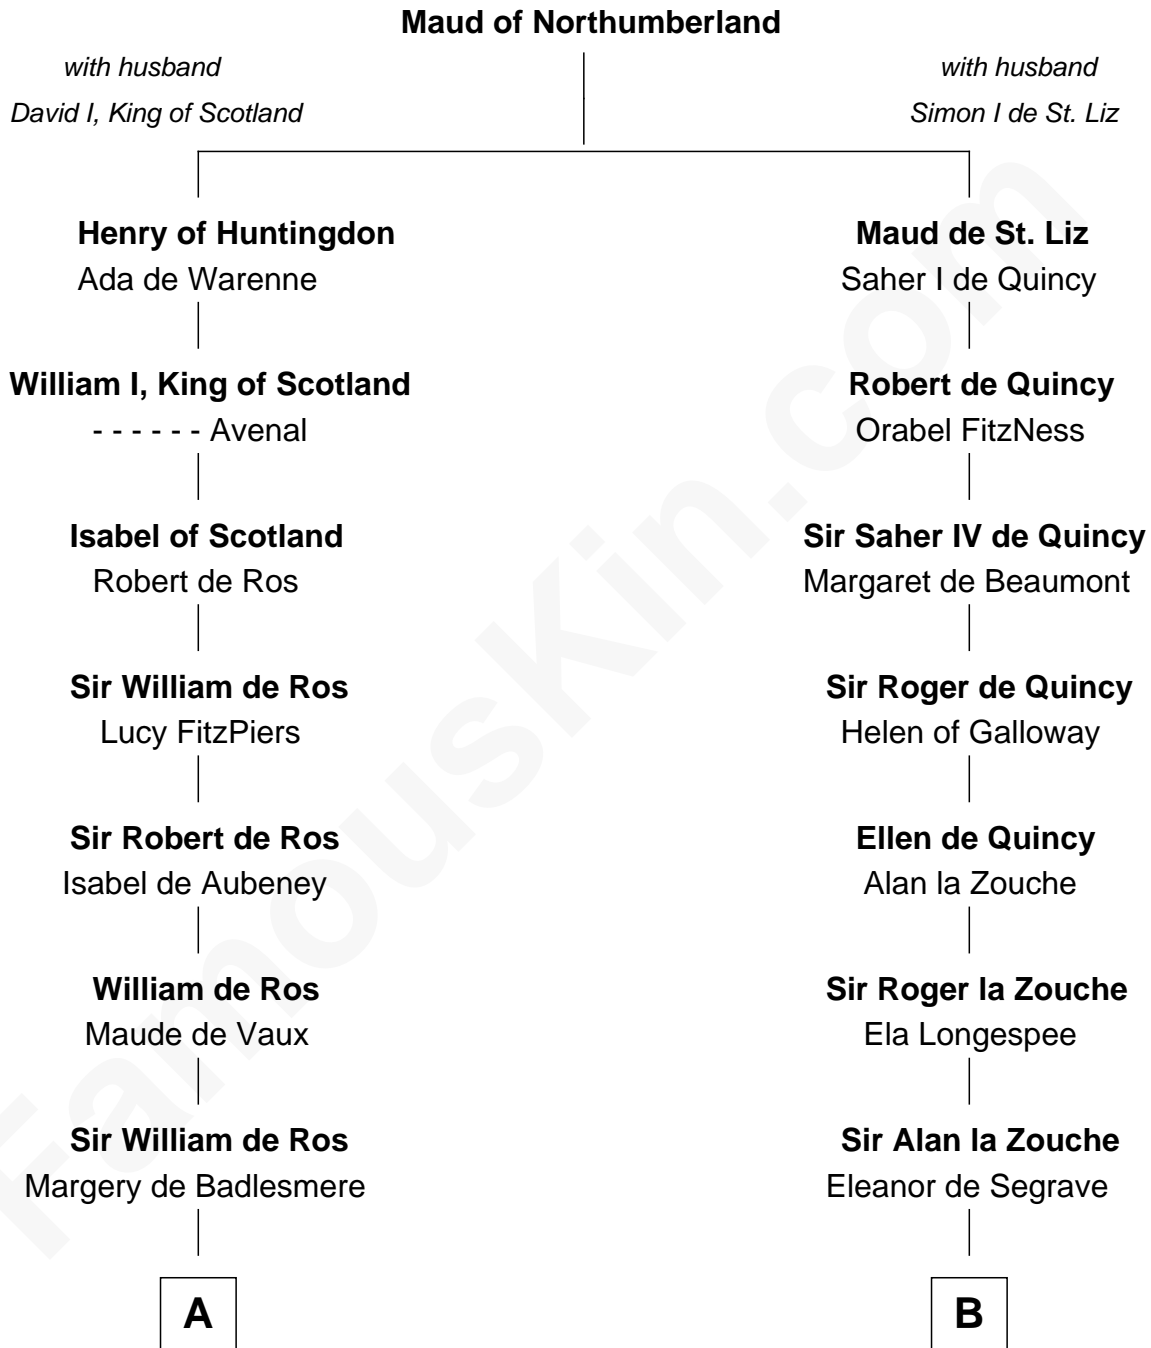

## Relationship Chart of

### Robert Treat Paine

*Signer of the Declaration of Independence*

**18th cousin 2 times removed of**

**Rev. John Whittingham**

*(c1616 - 1639) Great Migration Immigrant 1637*

**C**

**Abigail Sherman**  
Rev. Samuel Willard