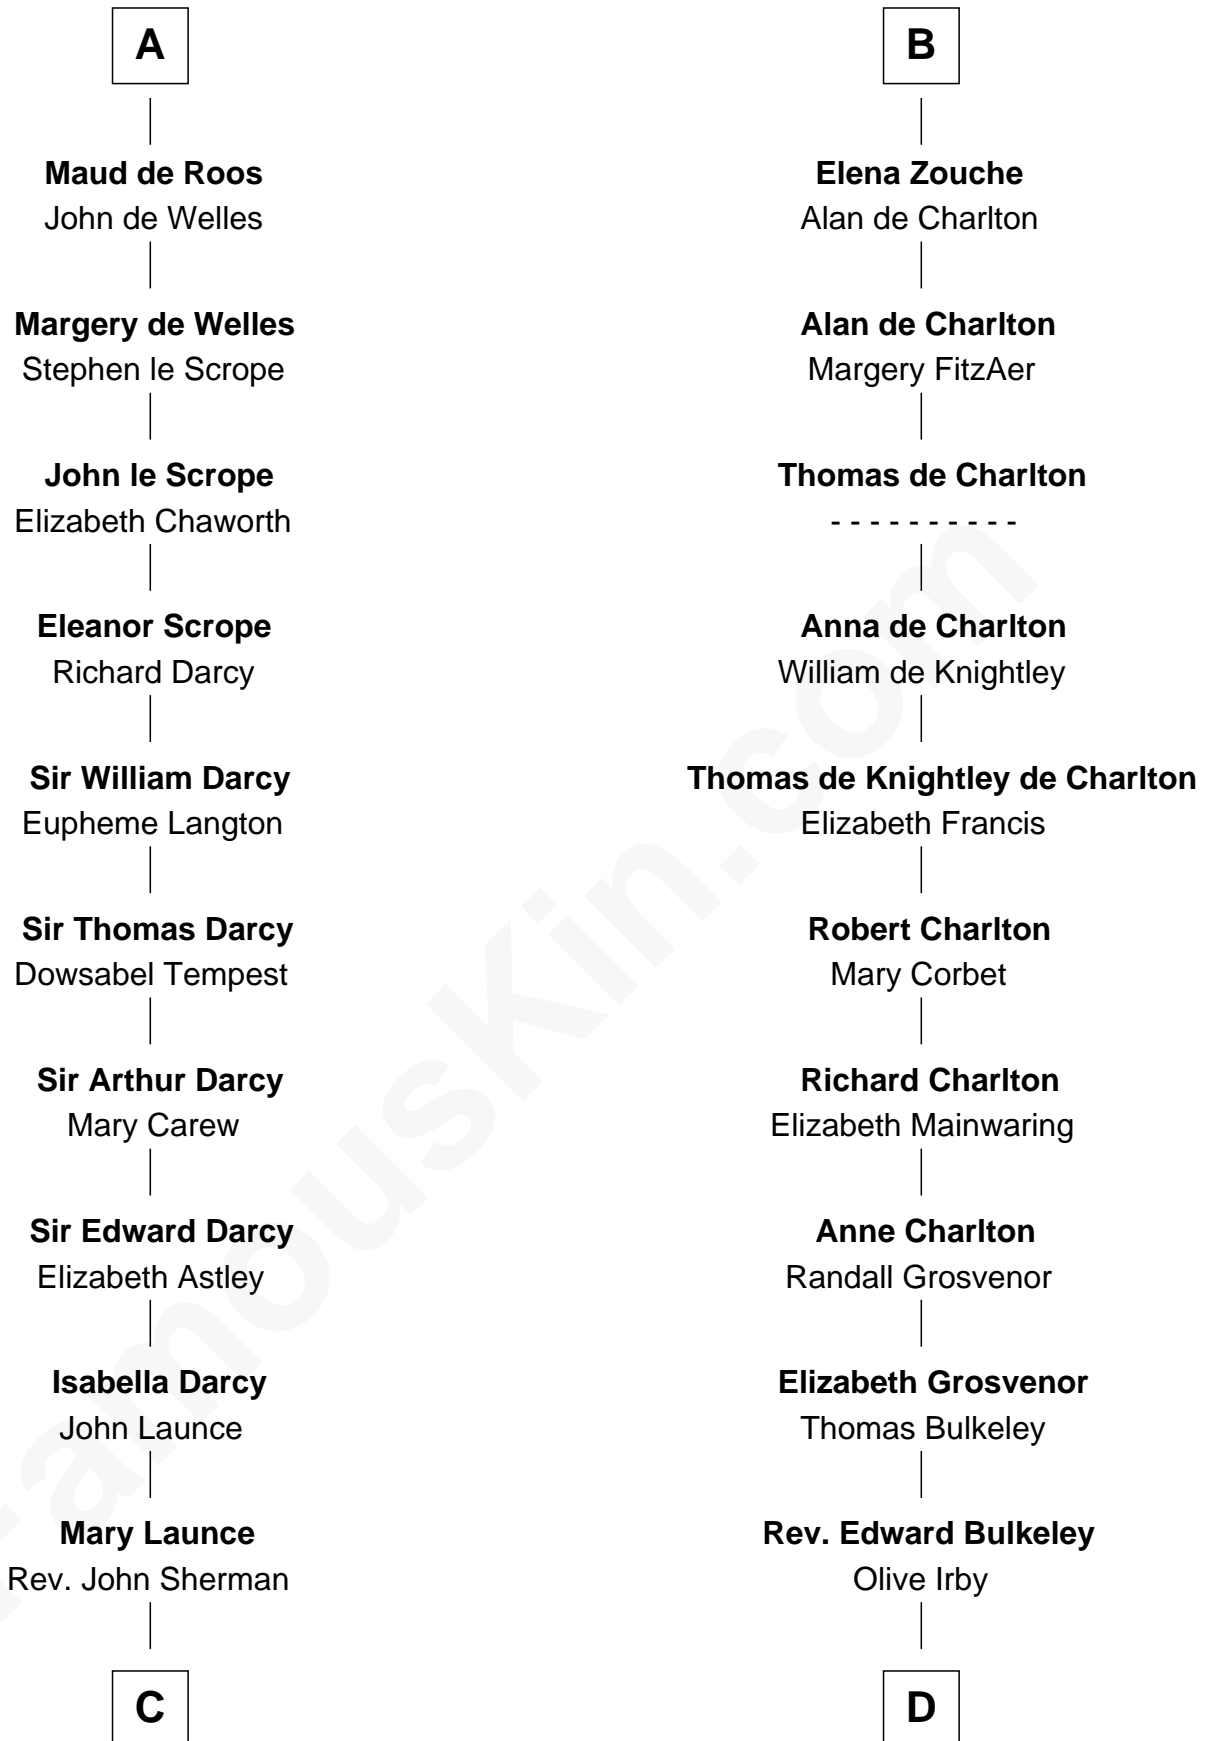

## Relationship Chart of

### Robert Treat Paine

*Signer of the Declaration of Independence*

**18th cousin 2 times removed of**

**Rev. John Whittingham**

*(c1616 - 1639) Great Migration Immigrant 1637*

**C**

**Abigail Sherman**  
Rev. Samuel Willard

**Abigail Willard**  
Rev. Samuel Treat

**Eunice Treat**  
Thomas Paine

**Robert Treat Paine**  
*Signer of Declaration of Independence*

**D**

**Elizabeth Bulkeley**  
Richard Whittingham

**Rev. John Whittingham**  
*Great Migration Immigrant 1637*