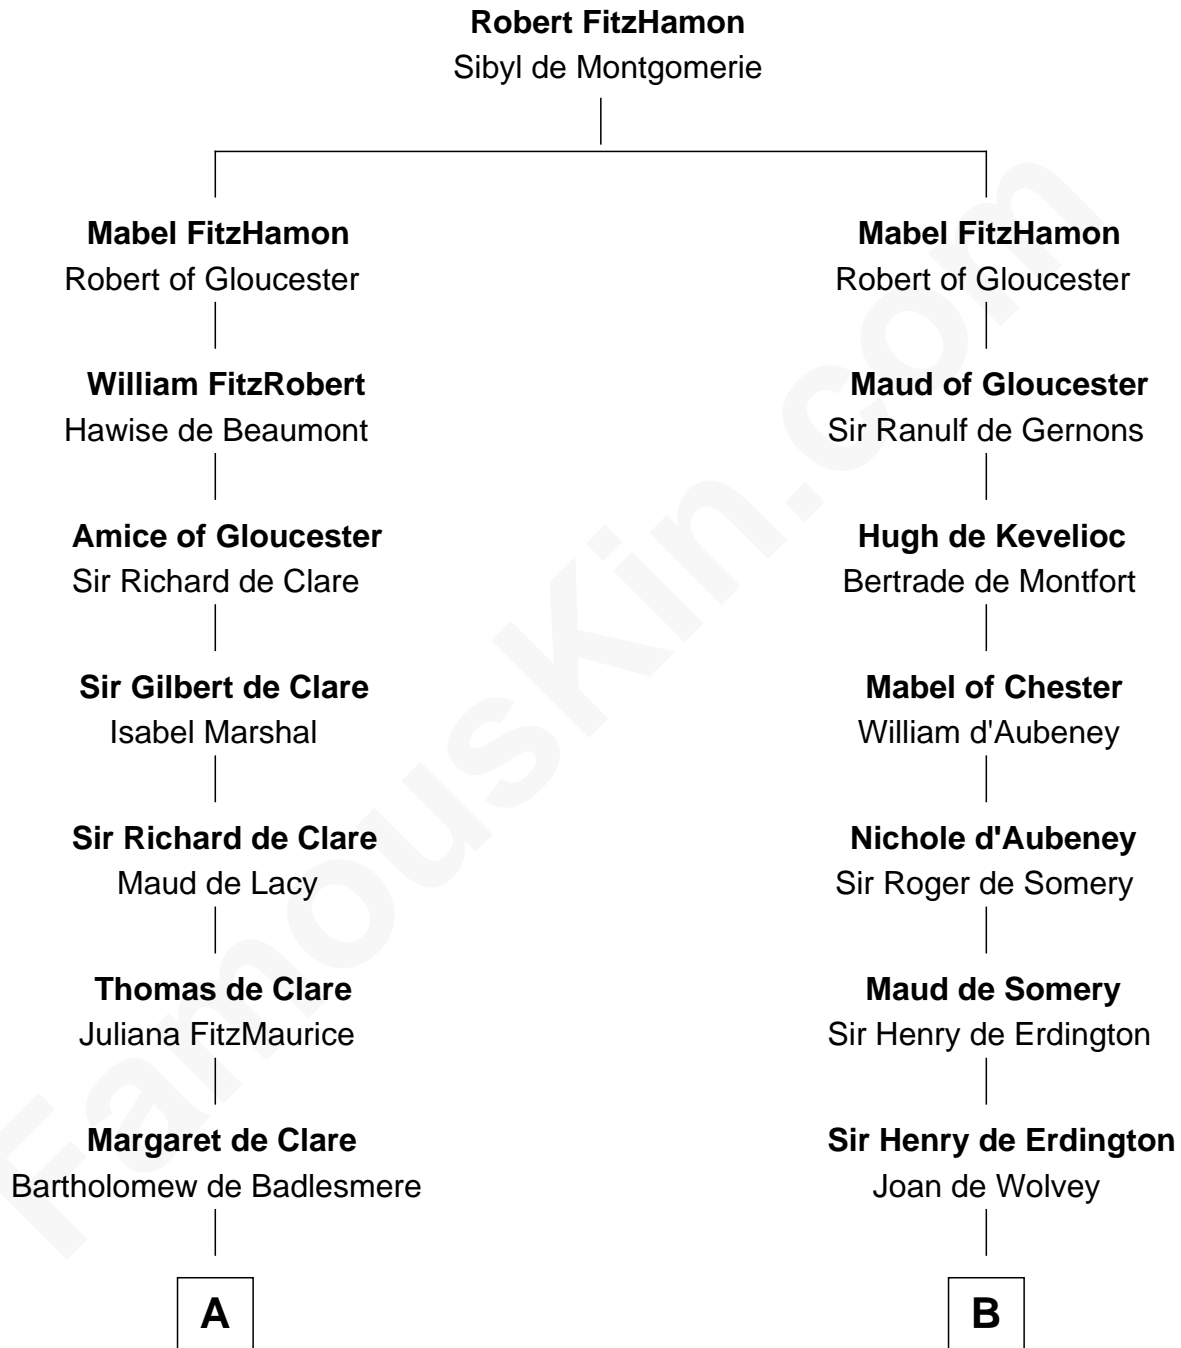

FamousKin.com

Relationship Chart of

Robert Treat Paine

Signer of the Declaration of Independence

16th cousin 5 times removed of

Rev. John Whittingham

(c1616 - 1639) Great Migration Immigrant 1637

C

—
Mary Launce
Rev. John Sherman

—
Abigail Sherman
Rev. Samuel Willard

—
Abigail Willard
Rev. Samuel Treat

—
Eunice Treat
Thomas Paine

—
Robert Treat Paine
Signer of Declaration of Independence

FamousKin.com