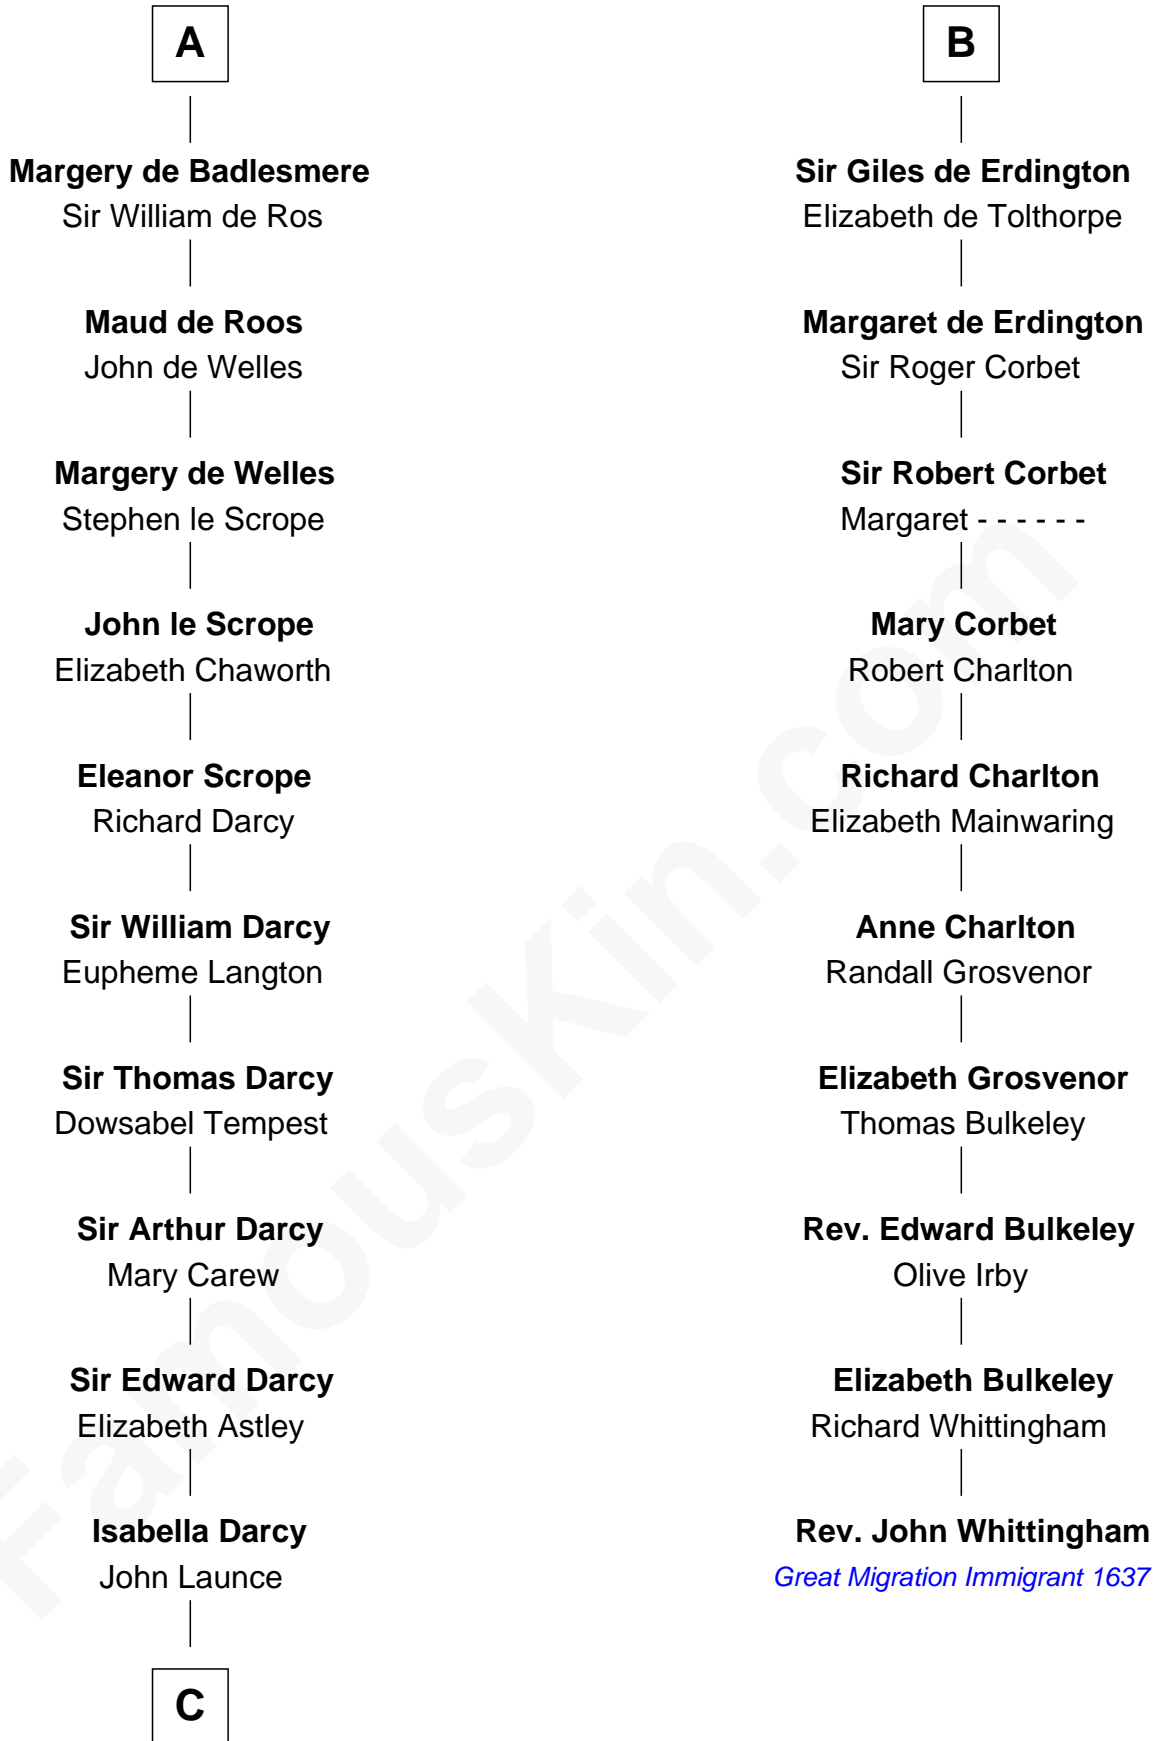

FamousKin.com

Relationship Chart of

Robert Treat Paine

Signer of the Declaration of Independence

16th cousin 5 times removed of

Rev. John Whittingham

(c1616 - 1639) Great Migration Immigrant 1637

C

—
Mary Launce
Rev. John Sherman

—
Abigail Sherman
Rev. Samuel Willard

—
Abigail Willard
Rev. Samuel Treat

—
Eunice Treat
Thomas Paine

—
Robert Treat Paine
Signer of Declaration of Independence

FamousKin.com