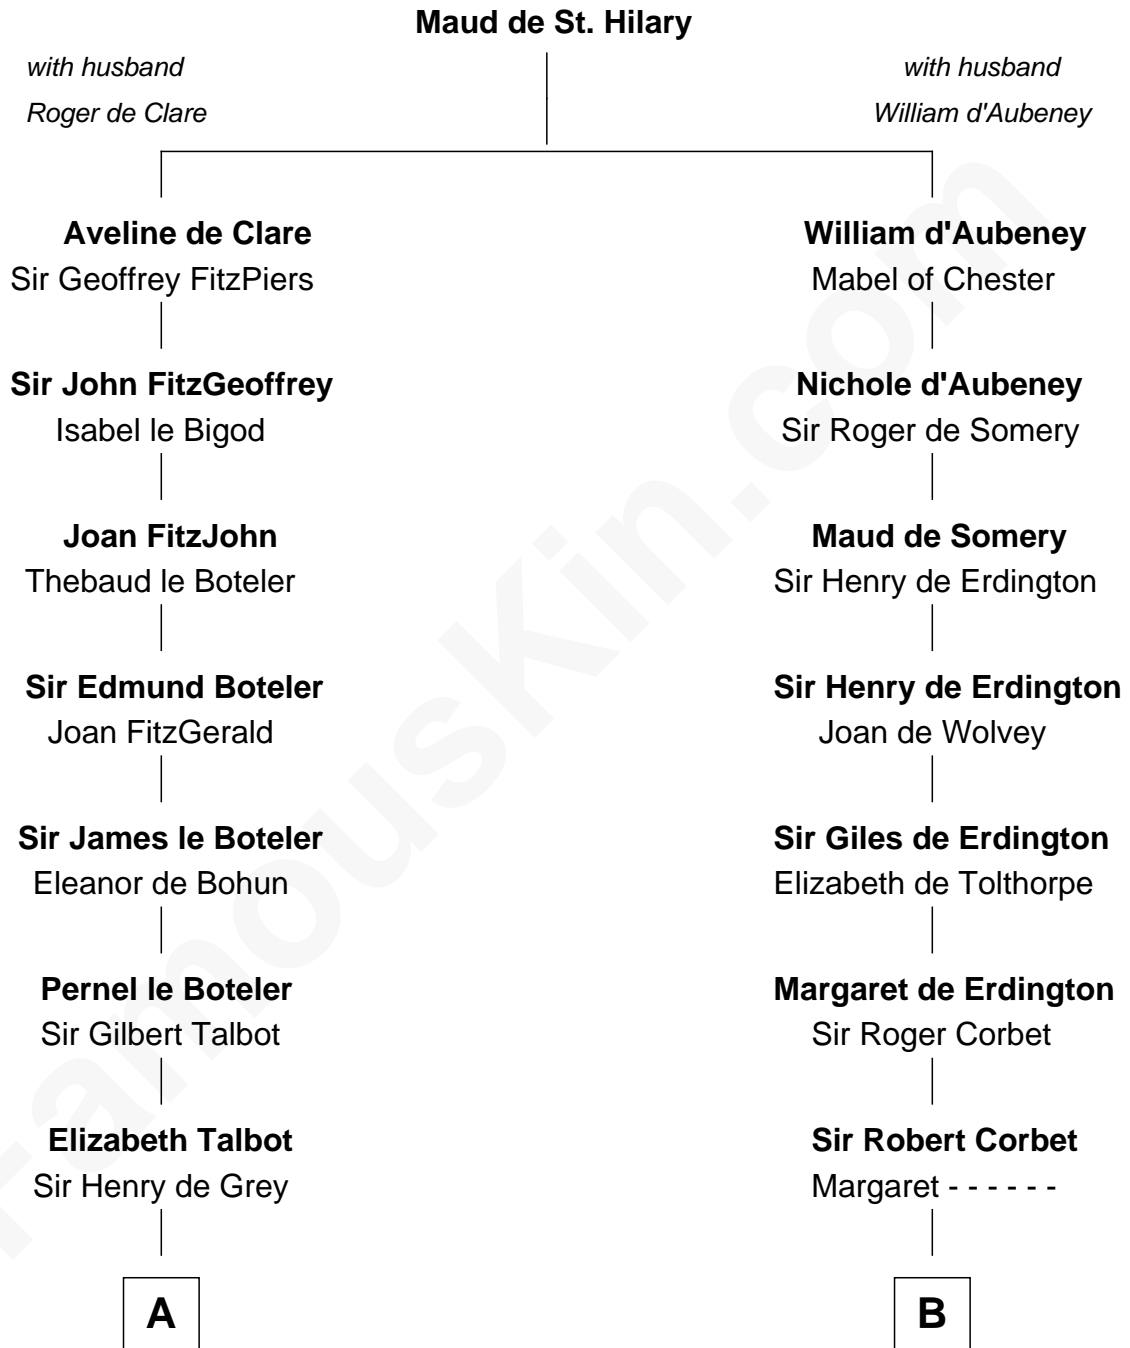

## Relationship Chart of

### Robert Treat Paine

*Signer of the Declaration of Independence*

13th cousin 6 times removed of

**Rev. John Whittingham**

*(c1616 - 1639) Great Migration Immigrant 1637*

**C**

**Abigail Willard**  
Rev. Samuel Treat