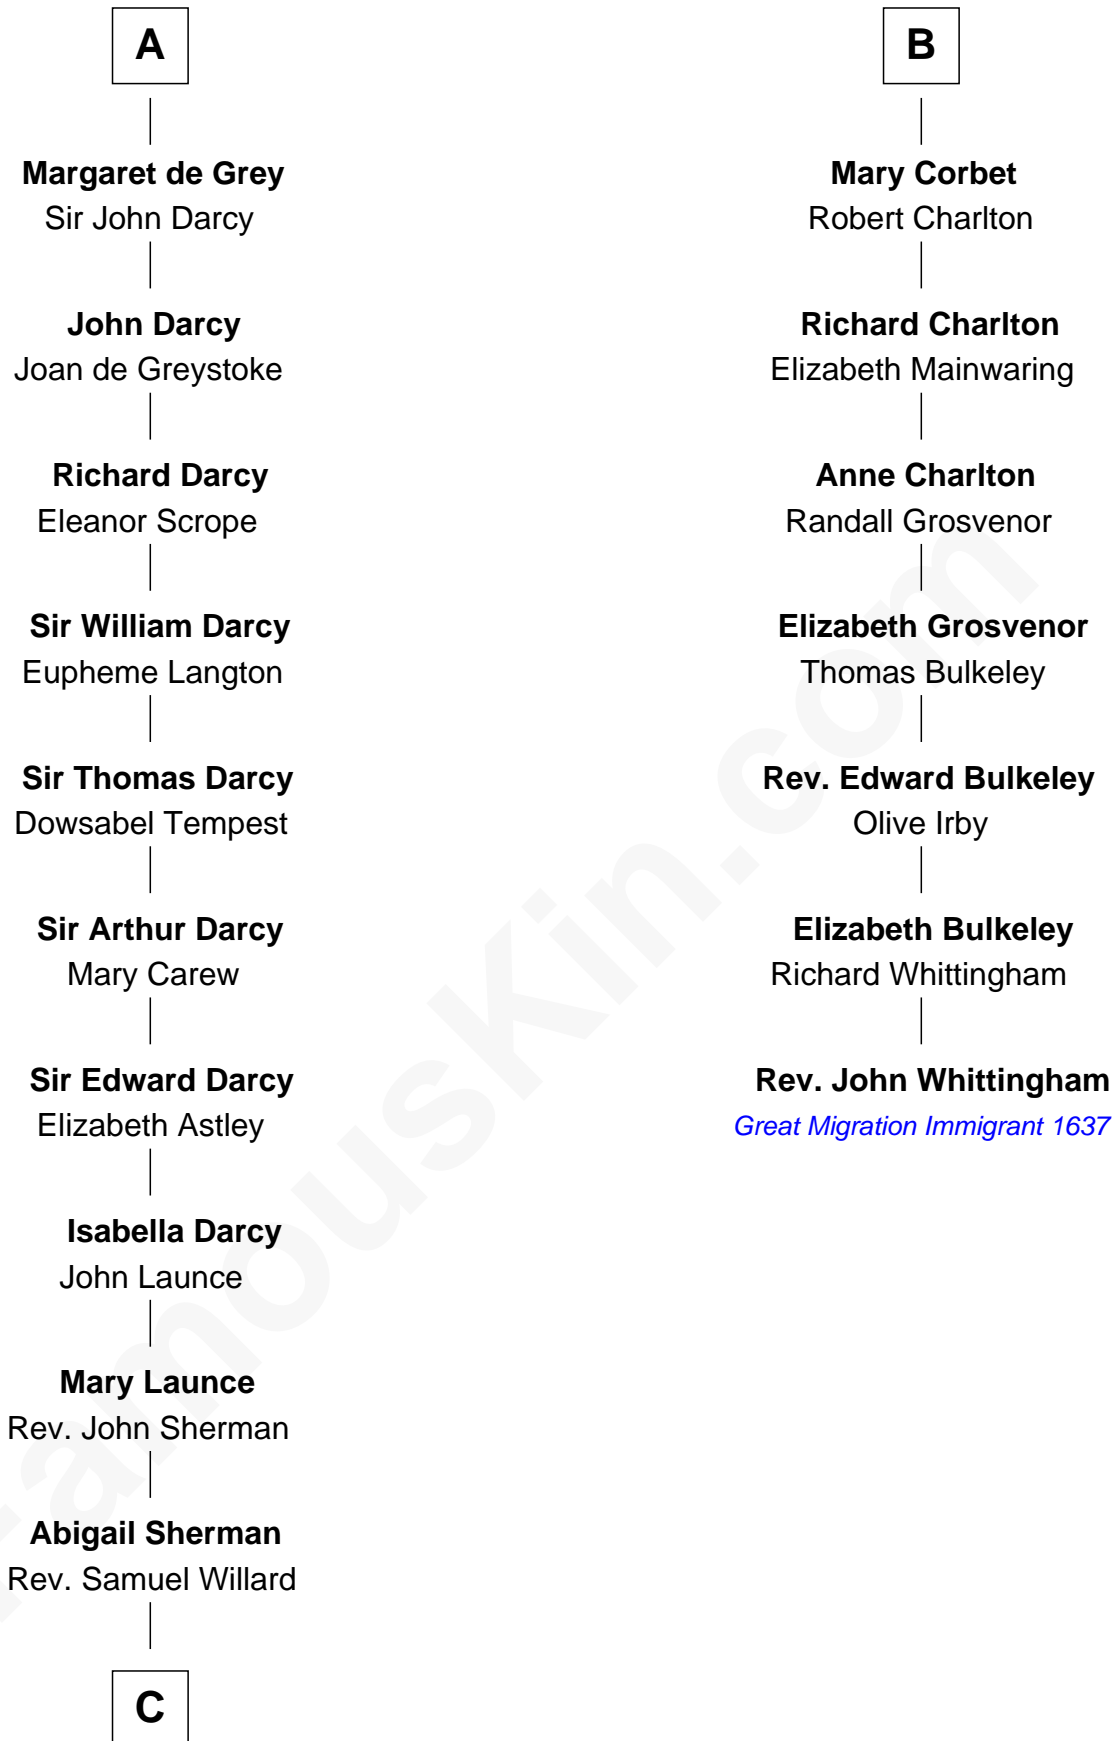

## Relationship Chart of

### Robert Treat Paine

*Signer of the Declaration of Independence*

13th cousin 6 times removed of

**Rev. John Whittingham**

*(c1616 - 1639) Great Migration Immigrant 1637*

**C**

**Abigail Willard**  
Rev. Samuel Treat

**Eunice Treat**  
Thomas Paine

**Robert Treat Paine**  
*Signer of Declaration of Independence*

FamousKin.com