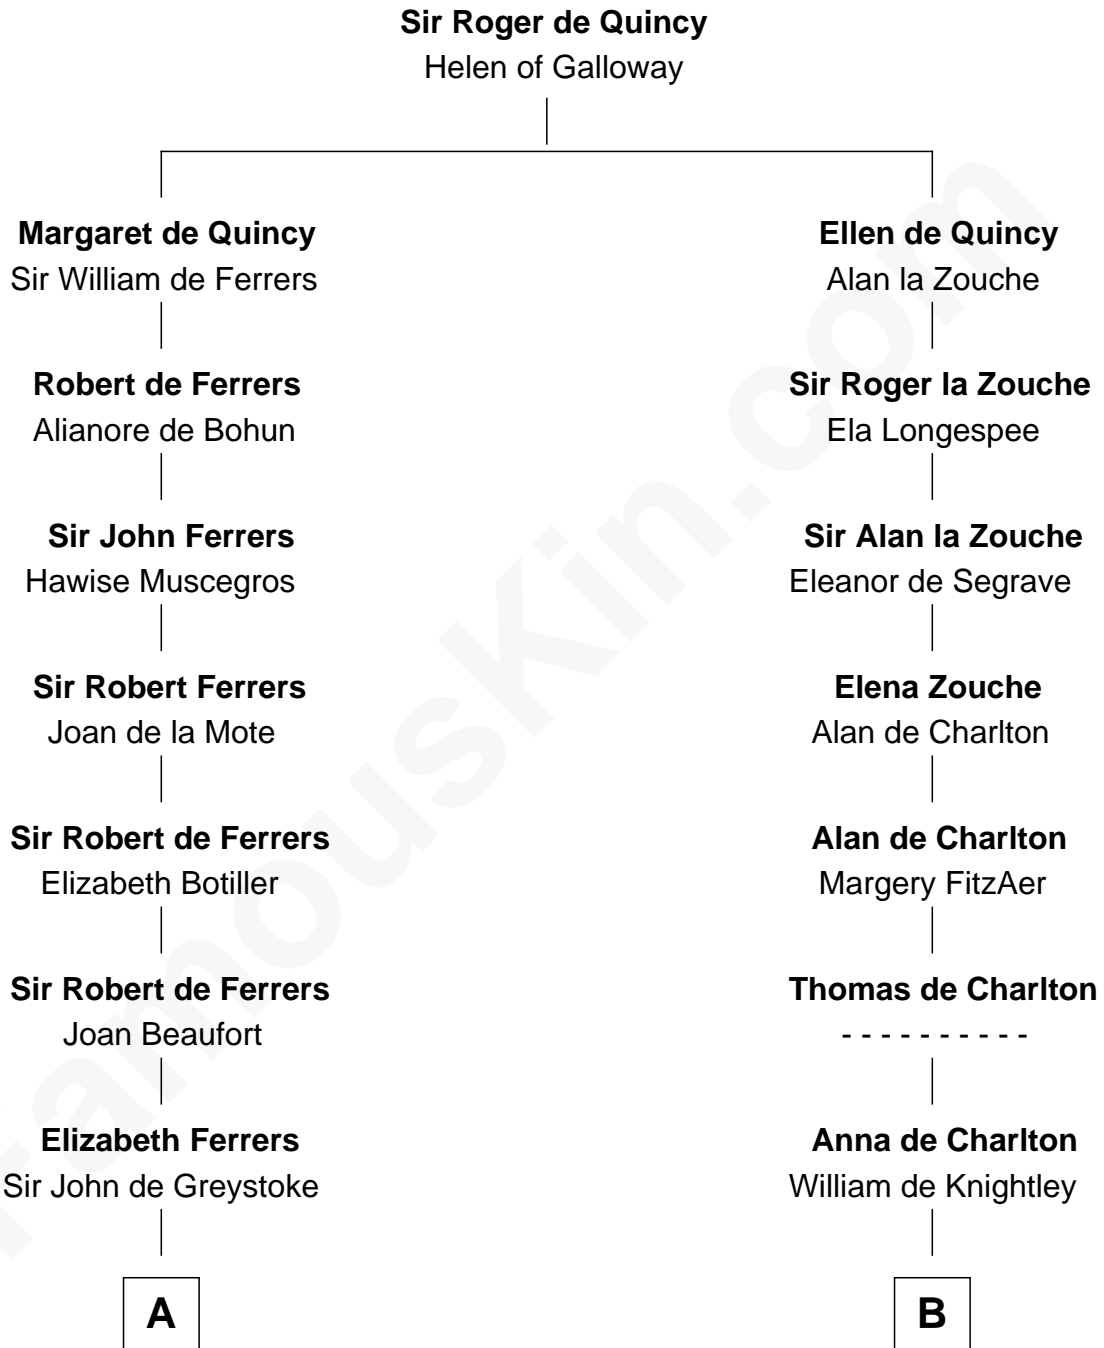

## Relationship Chart of

### Robert Treat Paine

Signer of the Declaration of Independence

14th cousin 4 times removed of

**Rev. John Whittingham**

(c1616 - 1639) Great Migration Immigrant 1637

C

Eunice Treat  
Thomas Paine

Robert Treat Paine  
*Signer of Declaration of Independence*