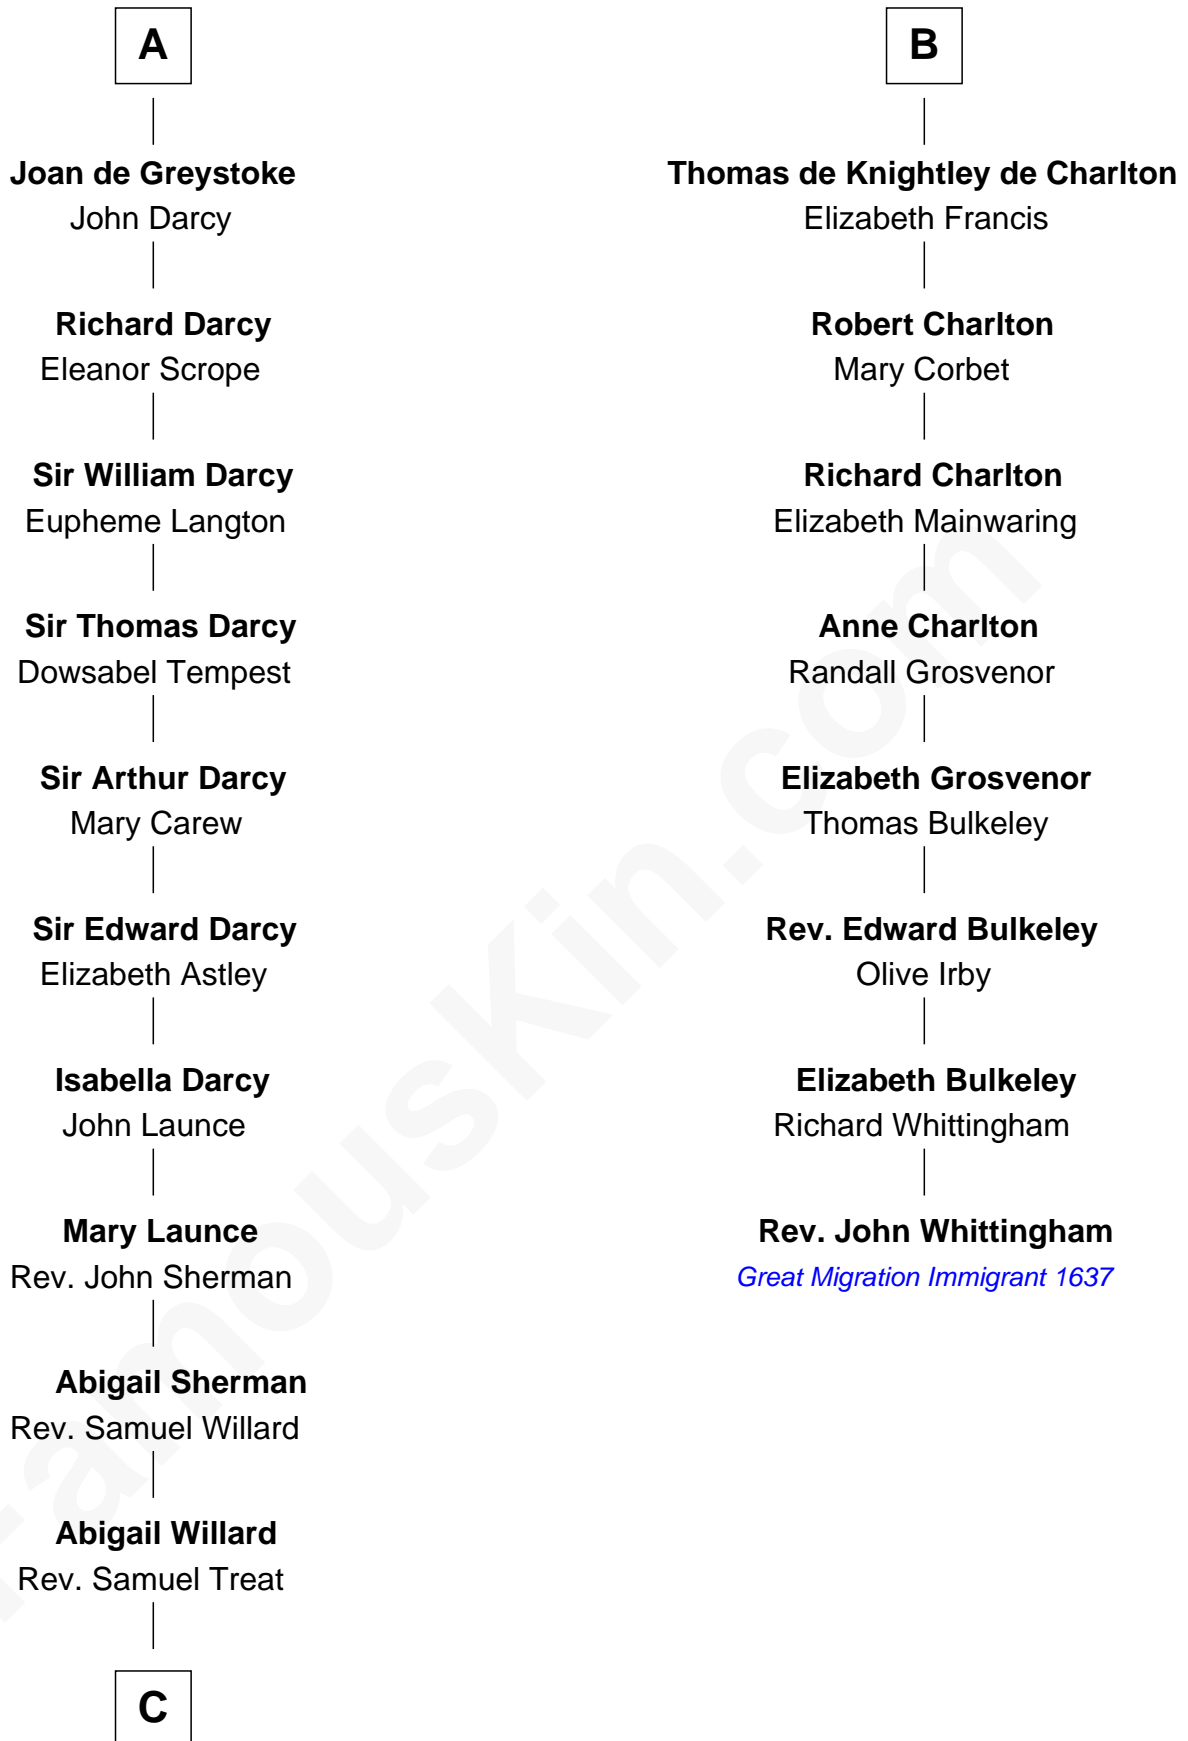

## Relationship Chart of

### Robert Treat Paine

Signer of the Declaration of Independence

14th cousin 4 times removed of

**Rev. John Whittingham**

(c1616 - 1639) Great Migration Immigrant 1637

C

Eunice Treat  
Thomas Paine

Robert Treat Paine  
*Signer of Declaration of Independence*